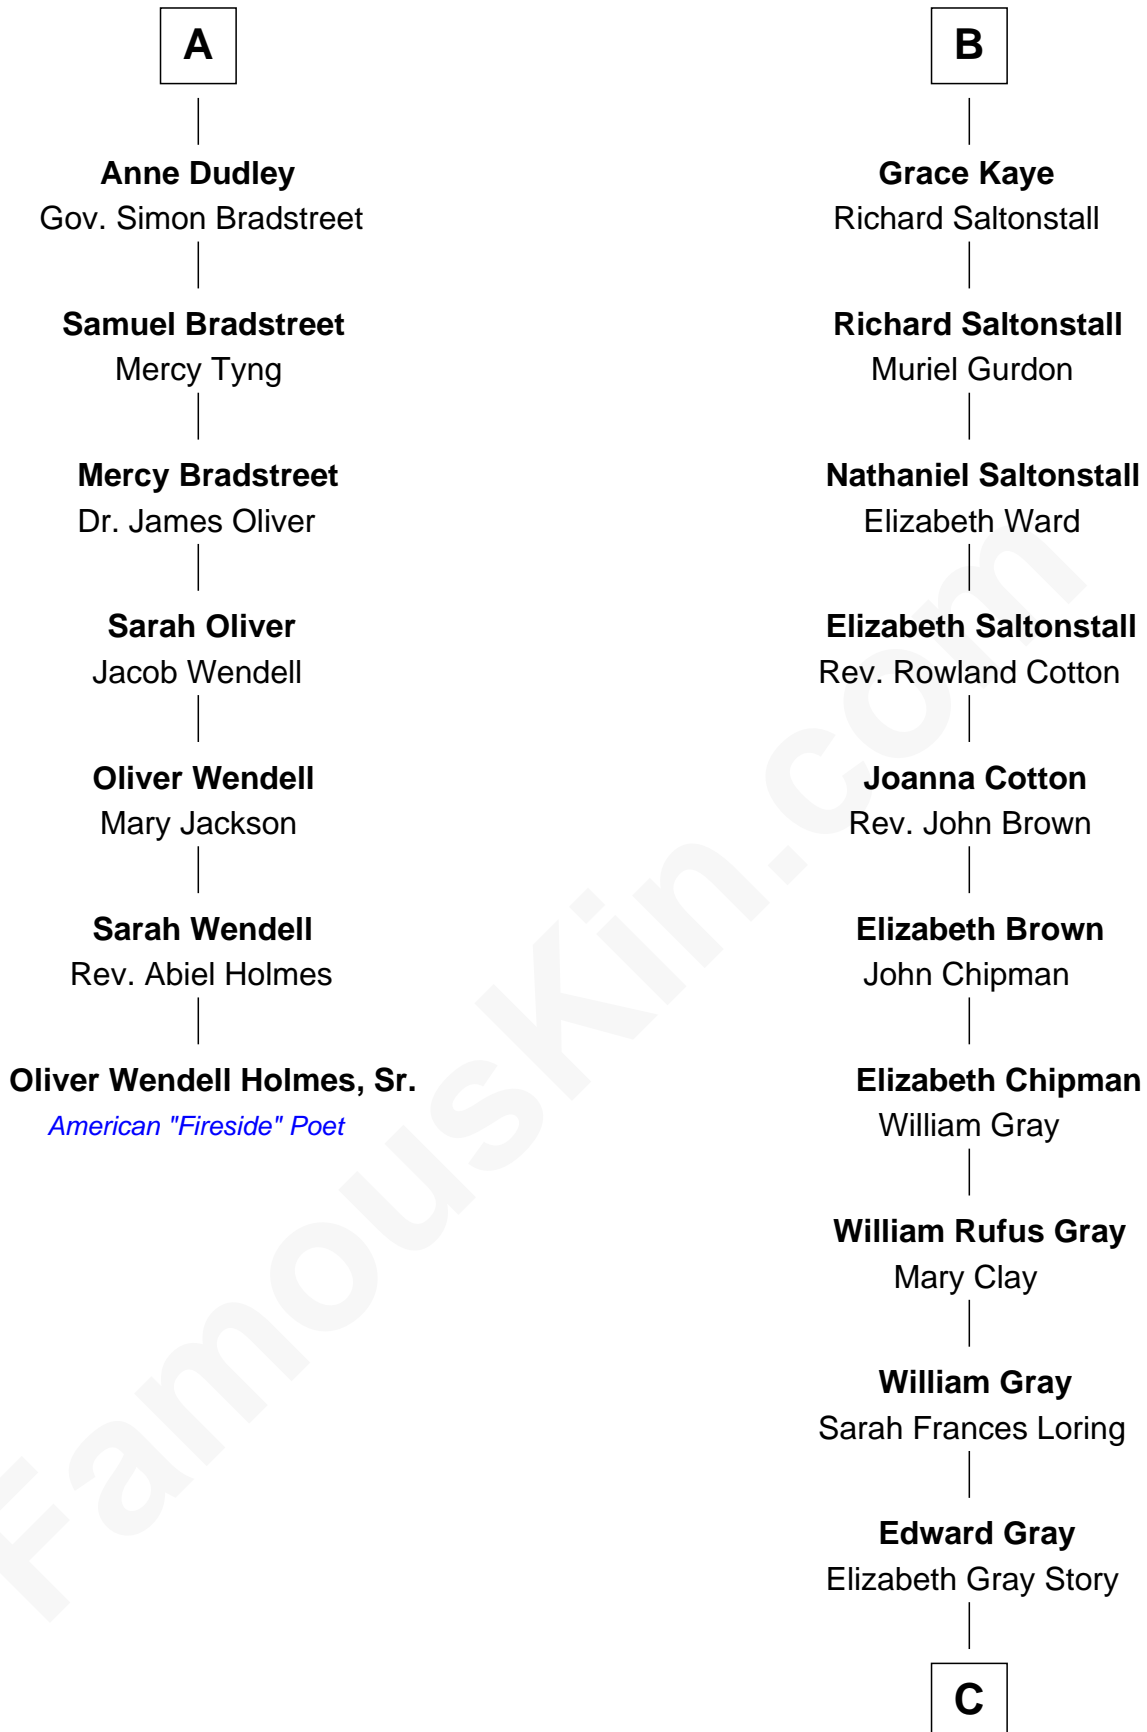

**FamousKin.com**  
**Relationship Chart of**  
**Oliver Wendell Holmes, Sr.**  
*American "Fireside" Poet*

13th cousin 6 times removed of

**Story Musgrave**  
*NASA Astronaut*

**C**

**Marguerite Gray**  
John Butler Swann

**Marguerite Swann**  
Percy Musgrave

**Story Musgrave**  
*NASA Astronaut*

FamousKin.com