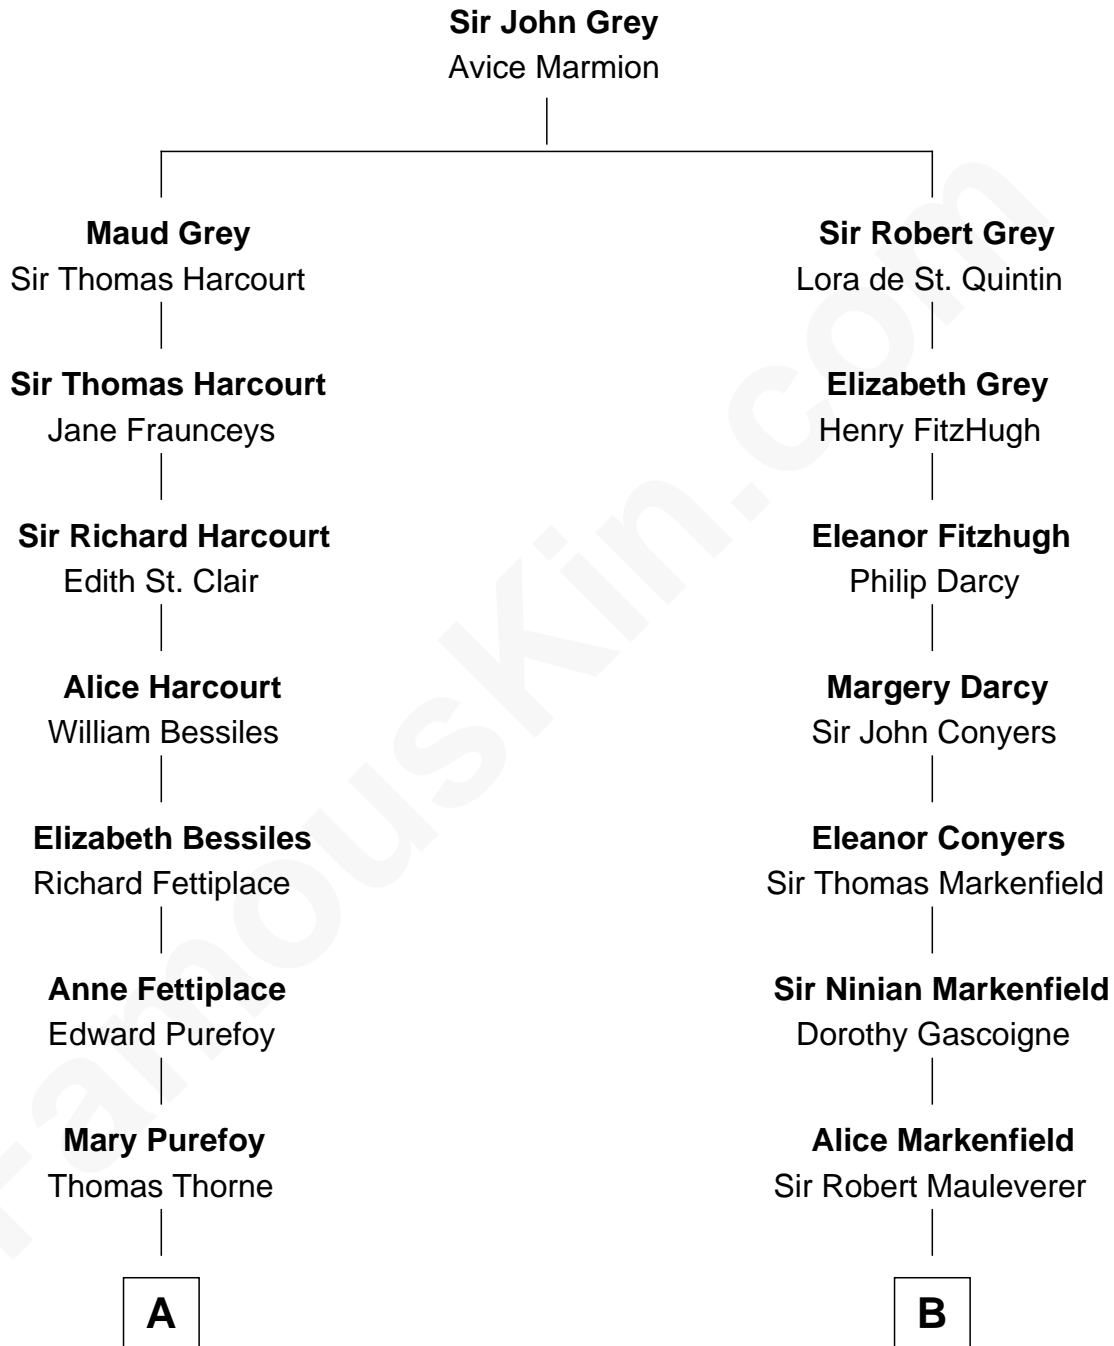

**FamousKin.com**  
**Relationship Chart of**  
**Oliver Wendell Holmes, Sr.**  
*American "Fireside" Poet*

15th cousin 6 times removed of

**Story Musgrave**  
*NASA Astronaut*

**C**

|  
**William Gray**

Sarah Frances Loring

|  
**Edward Gray**

Elizabeth Gray Story

|  
**Marguerite Gray**

John Butler Swann

|  
**Marguerite Swann**

Percy Musgrave

|  
**Story Musgrave**

*NASA Astronaut*