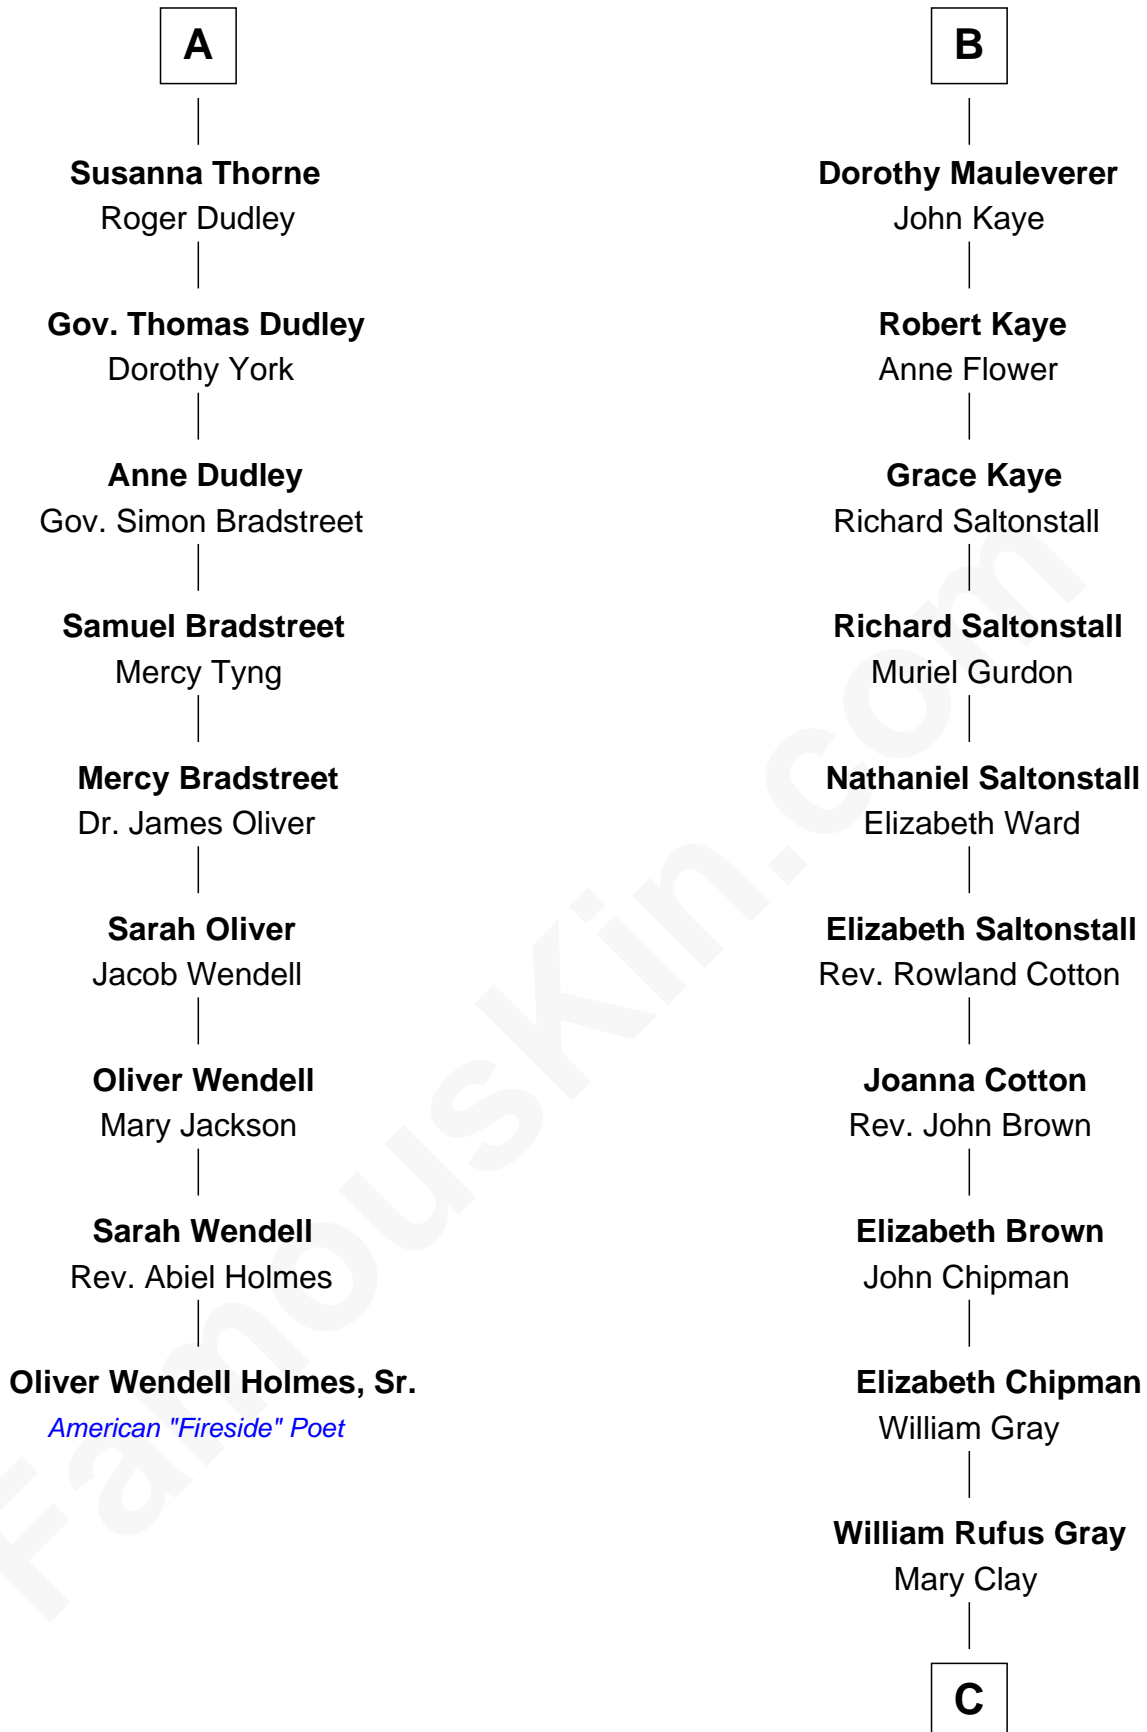

**FamousKin.com**  
**Relationship Chart of**  
**Oliver Wendell Holmes, Sr.**  
*American "Fireside" Poet*

15th cousin 6 times removed of

**Story Musgrave**  
*NASA Astronaut*

**C**

|  
**William Gray**

Sarah Frances Loring

|  
**Edward Gray**

Elizabeth Gray Story

|  
**Marguerite Gray**

John Butler Swann

|  
**Marguerite Swann**

Percy Musgrave

|  
**Story Musgrave**

*NASA Astronaut*