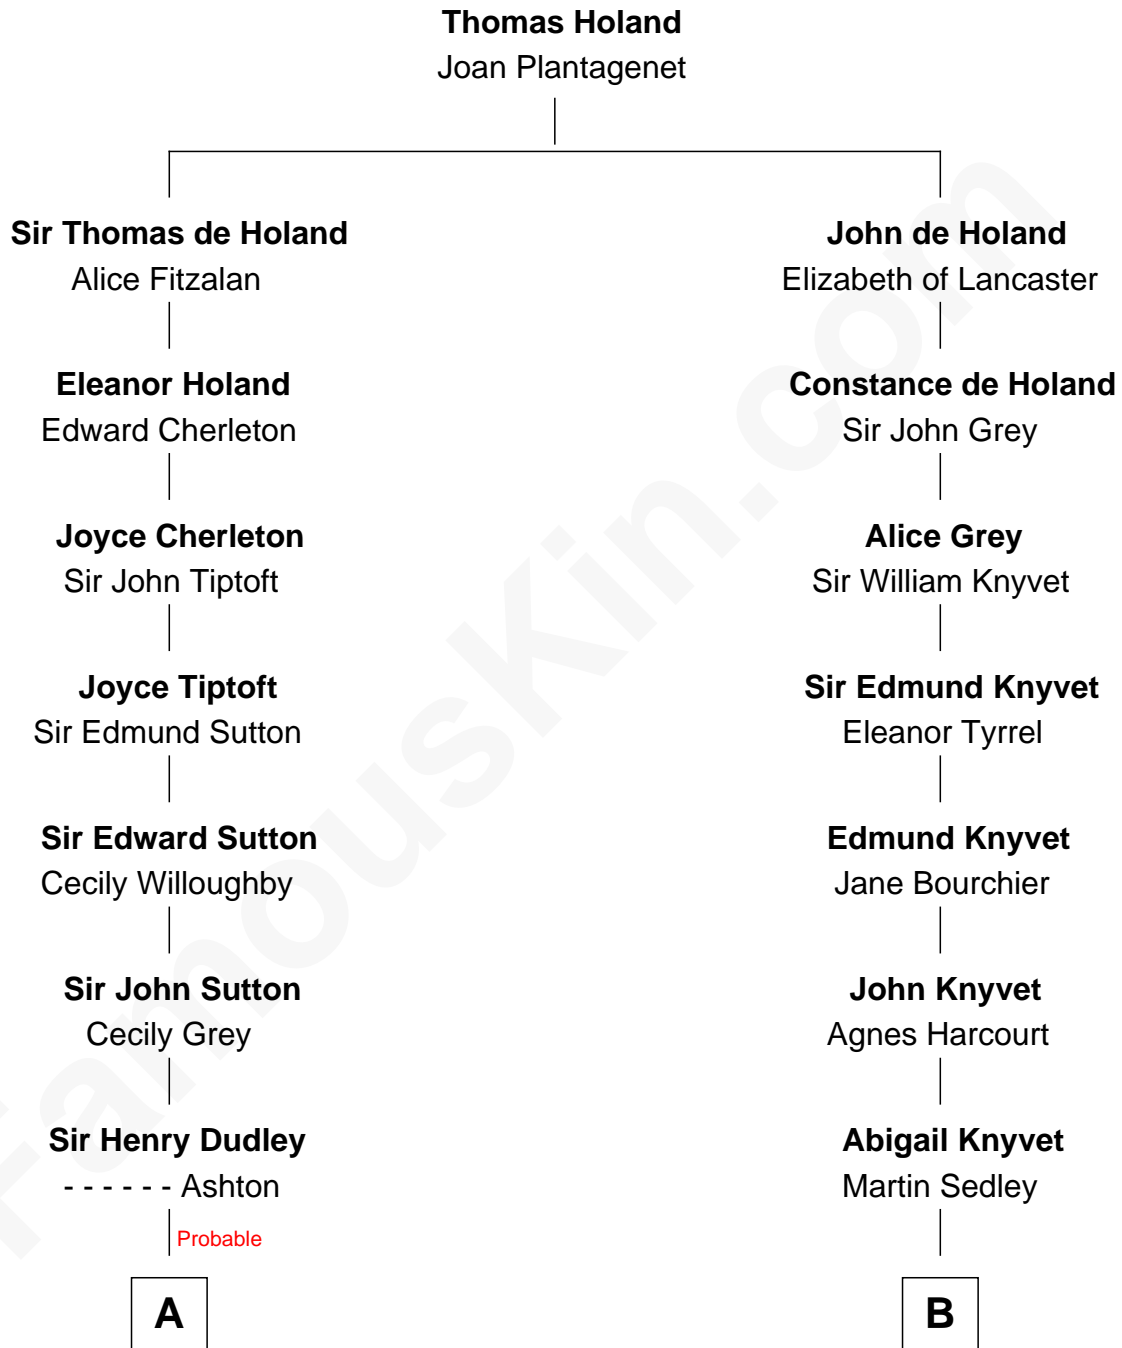

FamousKin.com
Relationship Chart of
Oliver Wendell Holmes, Sr.
American "Fireside" Poet

15th cousin 4 times removed of

Story Musgrave
NASA Astronaut

C

Marguerite Gray
John Butler Swann

Marguerite Swann
Percy Musgrave

Story Musgrave
NASA Astronaut

FamousKin.com