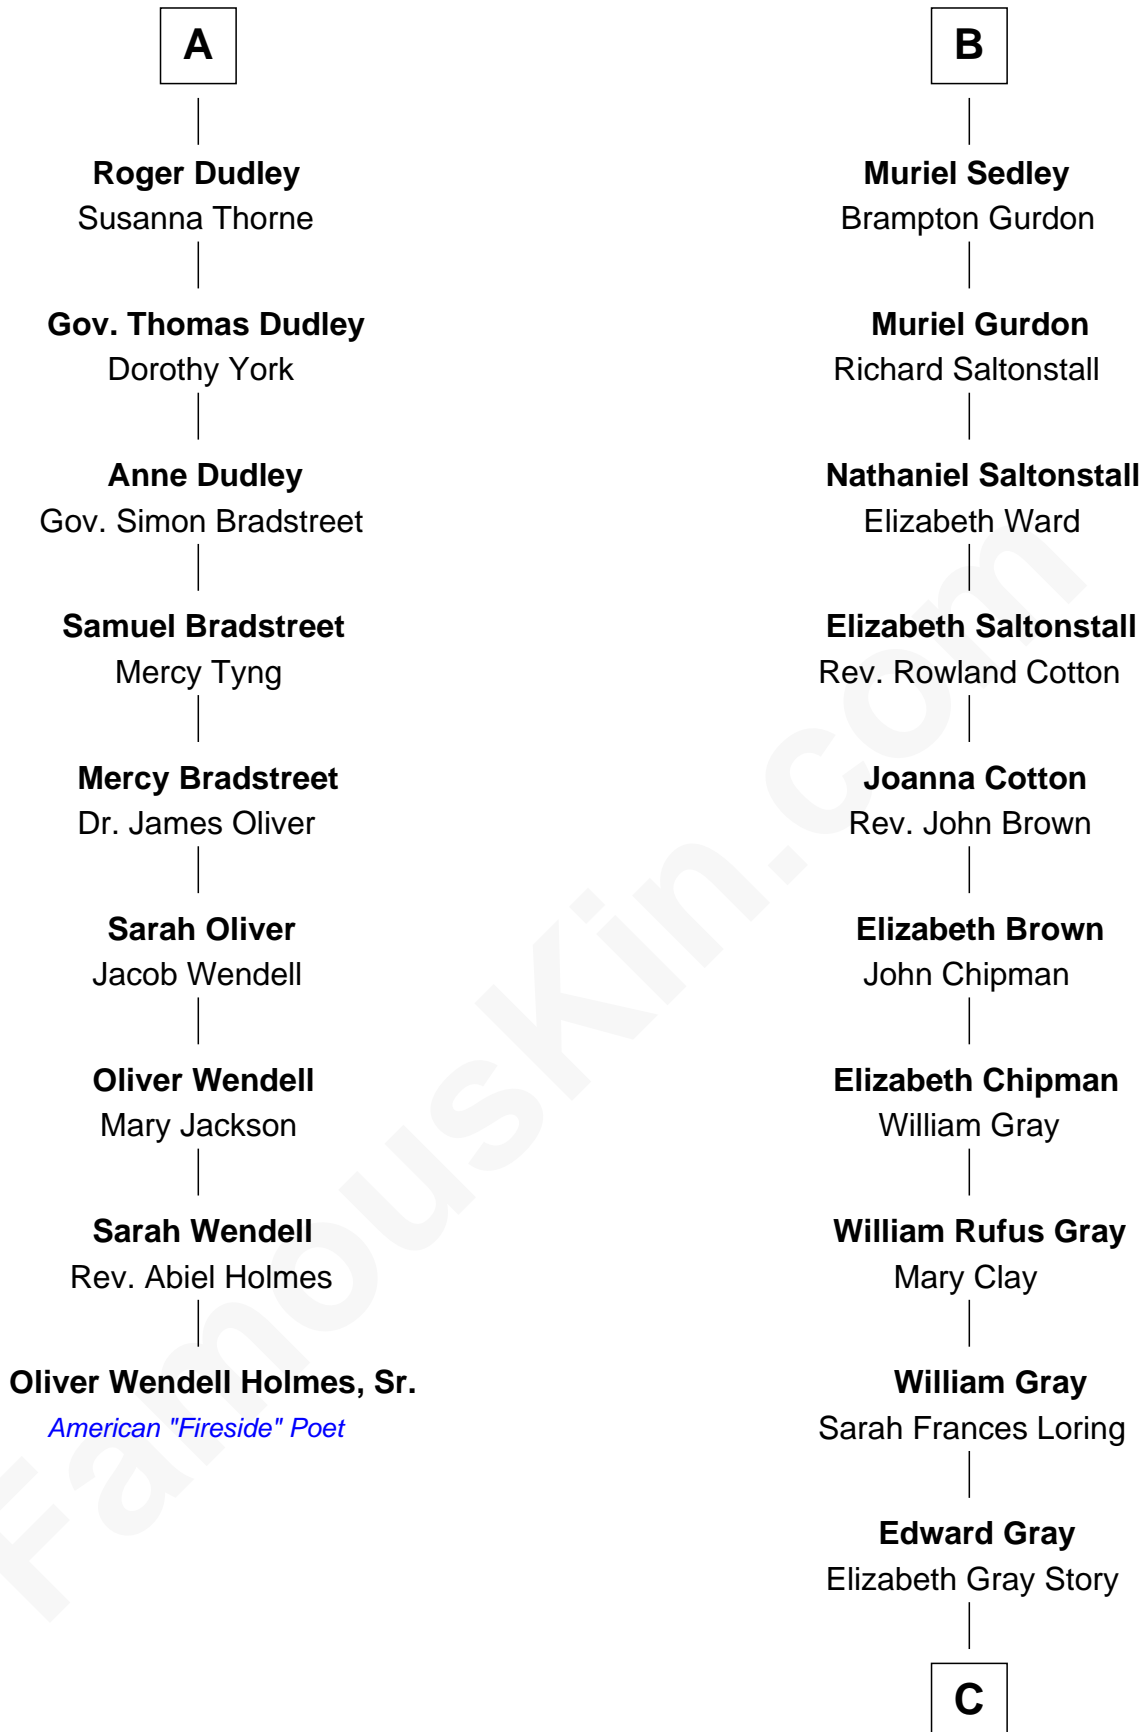

FamousKin.com
Relationship Chart of
Oliver Wendell Holmes, Sr.
American "Fireside" Poet

15th cousin 4 times removed of

Story Musgrave
NASA Astronaut

C

Marguerite Gray
John Butler Swann

Marguerite Swann
Percy Musgrave

Story Musgrave
NASA Astronaut

FamousKin.com