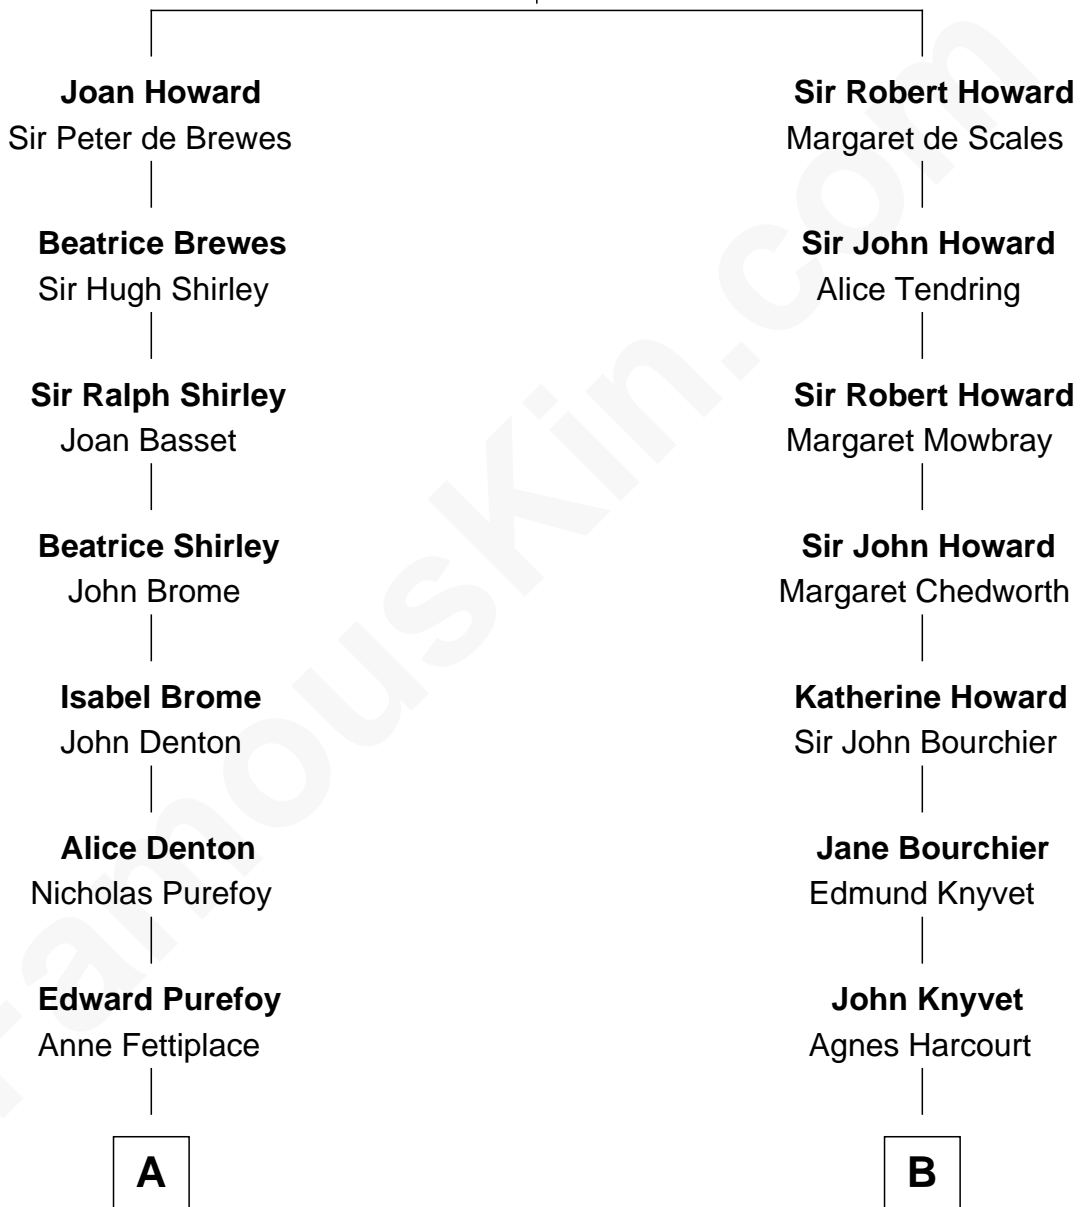

**FamousKin.com**  
**Relationship Chart of**  
**Oliver Wendell Holmes, Sr.**  
*American "Fireside" Poet*

16th cousin 4 times removed of

**Story Musgrave**  
*NASA Astronaut*

**Sir John Howard**  
 Alice de Bois

**C**

**Edward Gray**  
Elizabeth Gray Story

**Marguerite Gray**  
John Butler Swann

**Marguerite Swann**  
Percy Musgrave

**Story Musgrave**  
*NASA Astronaut*

FamousKin.com