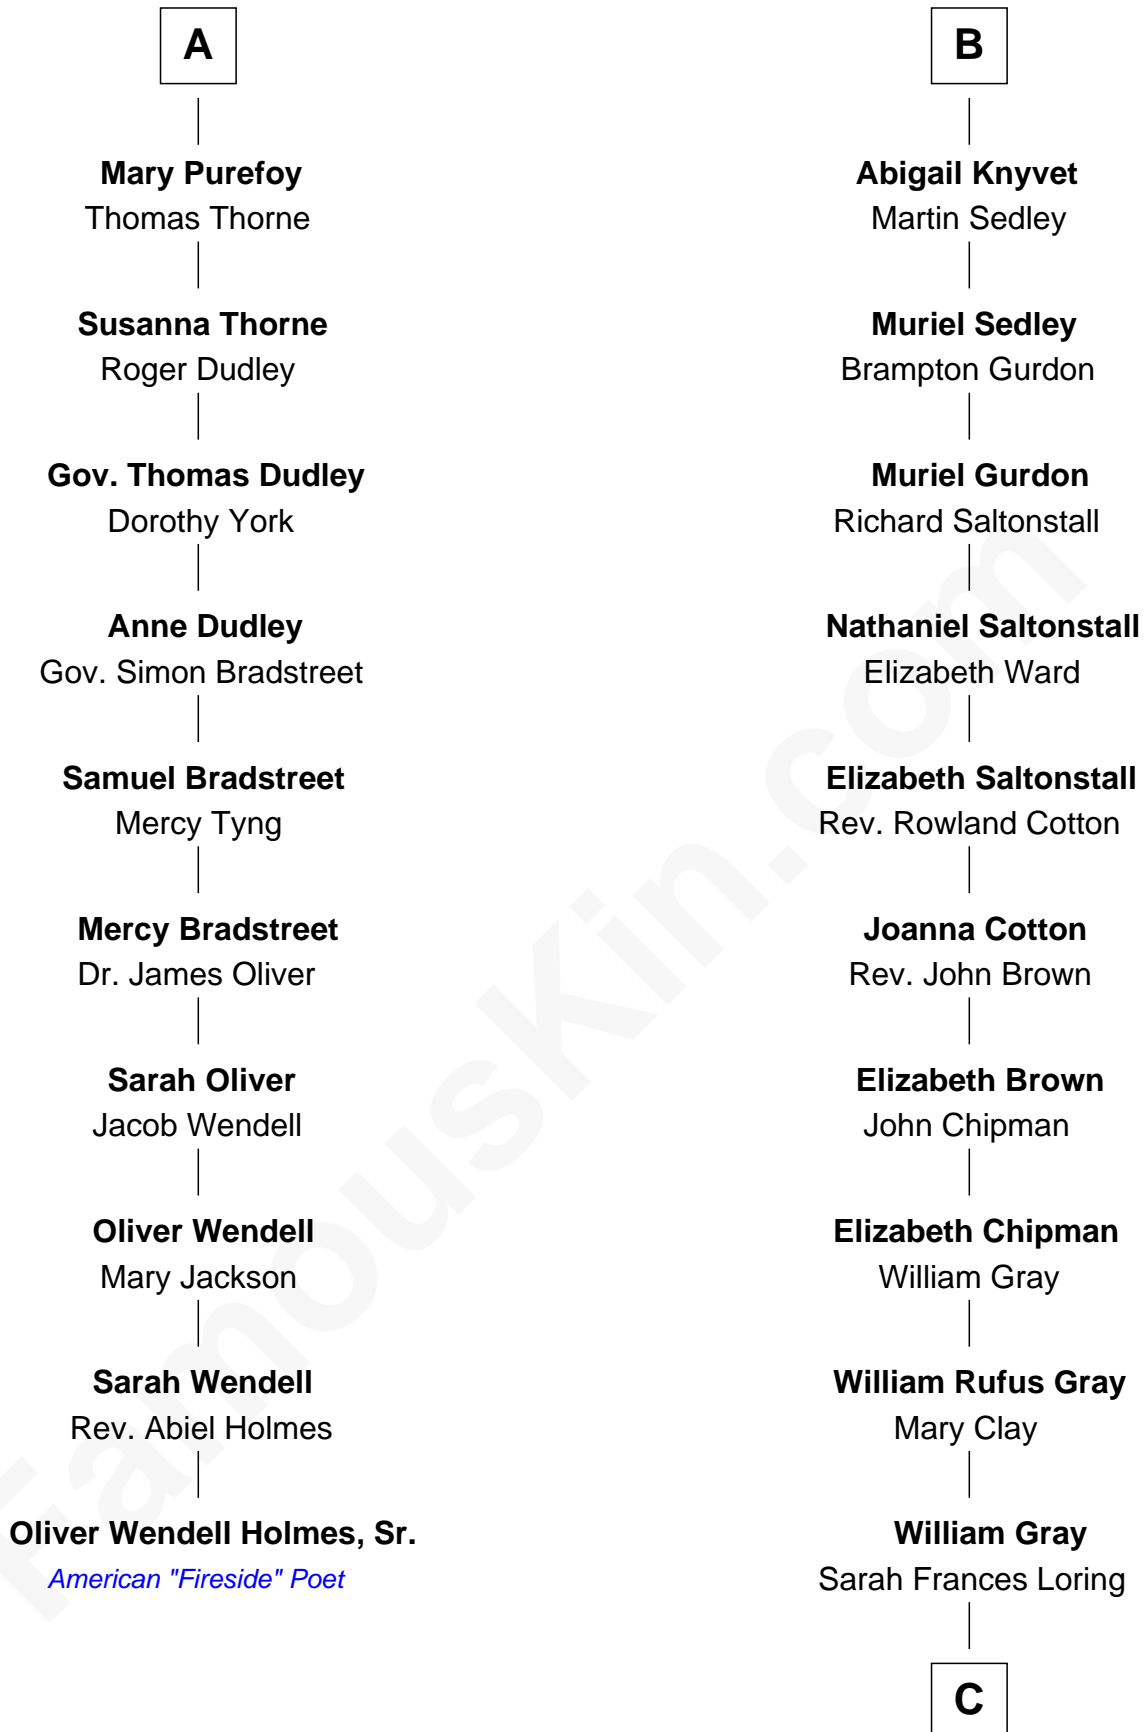

**FamousKin.com**  
**Relationship Chart of**  
**Oliver Wendell Holmes, Sr.**  
*American "Fireside" Poet*

16th cousin 4 times removed of

**Story Musgrave**  
*NASA Astronaut*

**Sir John Howard**  
 Alice de Bois

**C**

**Edward Gray**  
Elizabeth Gray Story

**Marguerite Gray**  
John Butler Swann

**Marguerite Swann**  
Percy Musgrave

**Story Musgrave**  
*NASA Astronaut*

FamousKin.com