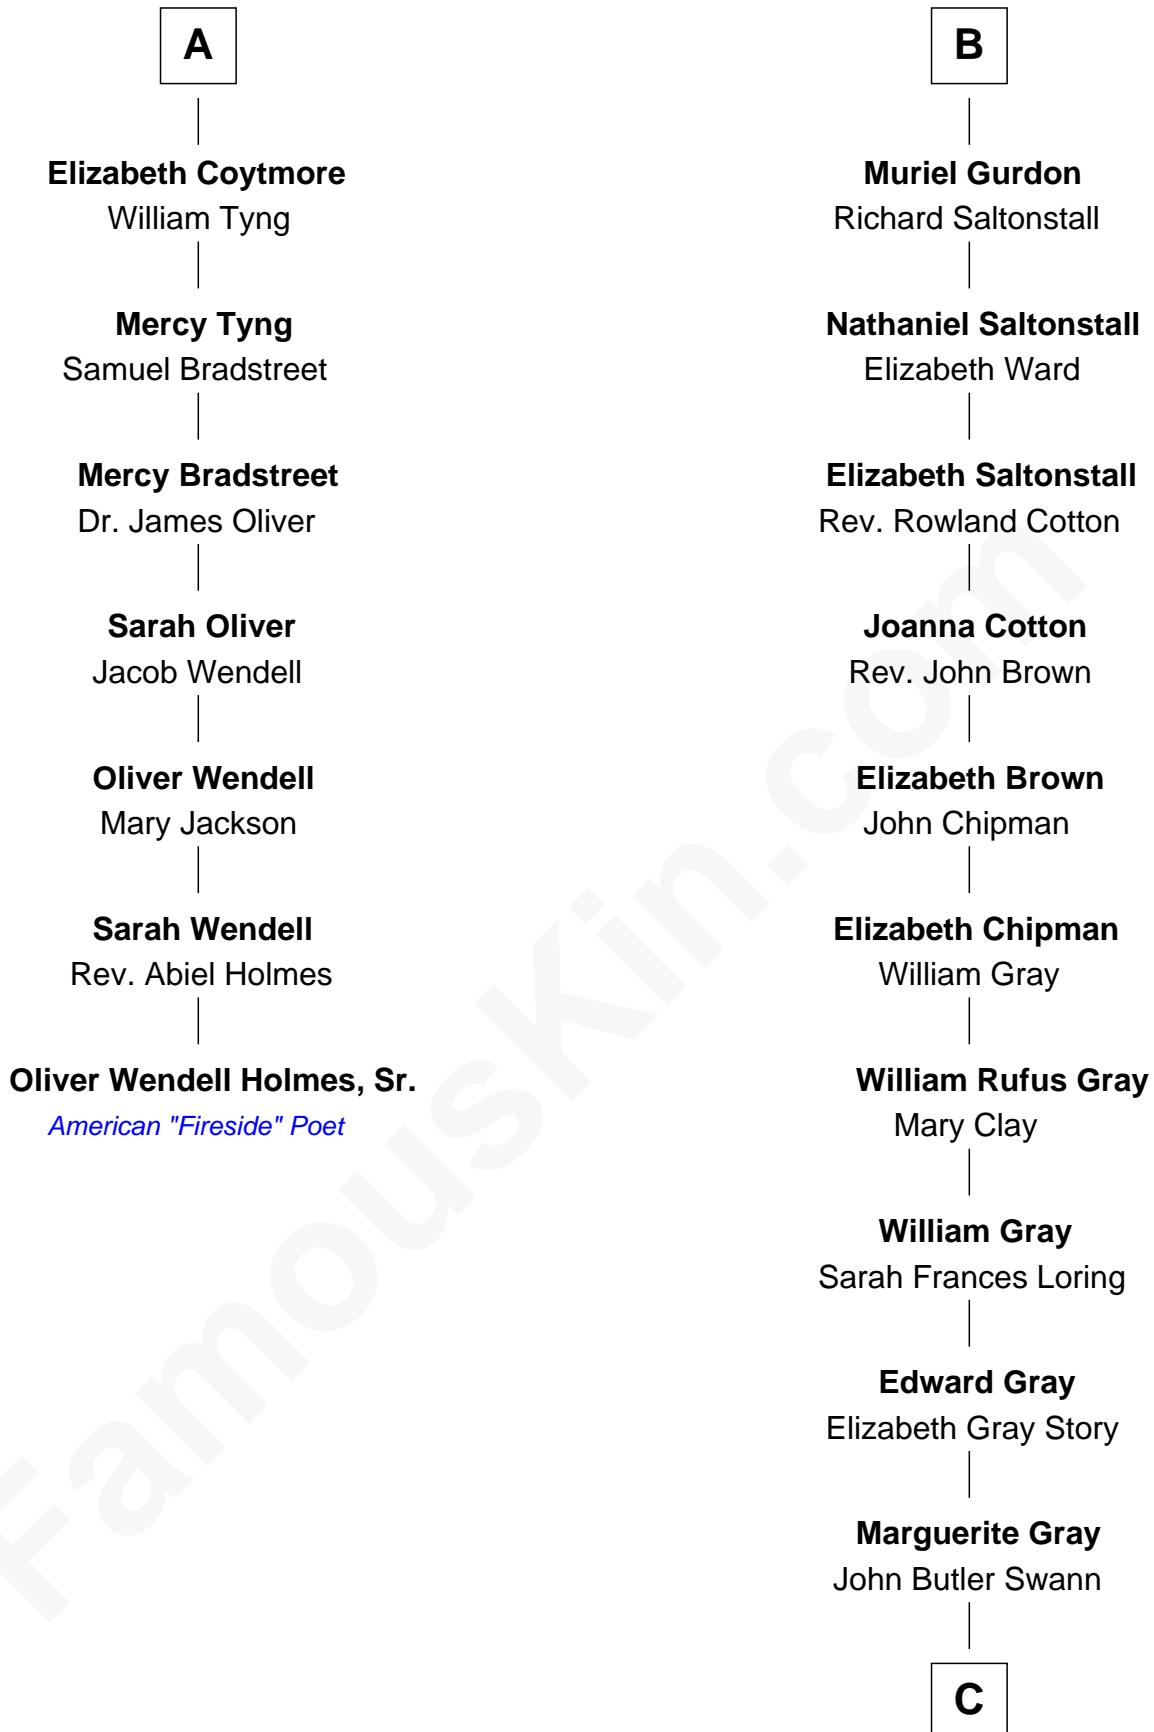

**FamousKin.com**  
**Relationship Chart of**  
**Oliver Wendell Holmes, Sr.**  
*American "Fireside" Poet*

13th cousin 5 times removed of

**Story Musgrave**  
*NASA Astronaut*

**C**

|  
**Marguerite Swann**

Percy Musgrave

|  
**Story Musgrave**

*NASA Astronaut*

FamousKin.com