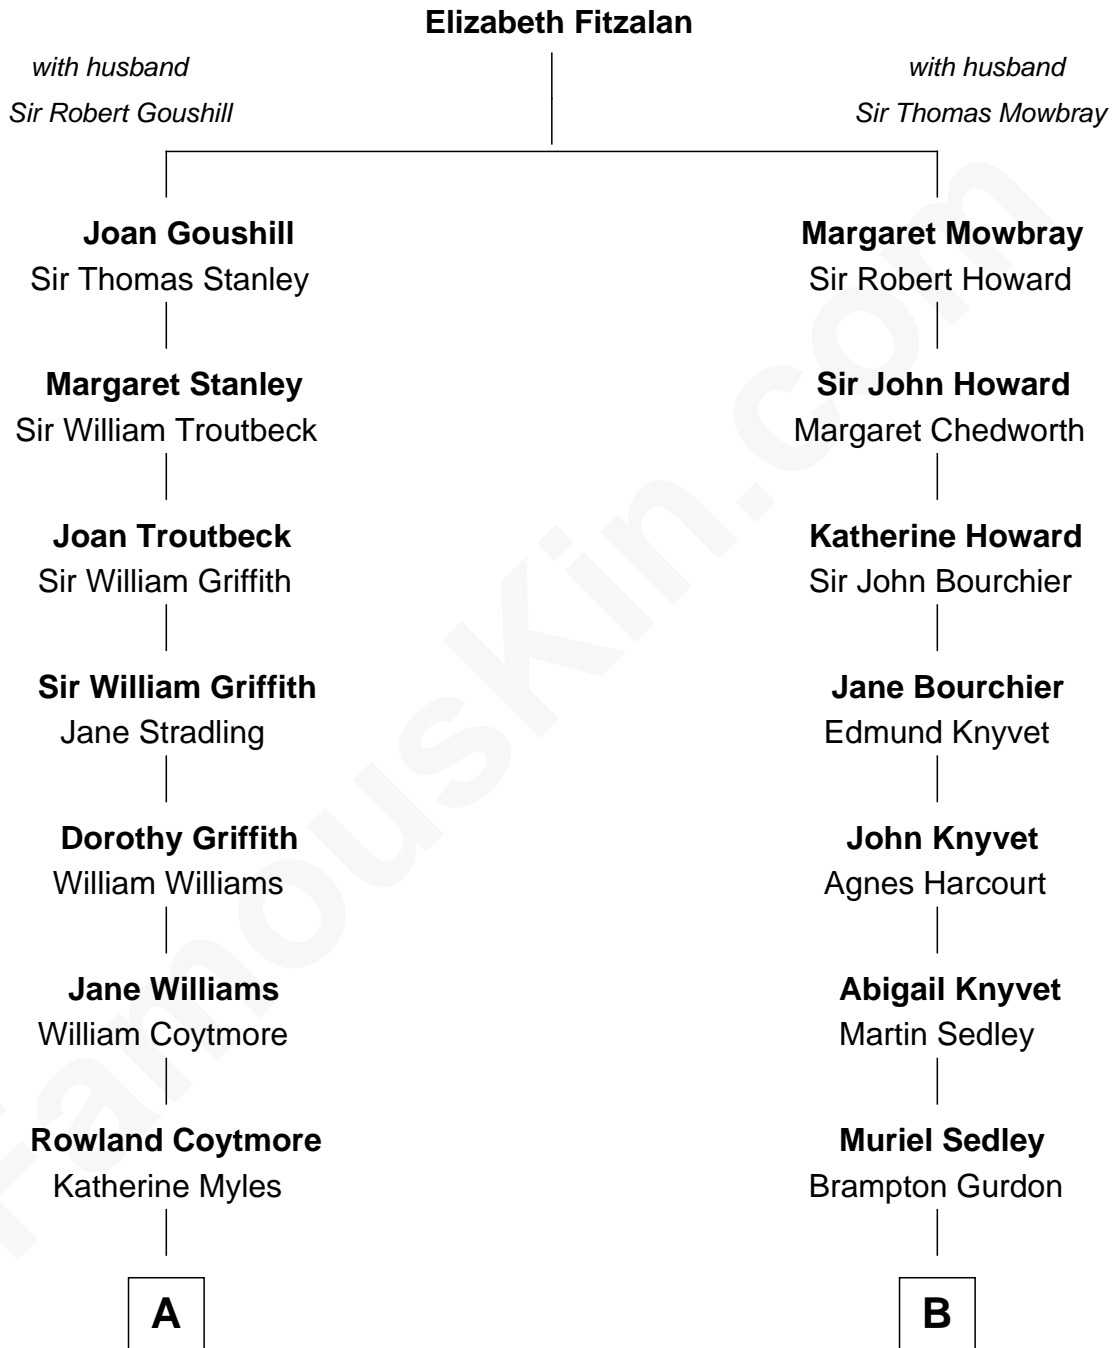

**FamousKin.com**  
**Relationship Chart of**  
**Oliver Wendell Holmes, Sr.**  
*American "Fireside" Poet*

13th cousin 5 times removed of

**Story Musgrave**  
*NASA Astronaut*

**C**

|  
**Marguerite Swann**

Percy Musgrave

|  
**Story Musgrave**

*NASA Astronaut*

FamousKin.com