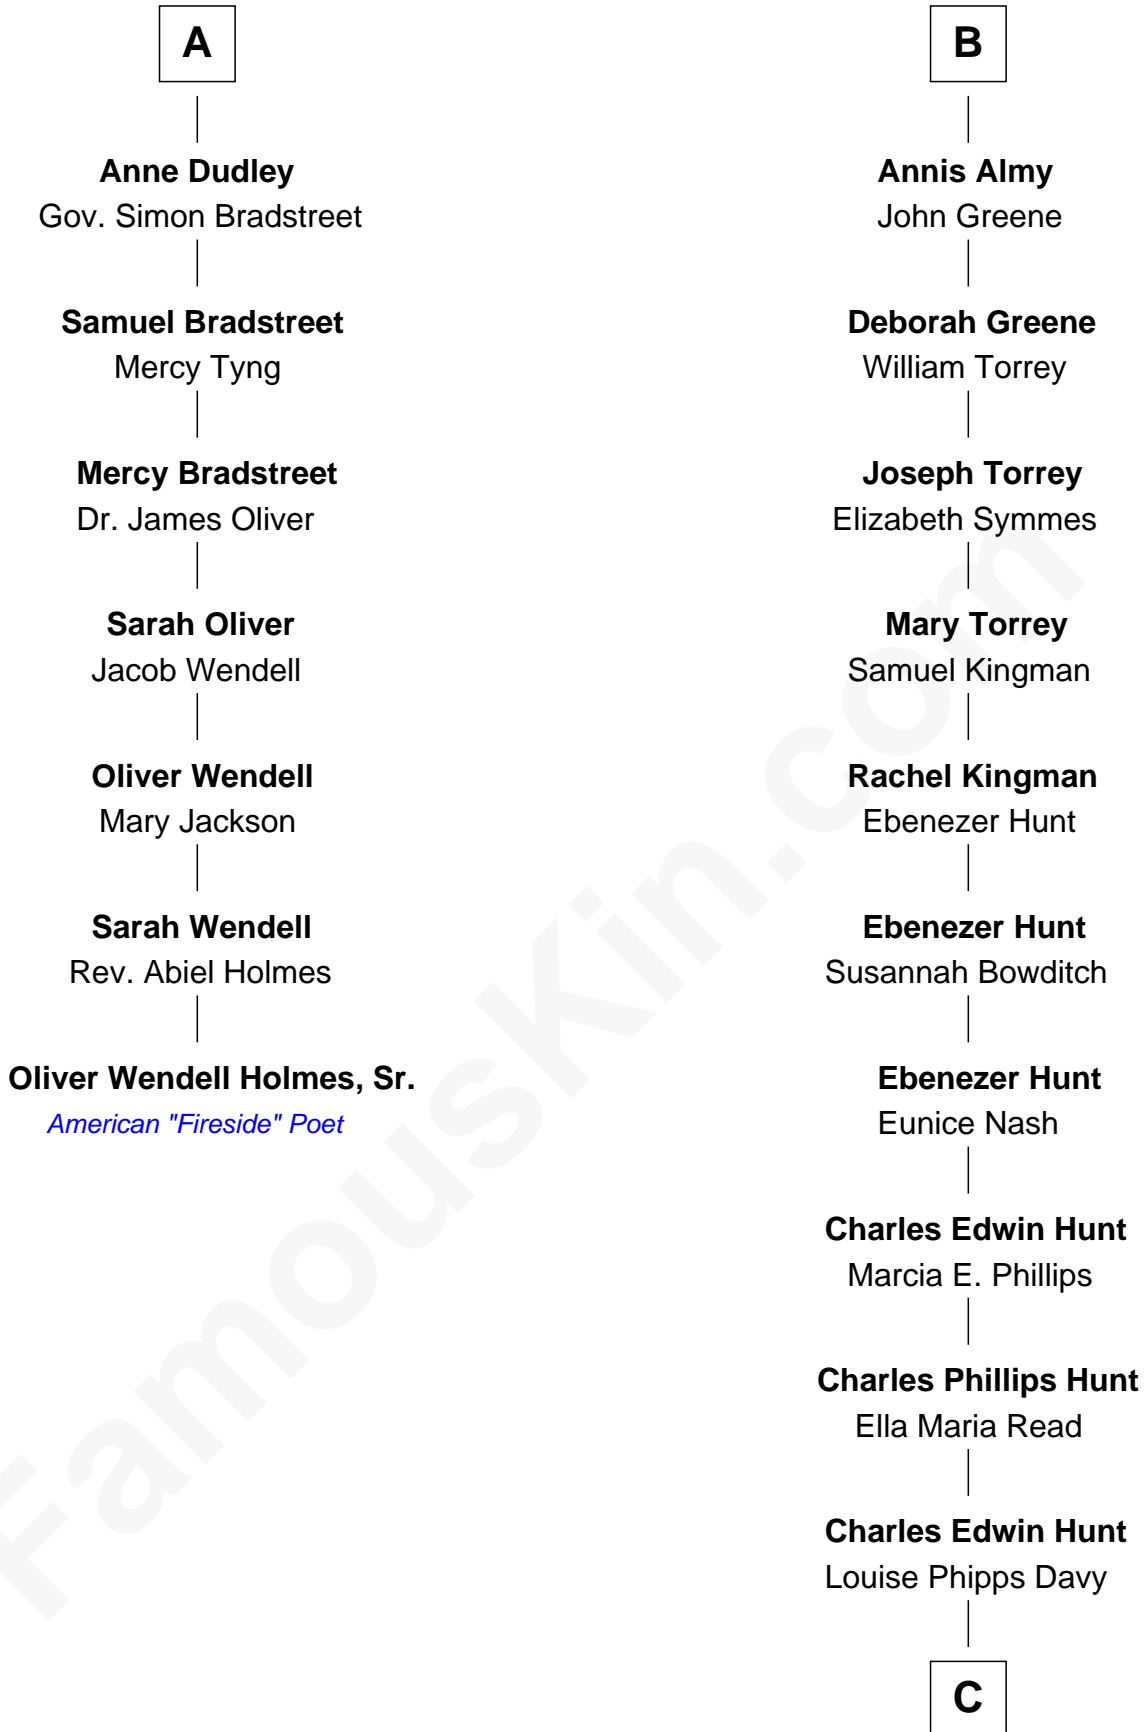

**FamousKin.com**  
**Relationship Chart of**  
**Oliver Wendell Holmes, Sr.**  
*American "Fireside" Poet*

13th cousin 5 times removed of

**Linda Hunt**

*TV and Movie Actress*

C

Raymond Davy Hunt

Elsie R. Doying