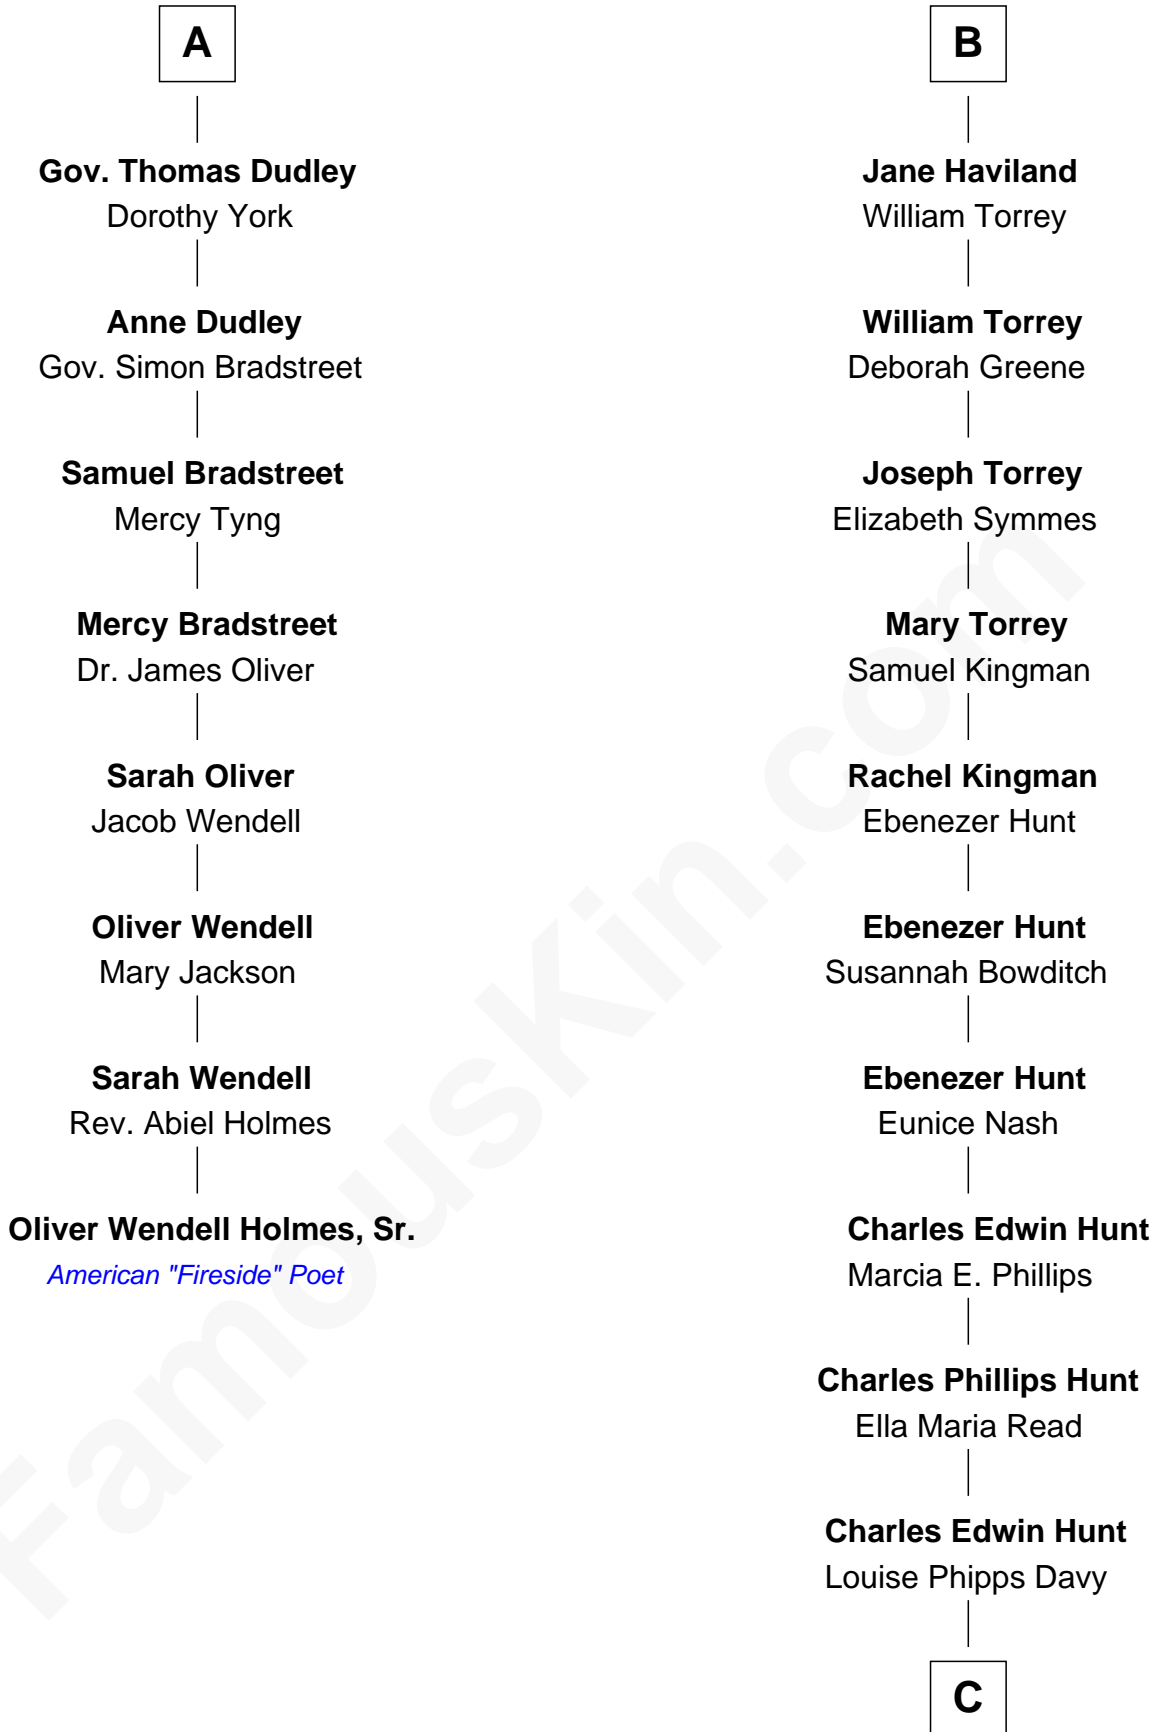

FamousKin.com
Relationship Chart of
Oliver Wendell Holmes, Sr.
American "Fireside" Poet

14th cousin 4 times removed of

Linda Hunt

TV and Movie Actress

Sir Reynold Grey

Margaret de Ros

C

Raymond Davy Hunt