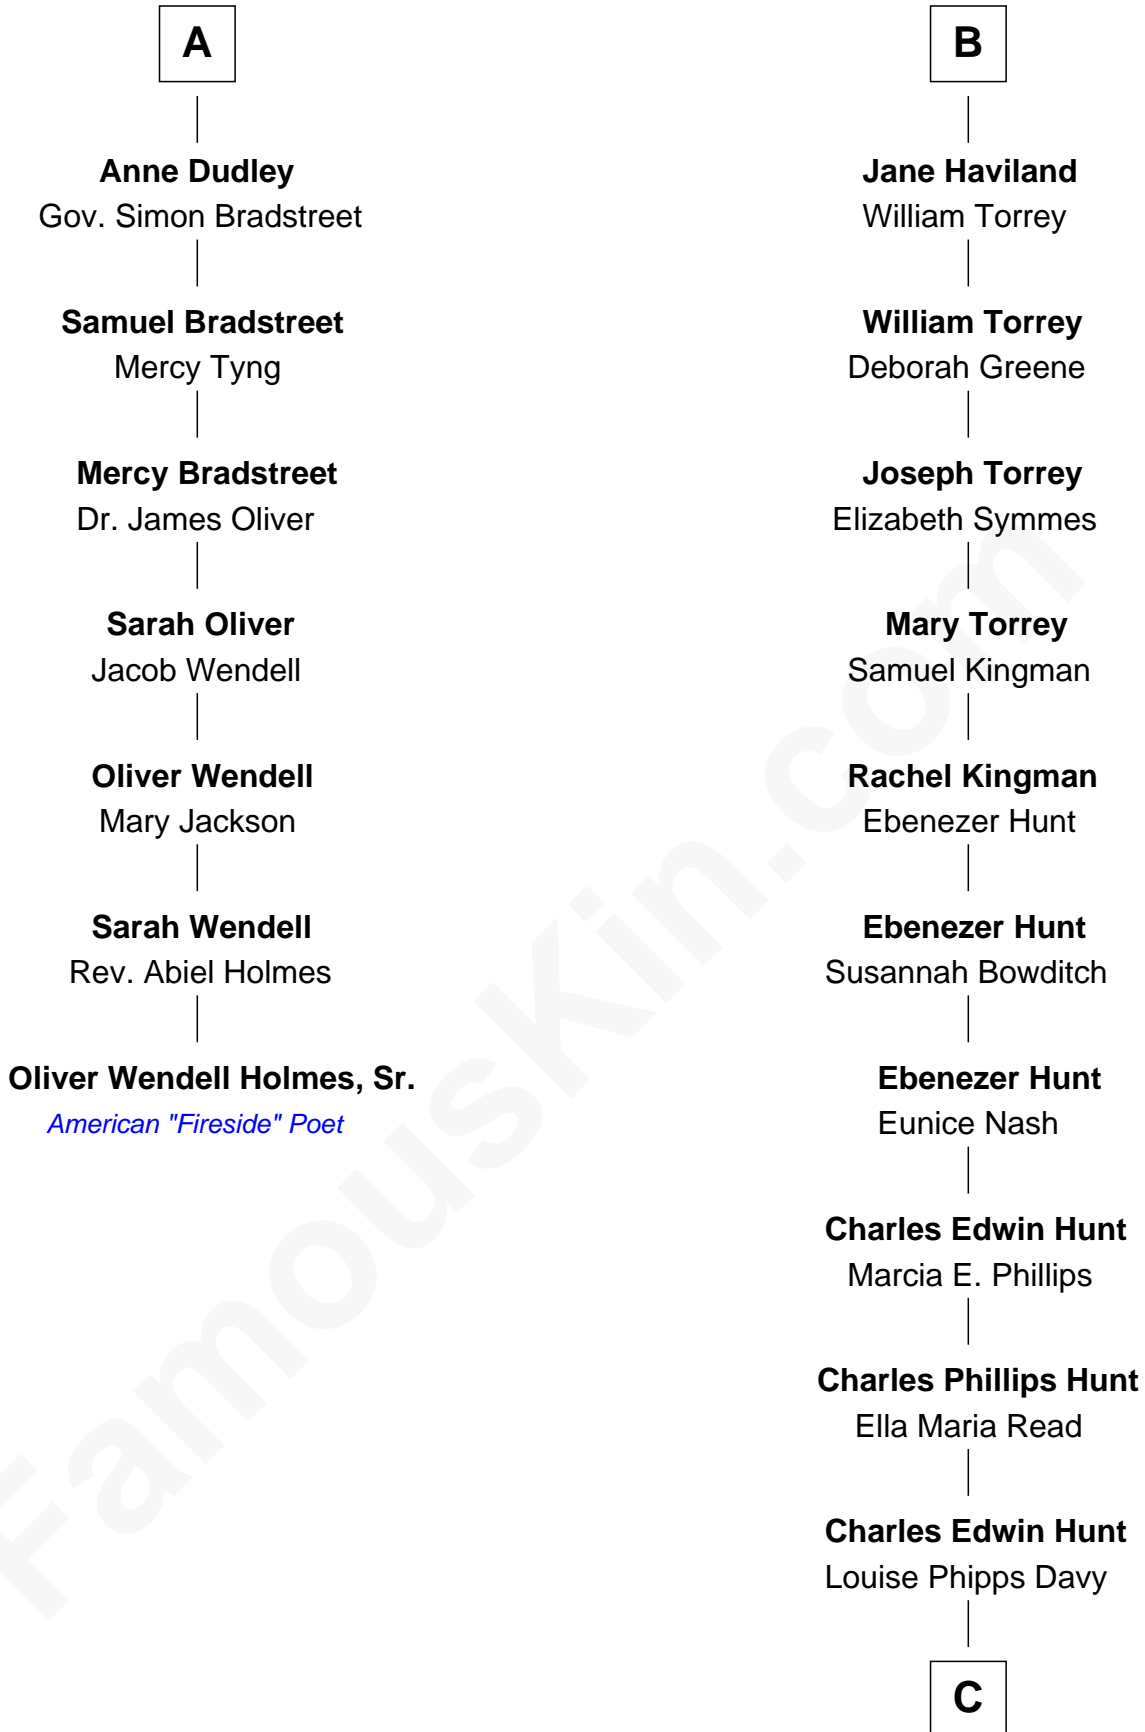

FamousKin.com
Relationship Chart of
Oliver Wendell Holmes, Sr.
American "Fireside" Poet

13th cousin 5 times removed of

Linda Hunt

TV and Movie Actress

Sir Ralph Neville

Joan Beaufort

C

Raymond Davy Hunt