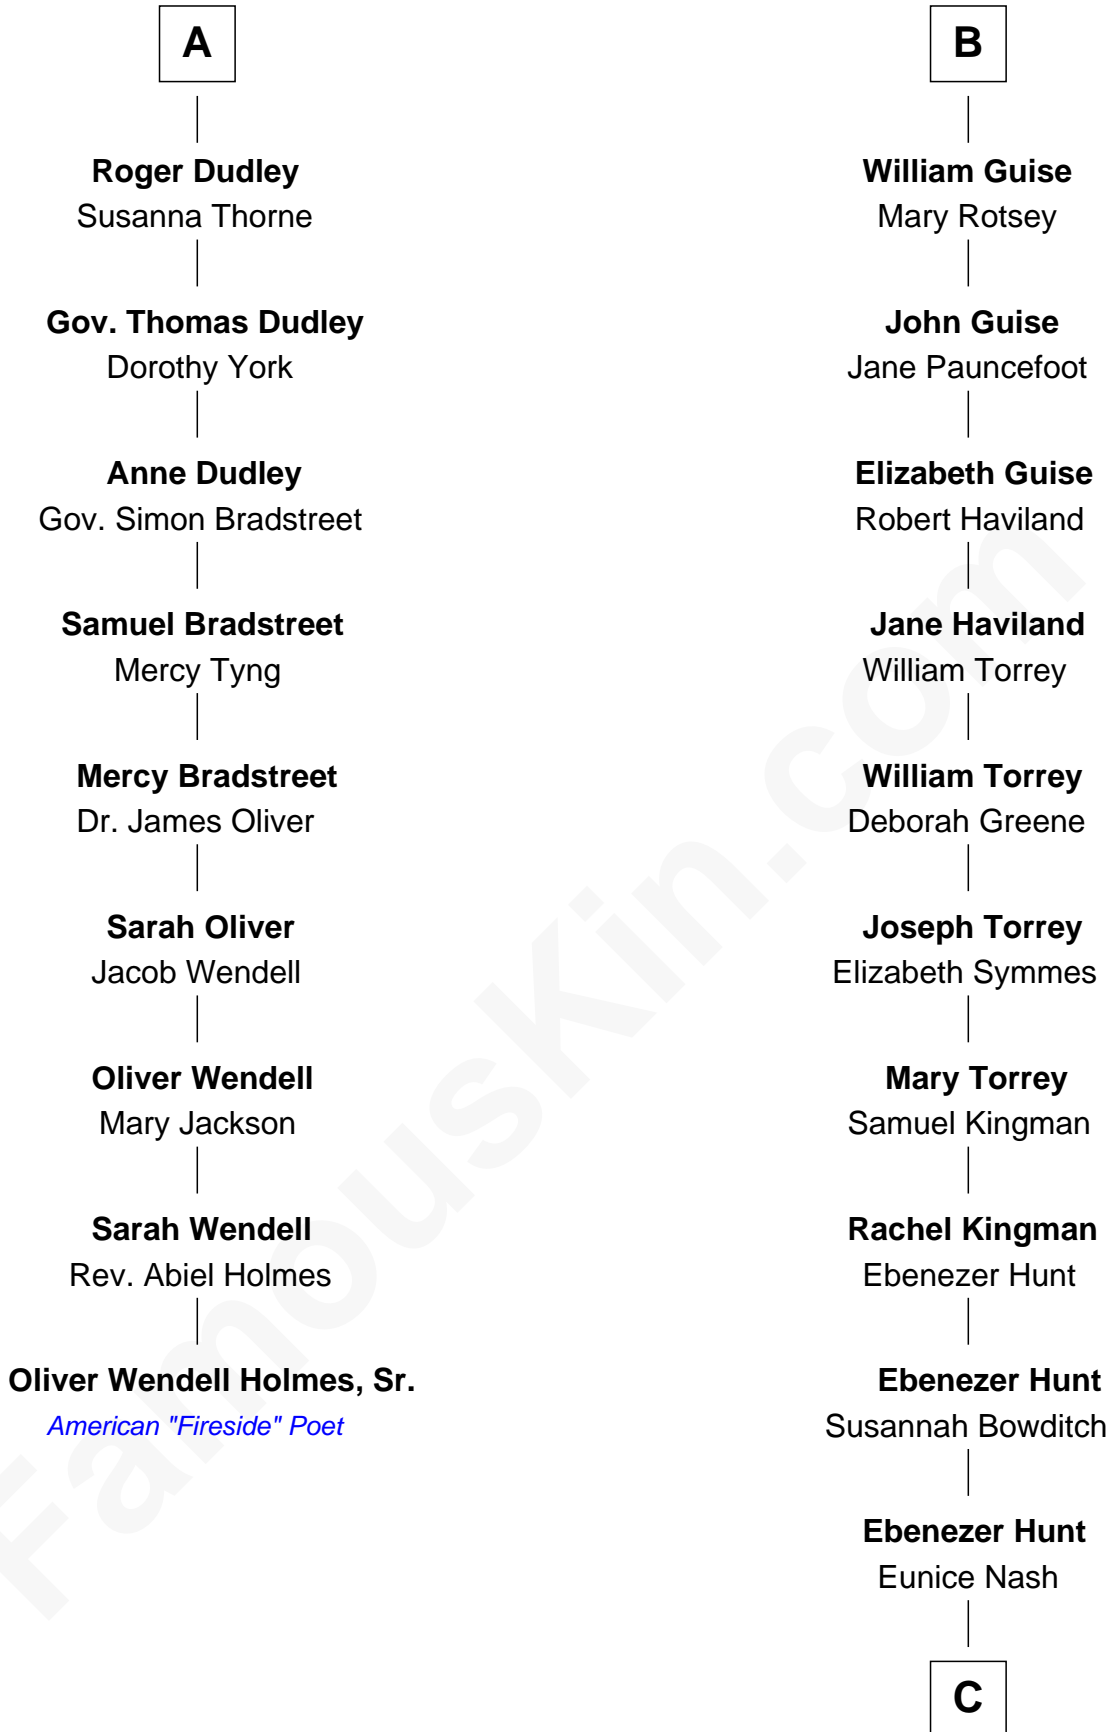

**FamousKin.com**  
**Relationship Chart of**  
**Oliver Wendell Holmes, Sr.**  
*American "Fireside" Poet*

15th cousin 6 times removed of

**Linda Hunt**

*TV and Movie Actress*

**Sir Maurice de Berkeley**

Eve la Zouche

C

**Charles Edwin Hunt**

Marcia E. Phillips

**Charles Phillips Hunt**

Ella Maria Read

**Charles Edwin Hunt**

Louise Phipps Davy