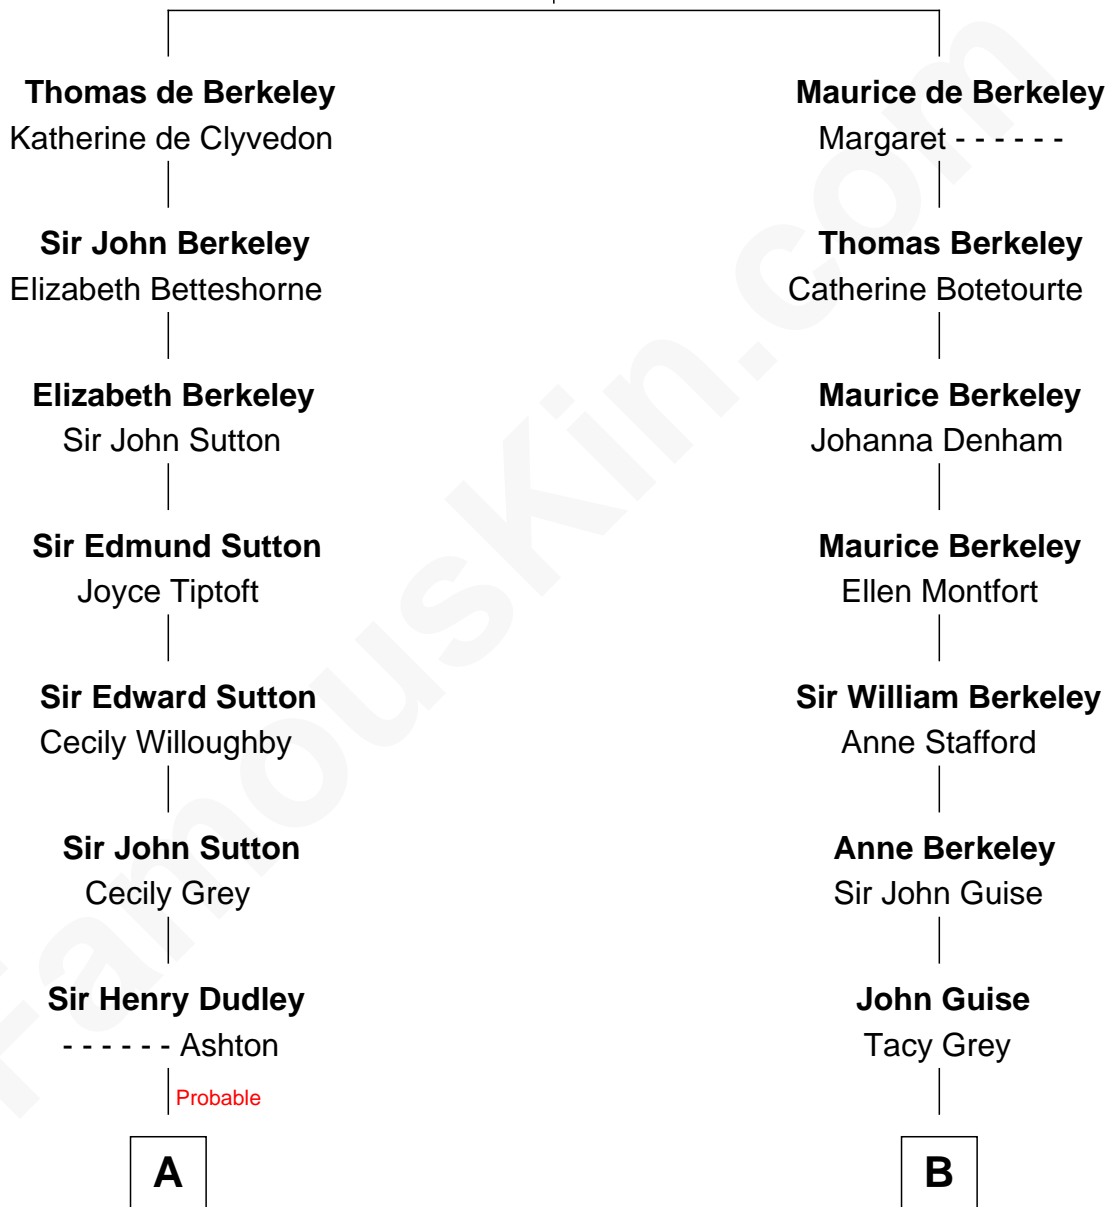

**FamousKin.com**  
**Relationship Chart of**  
**Oliver Wendell Holmes, Sr.**  
*American "Fireside" Poet*

15th cousin 6 times removed of

**Linda Hunt**

*TV and Movie Actress*

**Sir Maurice de Berkeley**

Eve la Zouche

C

**Charles Edwin Hunt**

Marcia E. Phillips

**Charles Phillips Hunt**

Ella Maria Read

**Charles Edwin Hunt**

Louise Phipps Davy