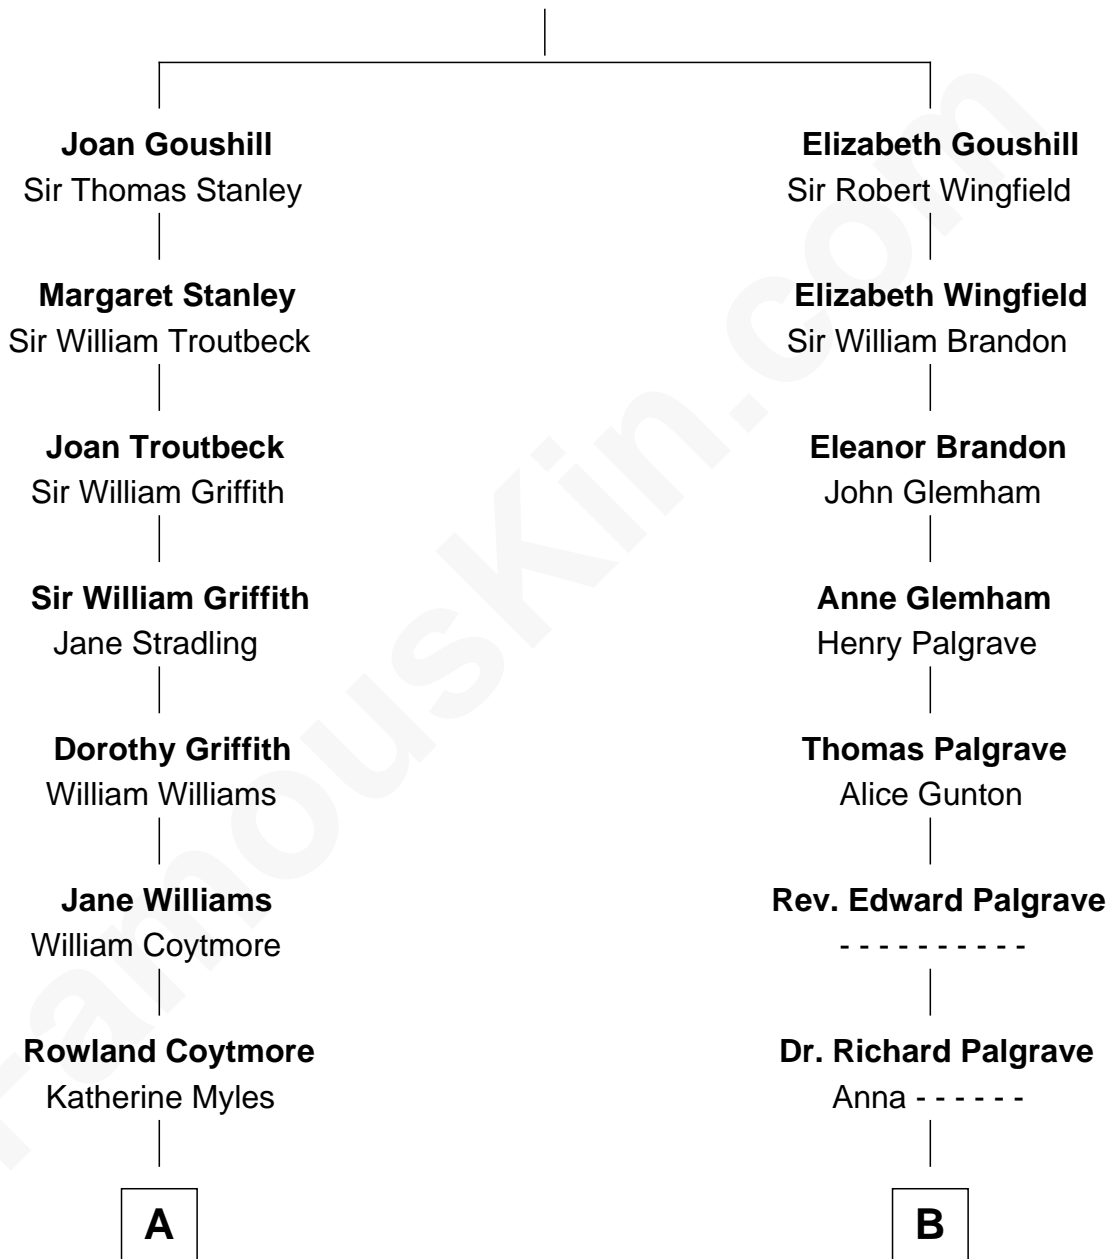

FamousKin.com
Relationship Chart of
Oliver Wendell Holmes, Sr.
American "Fireside" Poet

13th cousin 4 times removed of

Linda Hunt

TV and Movie Actress

Sir Robert Goushill

Elizabeth Fitzalan

Linda Hunt photo by [RedCarpetReport](#) (CC BY-SA 2.0)