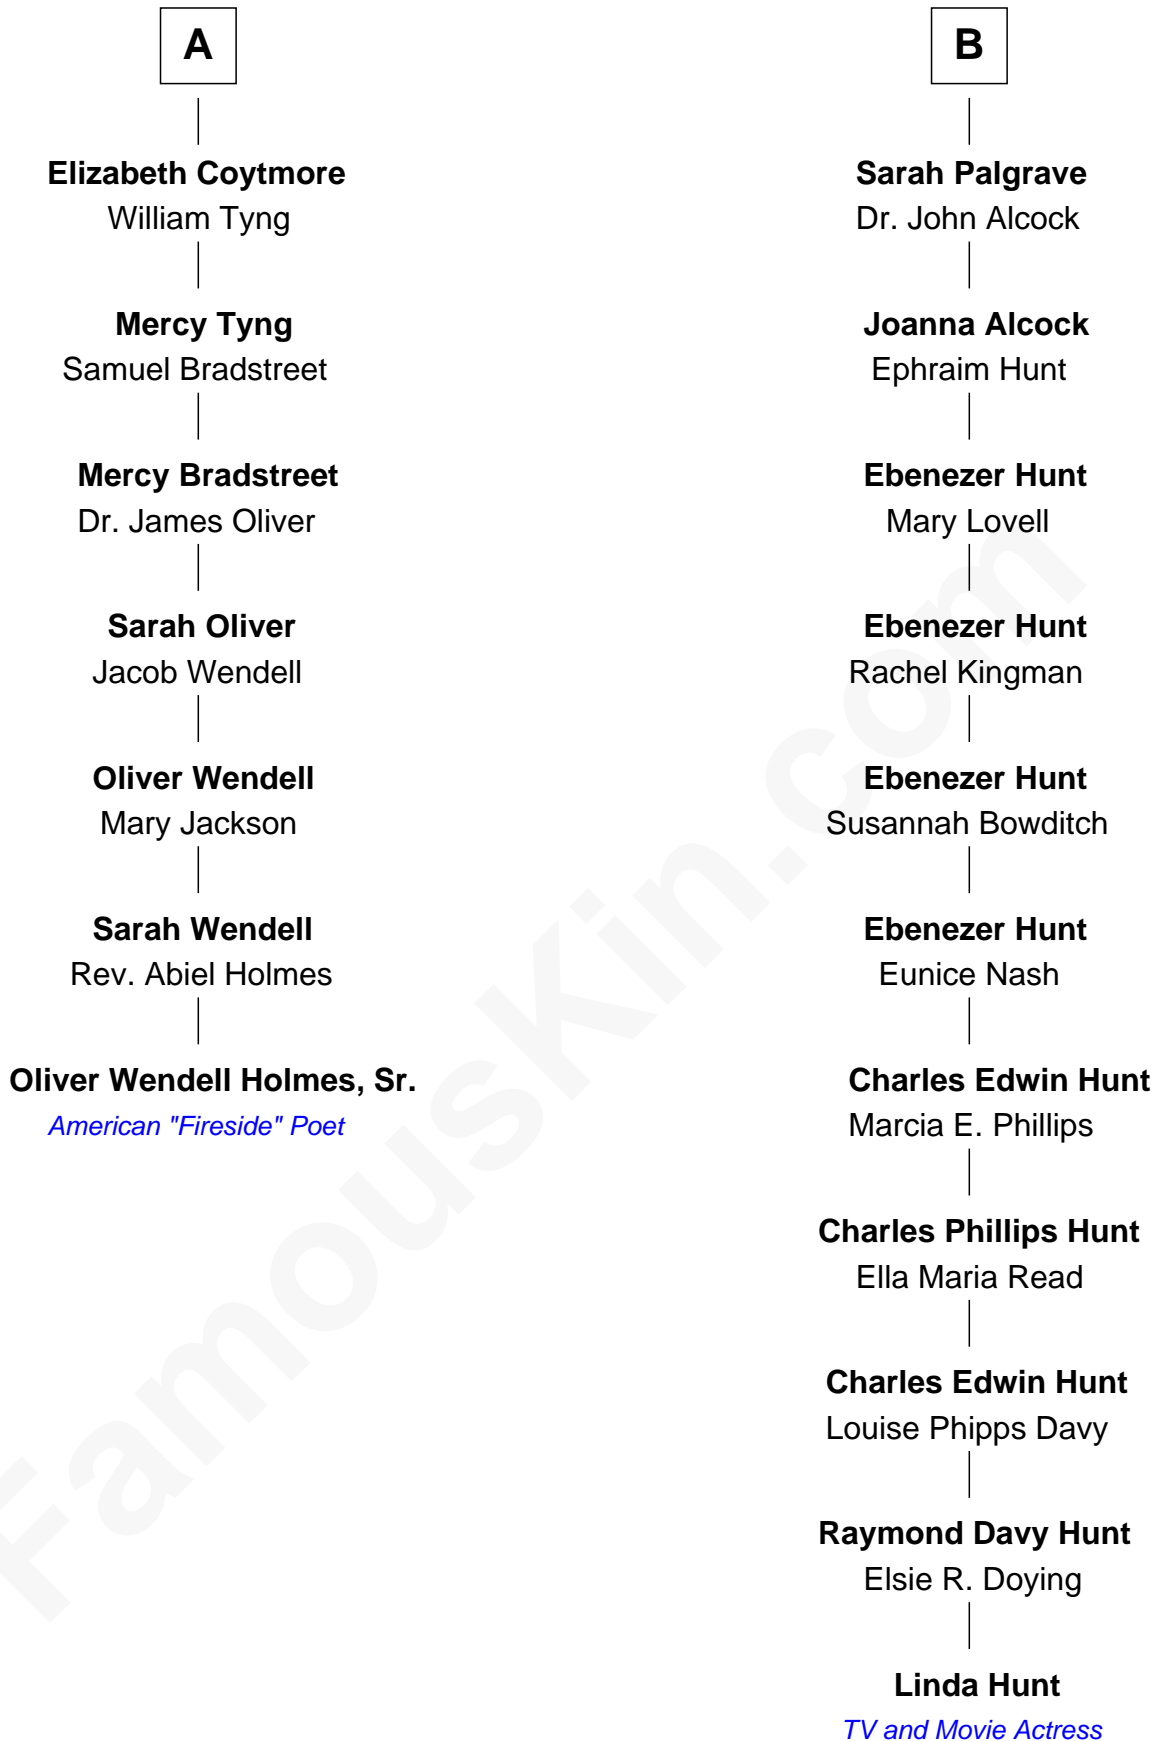

FamousKin.com
Relationship Chart of
Oliver Wendell Holmes, Sr.
American "Fireside" Poet

13th cousin 4 times removed of

Linda Hunt

TV and Movie Actress

Sir Robert Goushill

Elizabeth Fitzalan

Linda Hunt photo by [RedCarpetReport](#) (CC BY-SA 2.0)