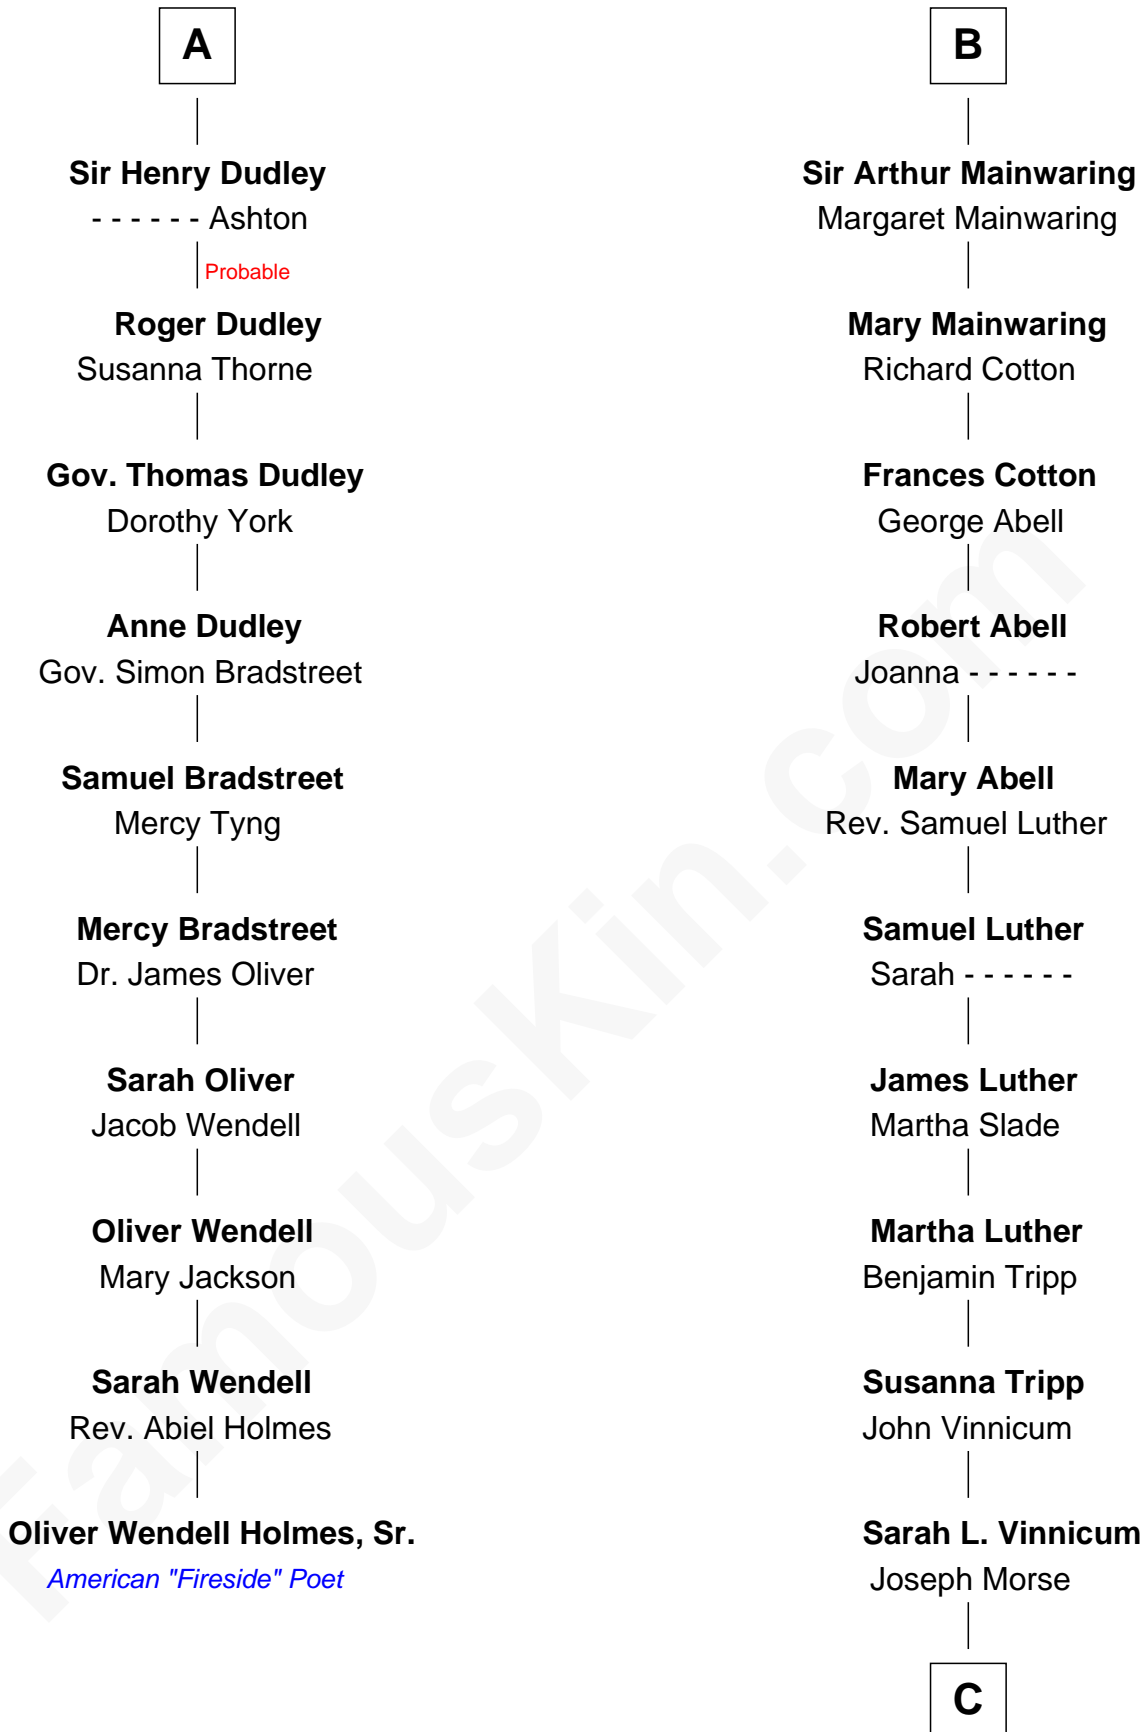

FamousKin.com
Relationship Chart of
Oliver Wendell Holmes, Sr.
American "Fireside" Poet

16th cousin 3 times removed of

Lizzie Borden
Accused Murderess

Sir William de Ros
 Margery de Badlesmere

Thomas de Ros
 Beatrice de Stafford

Margaret de Ros
 Sir Reynold Grey

Margaret Grey
 Sir William Bonville

William Bonville
 Elizabeth Harington

William Bonville
 Katherine Neville

Cecily Bonville
 Thomas Grey

Cecily Grey
 Sir John Sutton

A

Maud de Roos
 John de Welles

Anne de Welles
 James Butler

James Butler
 Joan Beauchamp

Elizabeth Butler
 John Talbot

Ann Talbot
 Sir Henry Vernon

Elizabeth Vernon
 Sir Robert Corbet

Dorothy Corbet
 Sir Richard Mainwaring

B

C

Anthony Morse

Rhoda Morrison

Sarah Anthony Morse

Andrew Jackson Borden

Lizzie Borden

Accused Murderess

FamousKin.com