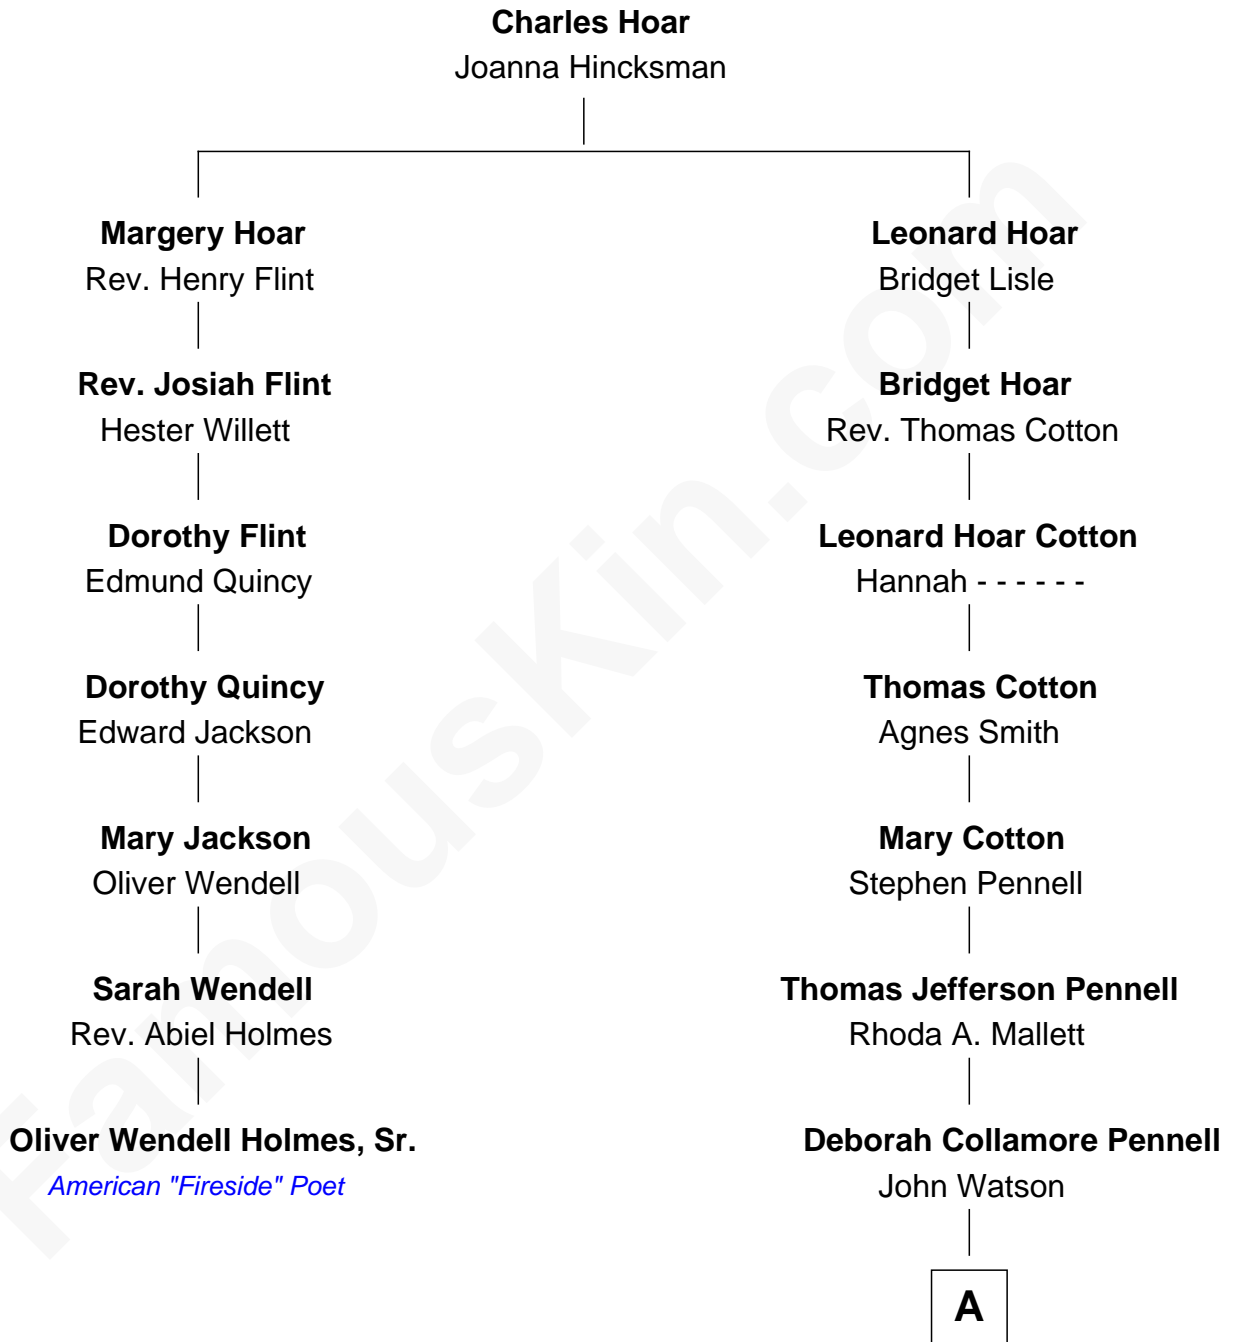

FamousKin.com
Relationship Chart of
Oliver Wendell Holmes, Sr.
American "Fireside" Poet

6th cousin 4 times removed of
Warren Buffett
Chairman & CEO, Berkshire Hathaway

A

—
Susan Ann Watson

Ford Bela Barber