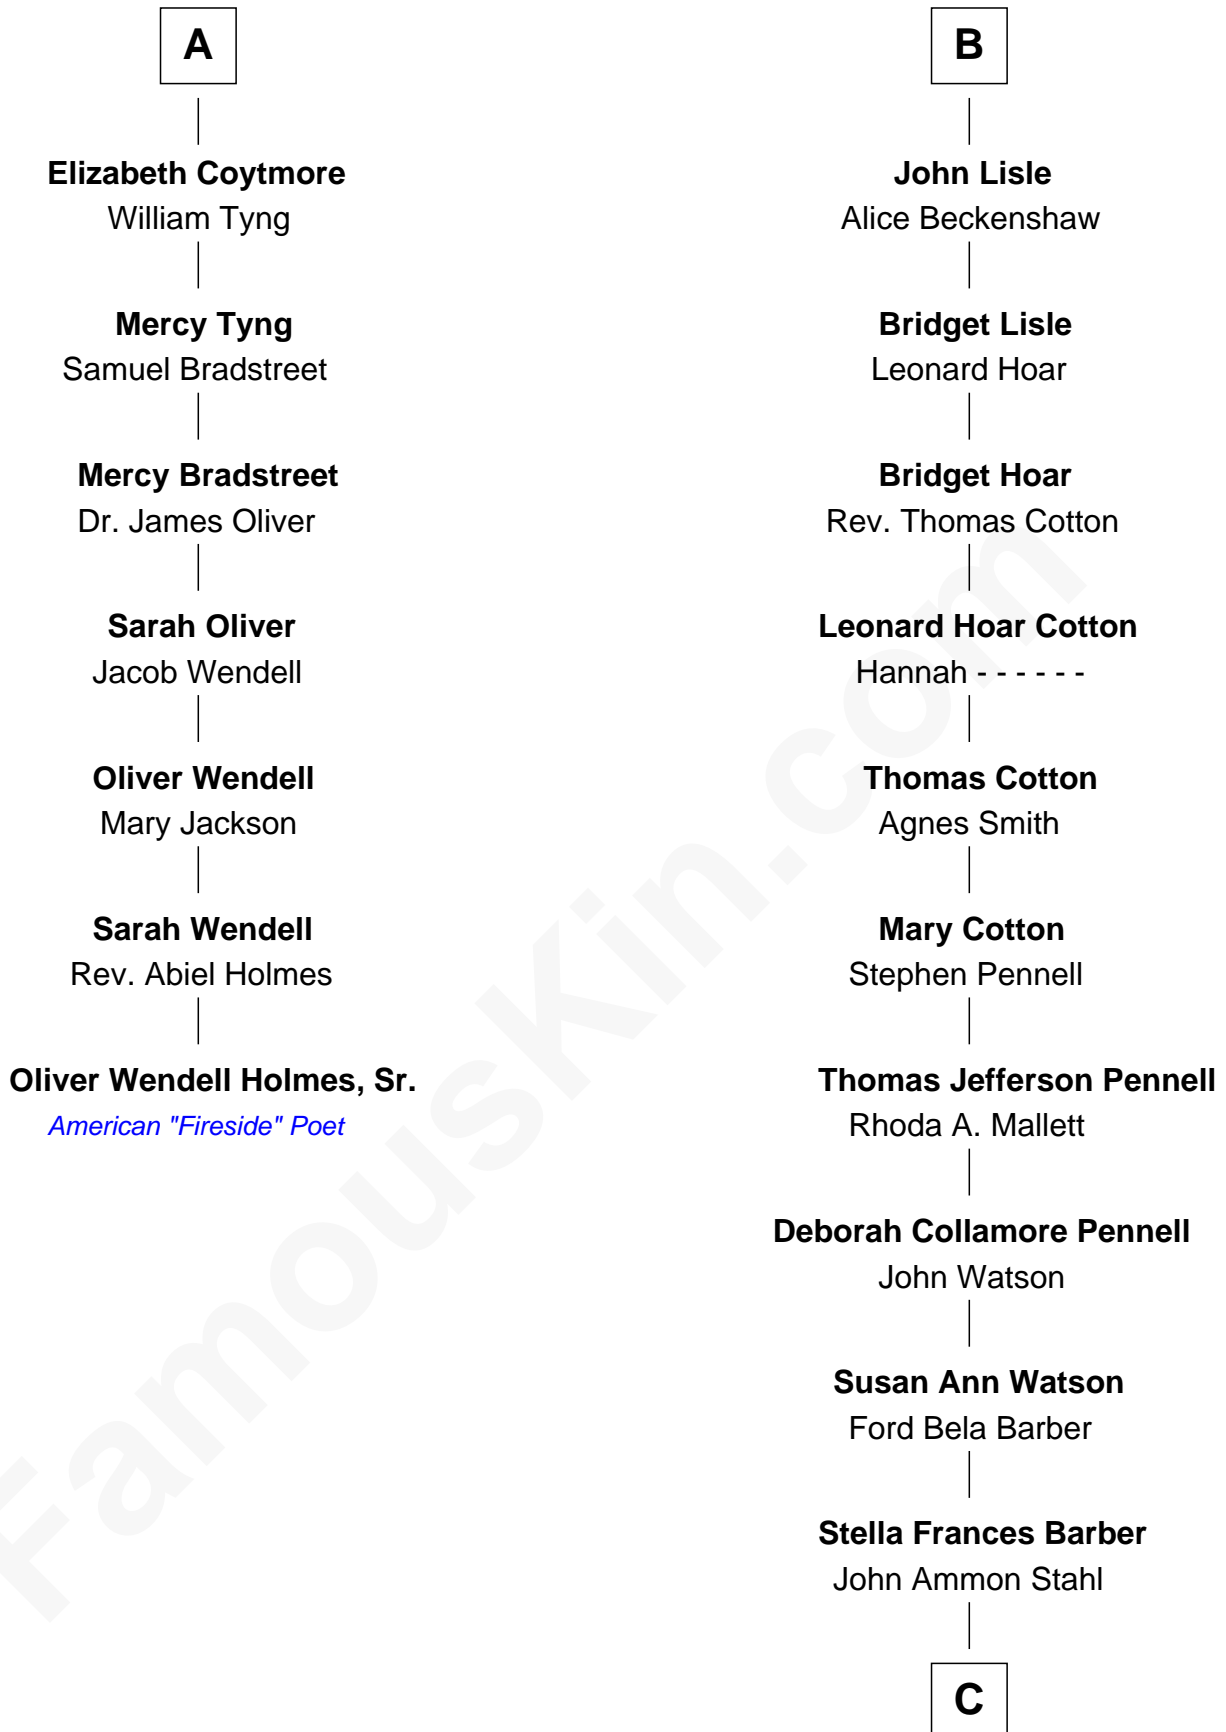

FamousKin.com
Relationship Chart of
Oliver Wendell Holmes, Sr.
American "Fireside" Poet

13th cousin 5 times removed of

Warren Buffett

Chairman & CEO, Berkshire Hathaway

C

Leila Stahl
Howard Homan Buffett

Warren Buffett
Chairman & CEO, Berkshire Hathaway

FamousKin.com