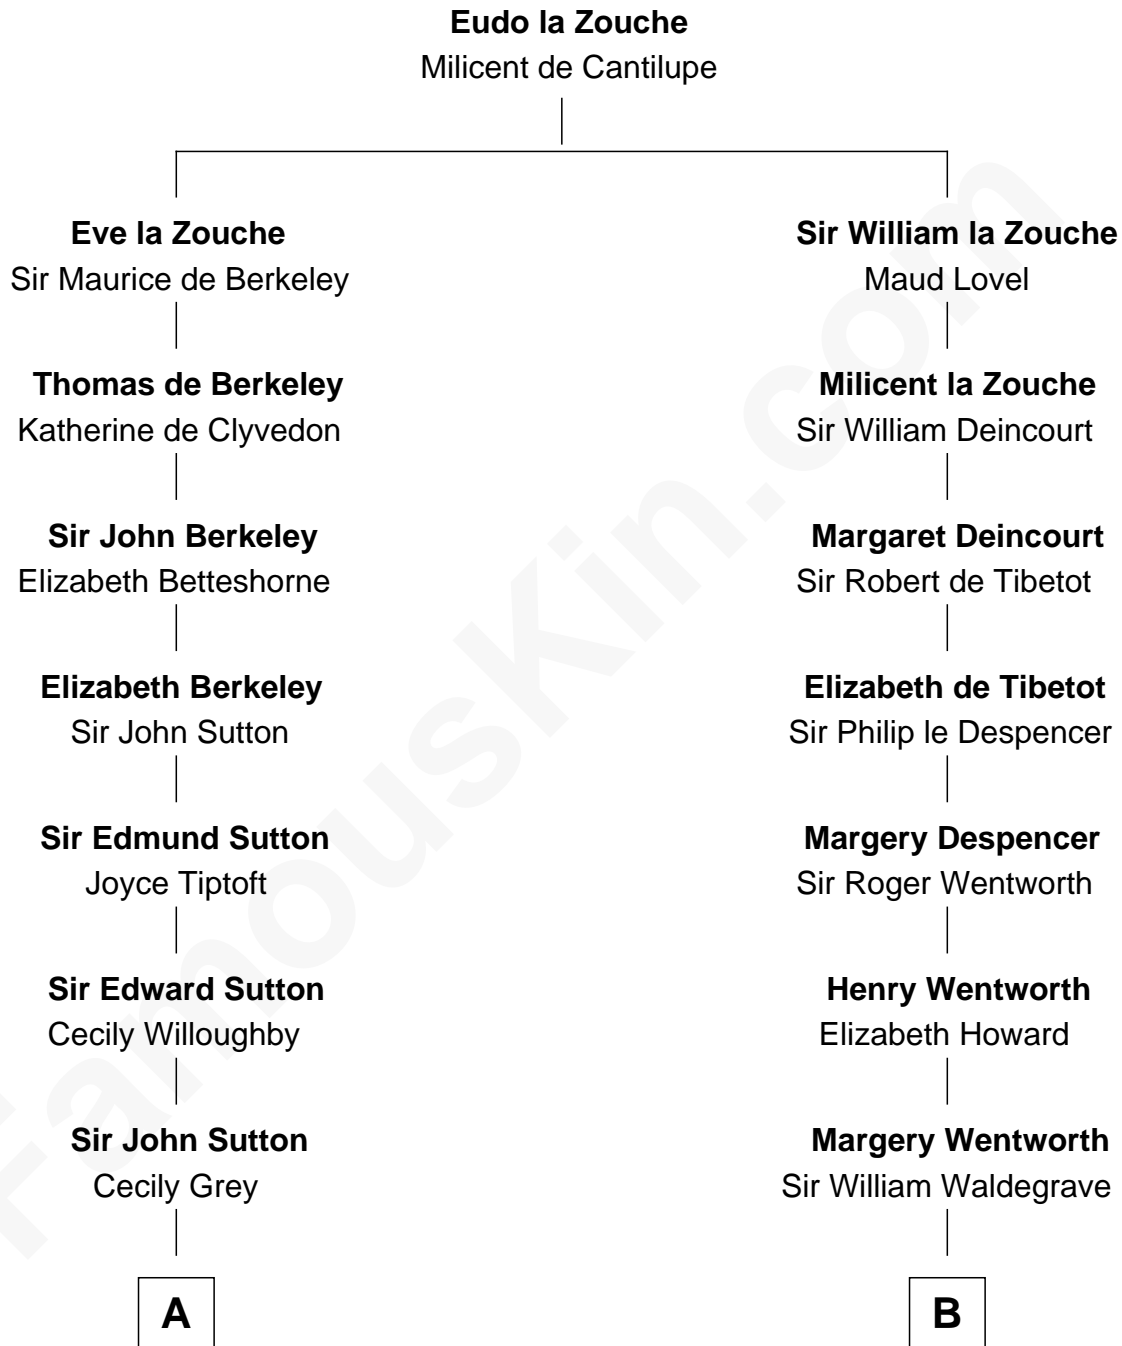

FamousKin.com
Relationship Chart of
Oliver Wendell Holmes, Sr.
American "Fireside" Poet

16th cousin 4 times removed of

Walt Disney
Co-Founder of The Walt Disney Company

C

Eber Call
Violette Lawrence

Charles Call
Henrietta Gross

Flora Call
Elias Charles Disney

Walt Disney
Co-Founder of The Walt Disney Co.