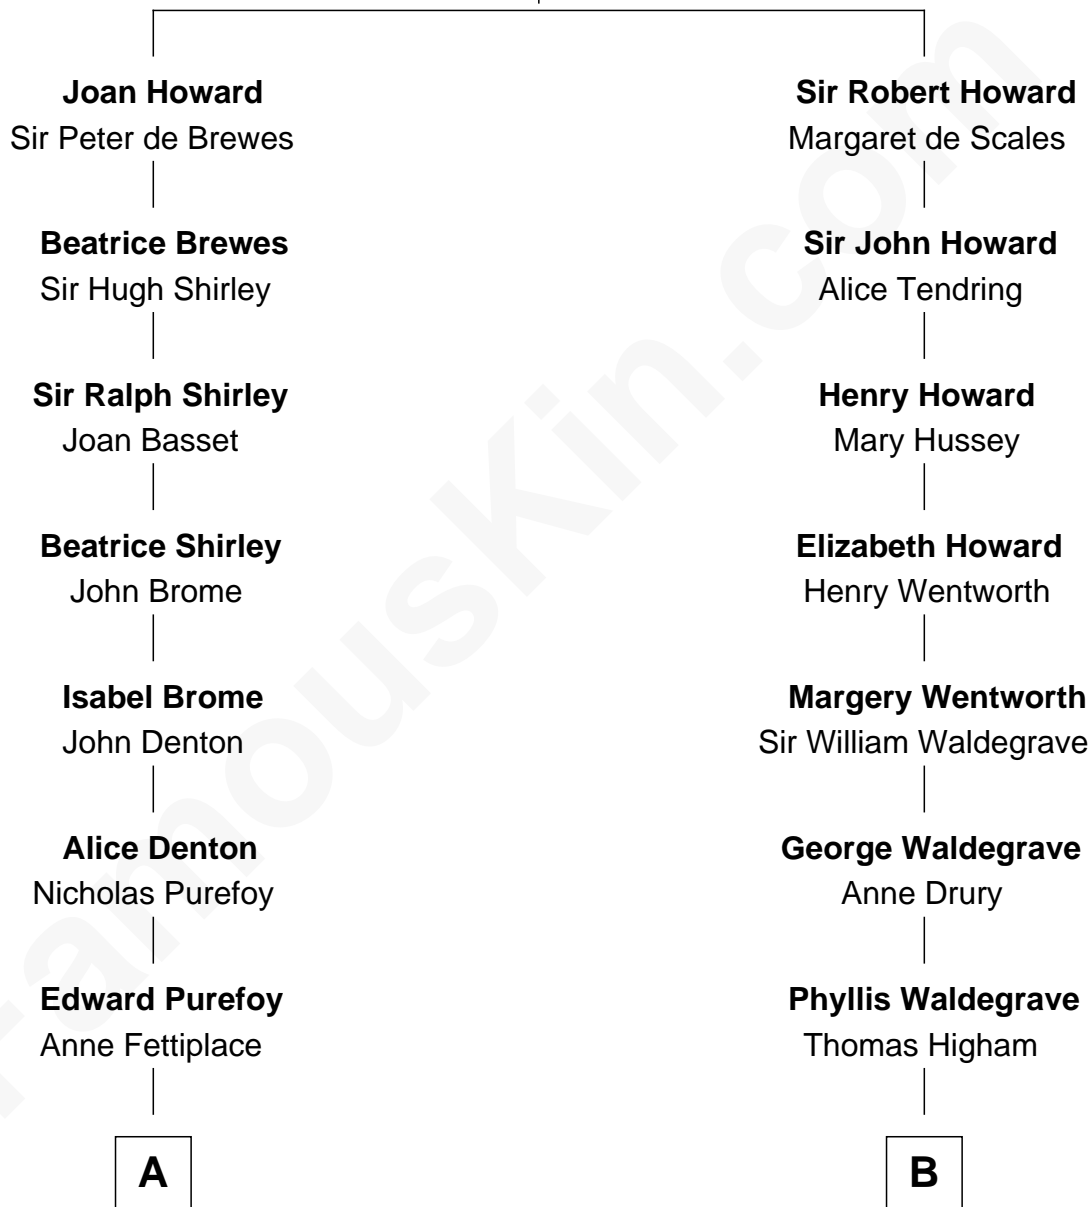

FamousKin.com
Relationship Chart of
Oliver Wendell Holmes, Sr.
American "Fireside" Poet

16th cousin 2 times removed of

Walt Disney

Co-Founder of The Walt Disney Company

Sir John Howard

Alice de Bois

C

Flora Call

Elias Charles Disney

Walt Disney

Co-Founder of The Walt Disney Co.

FamousKin.com