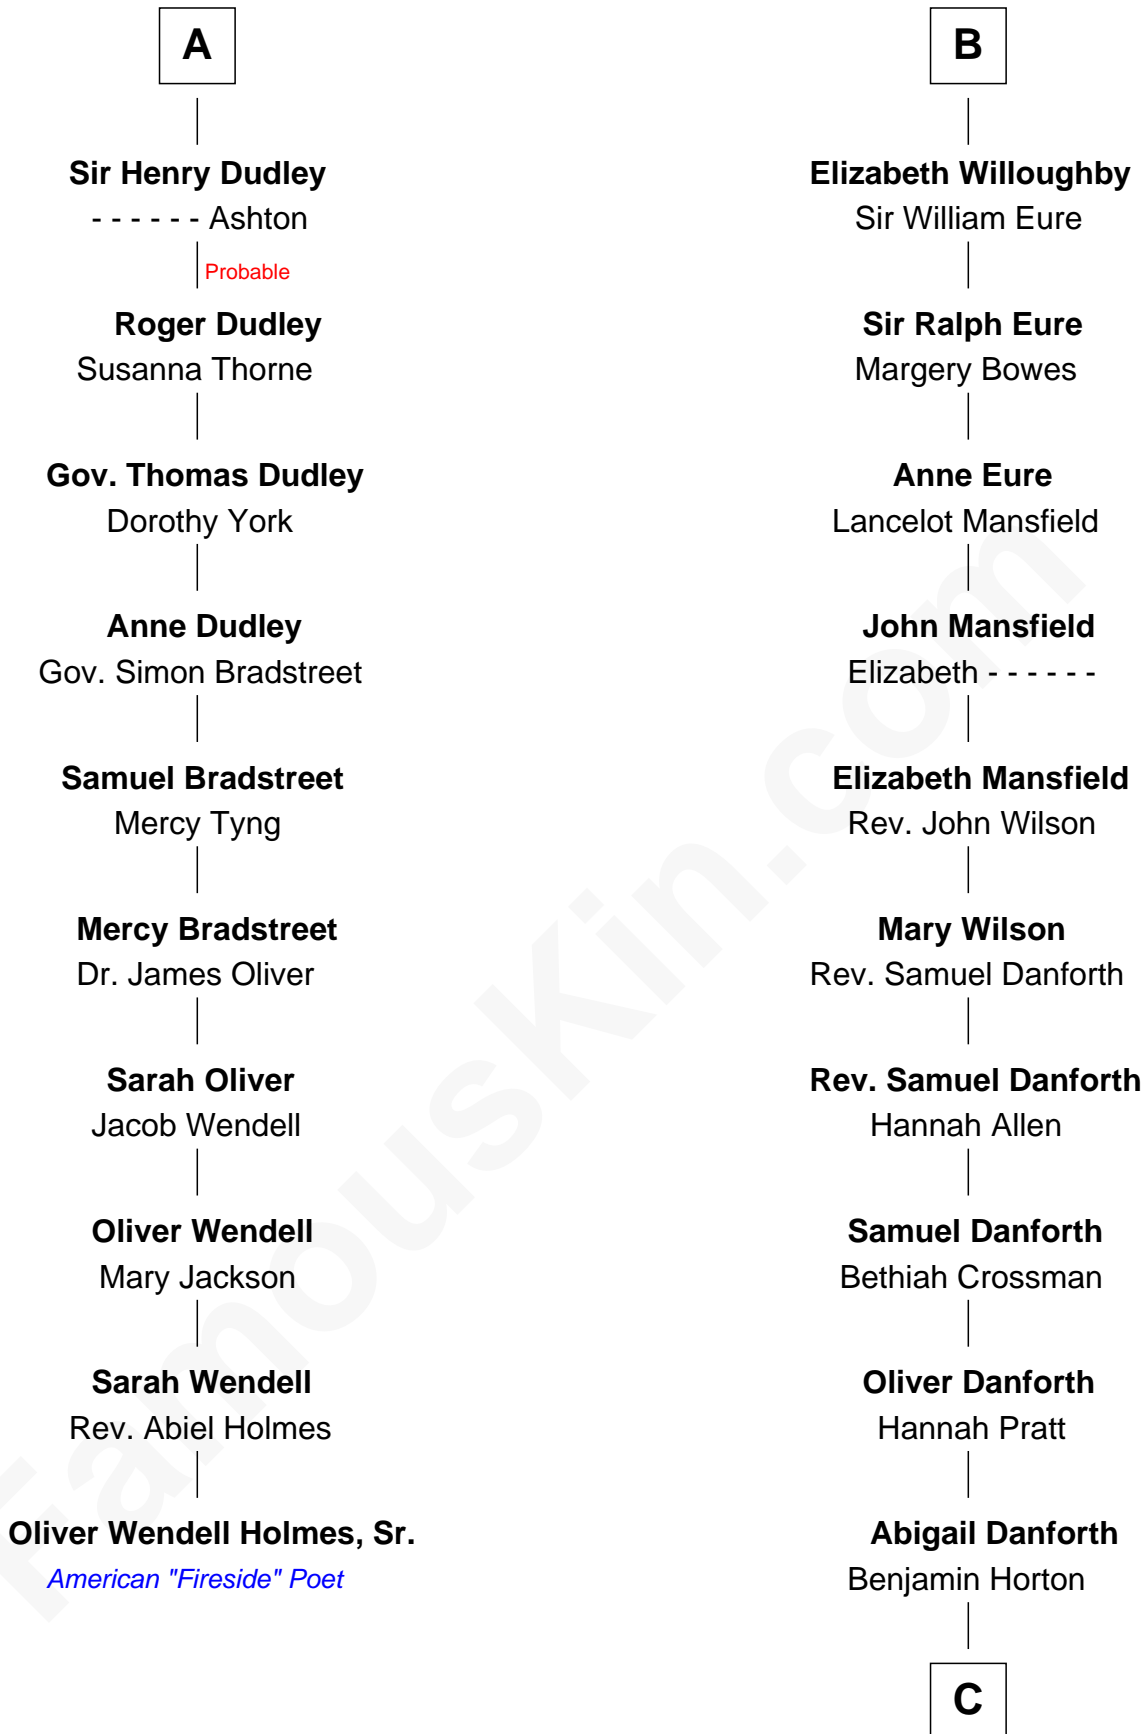

FamousKin.com
Relationship Chart of
Oliver Wendell Holmes, Sr.
American "Fireside" Poet

16th cousin 4 times removed of

E. C. Segar
Cartoonist (Popeye creator)

C

Abigail Danforth Horton

Eleazer Walker

Mary Jane Walker

Thomas Segar

Amzi Andrews Segar

Erma Irene Crisler

E. C. Segar

Cartoonist