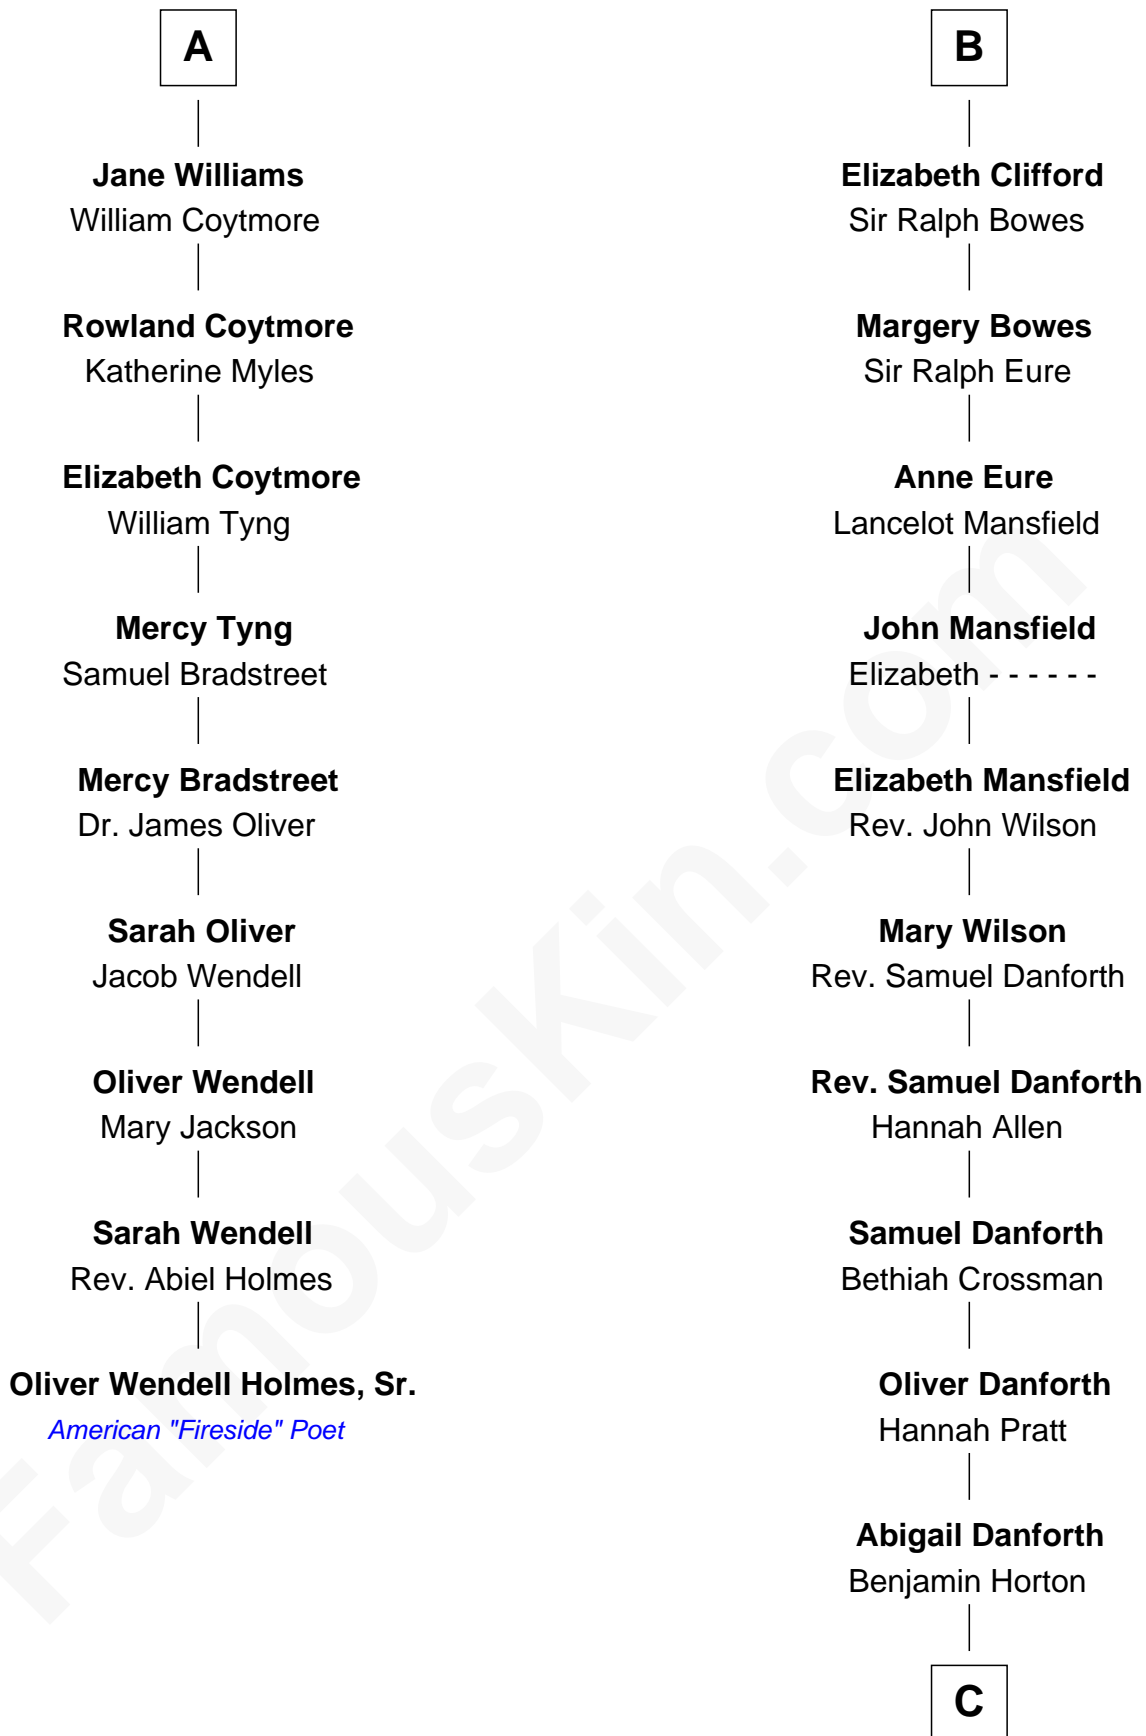

FamousKin.com
Relationship Chart of
Oliver Wendell Holmes, Sr.
American "Fireside" Poet

15th cousin 5 times removed of

E. C. Segar
Cartoonist (Popeye creator)

C

Abigail Danforth Horton

Eleazer Walker

Mary Jane Walker

Thomas Segar

Amzi Andrews Segar

Erma Irene Crisler

E. C. Segar

Cartoonist