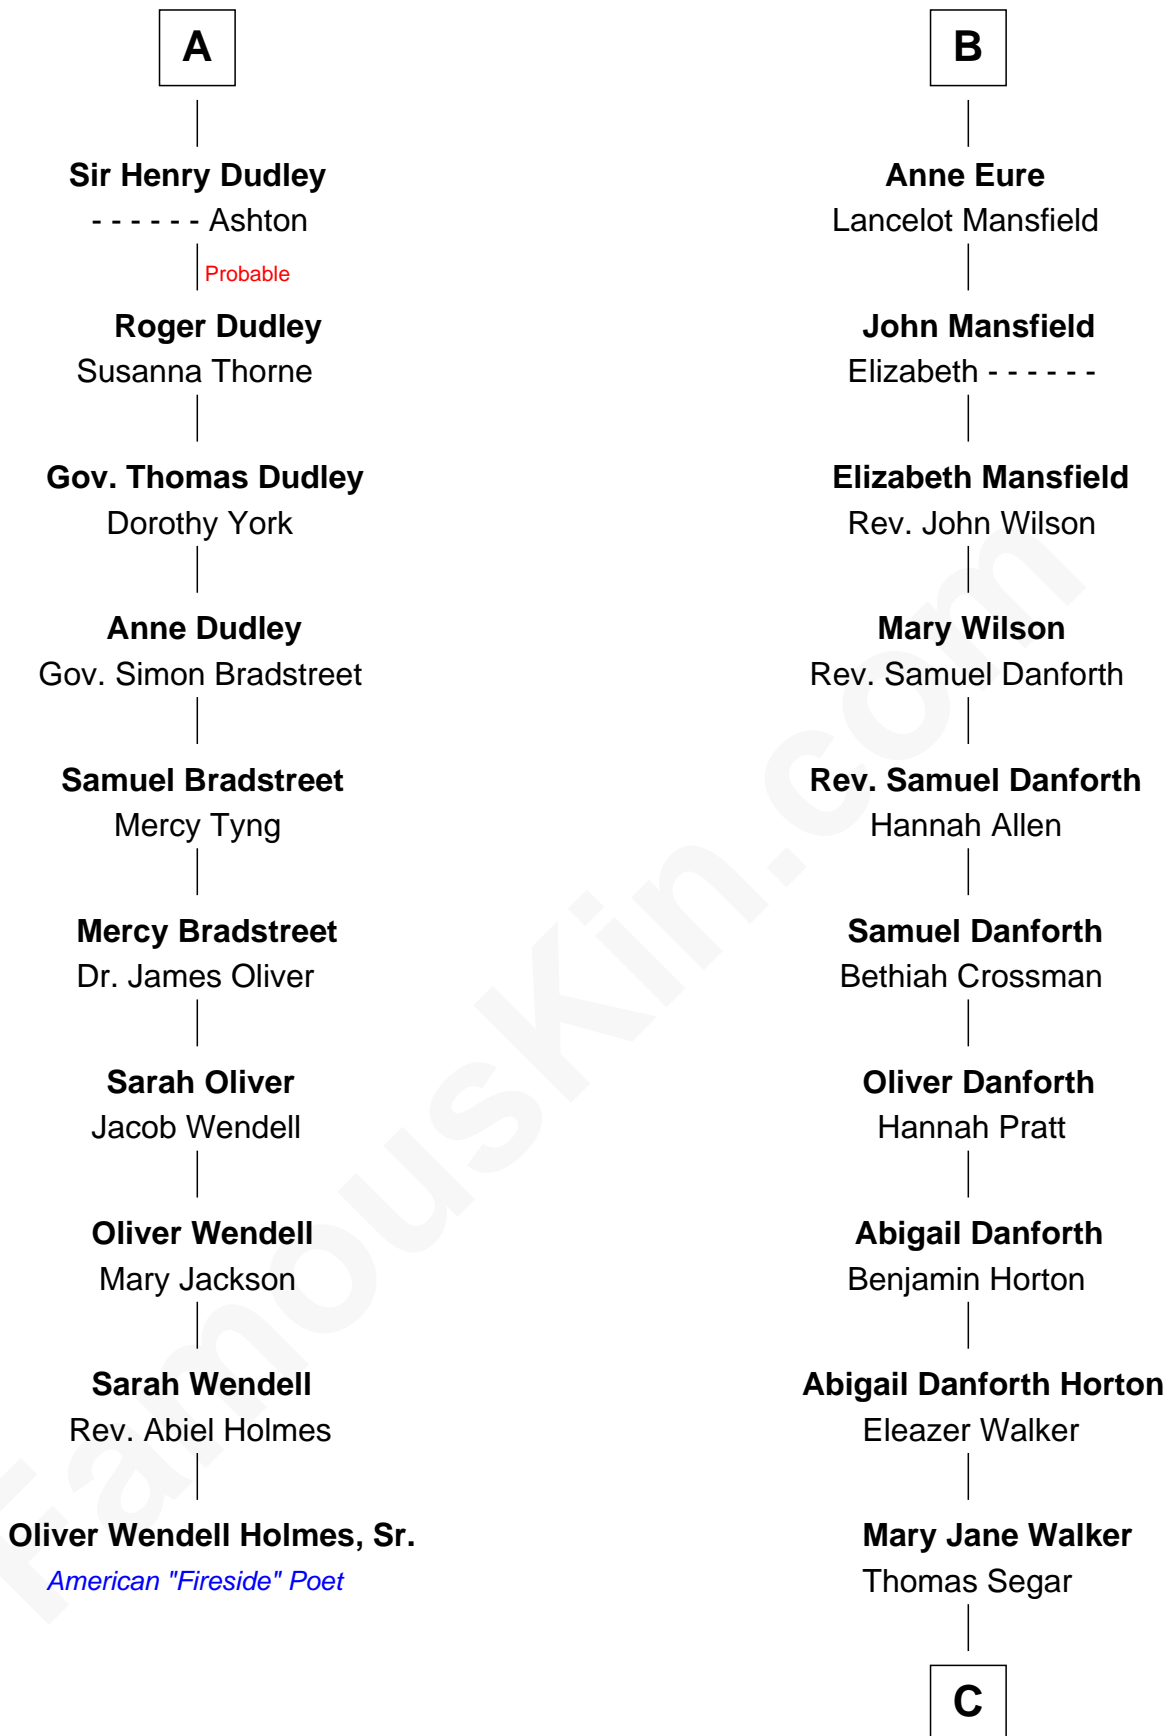

FamousKin.com
Relationship Chart of
Oliver Wendell Holmes, Sr.
American "Fireside" Poet

16th cousin 2 times removed of

E. C. Segar
Cartoonist (Popeye creator)

C

Amzi Andrews Segar

Erma Irene Crisler

E. C. Segar

Cartoonist

FamousKin.com