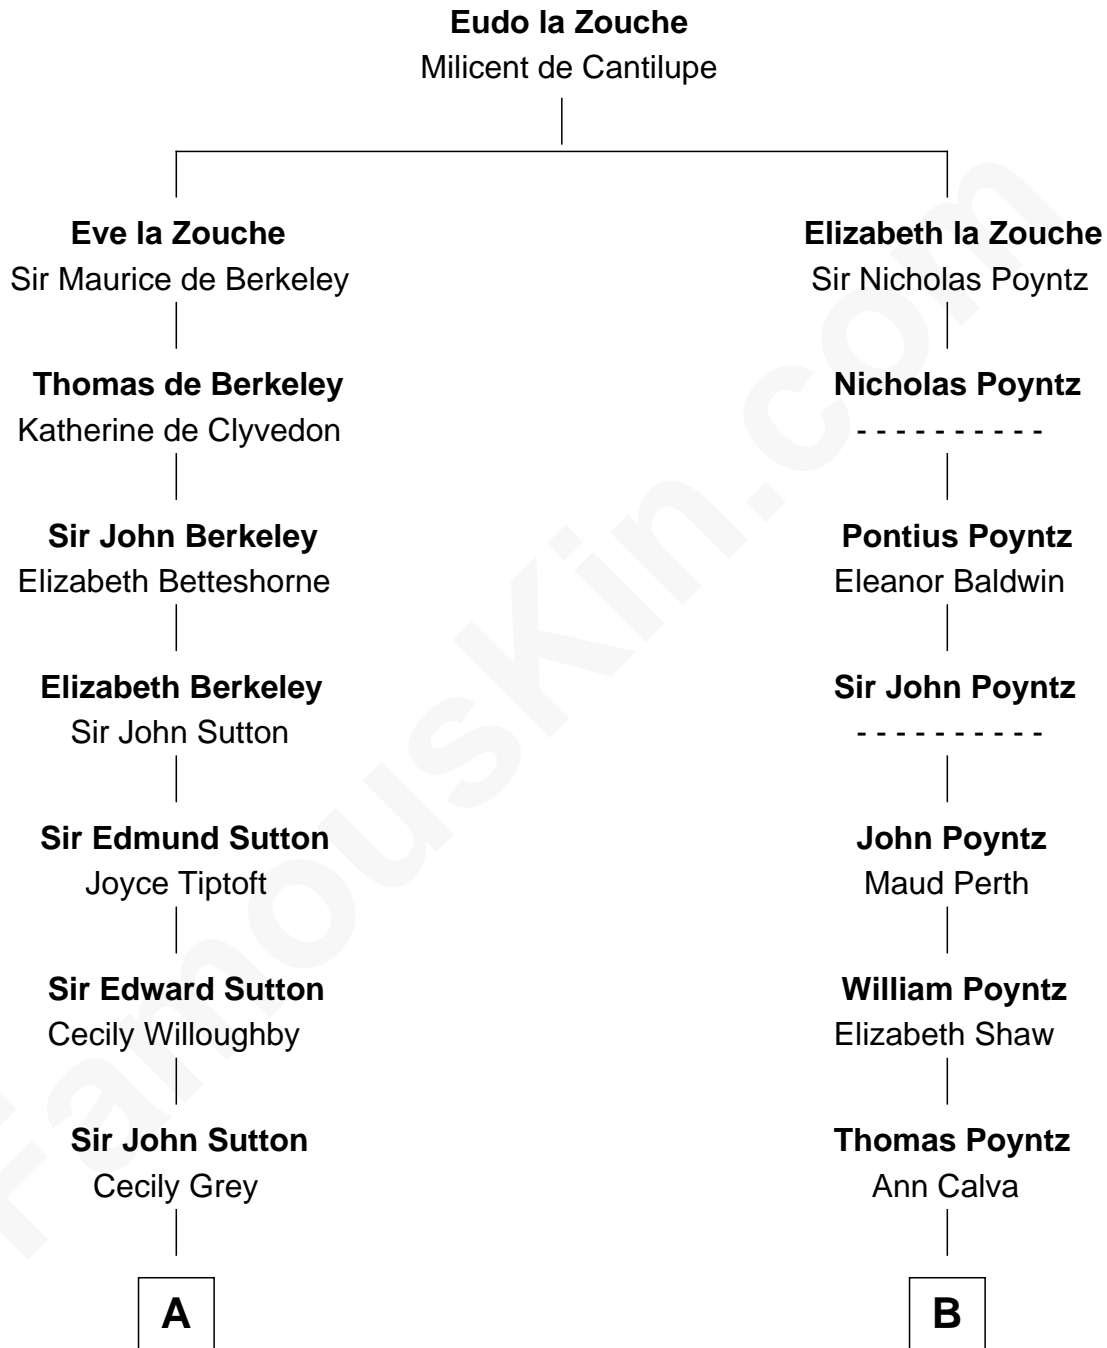

FamousKin.com
Relationship Chart of
Oliver Wendell Holmes, Sr.
American "Fireside" Poet

16th cousin 4 times removed of

Truman Capote
Author of In Cold Blood

C

—
John Brewer Knox
Lula Margaret Dinkins

—
Mabel Knox
Archulus Persons

—
Archulus Persons
Lillie May Faulk

—
Truman Capote
Author of [In Cold Blood](#)

FamousKin.com