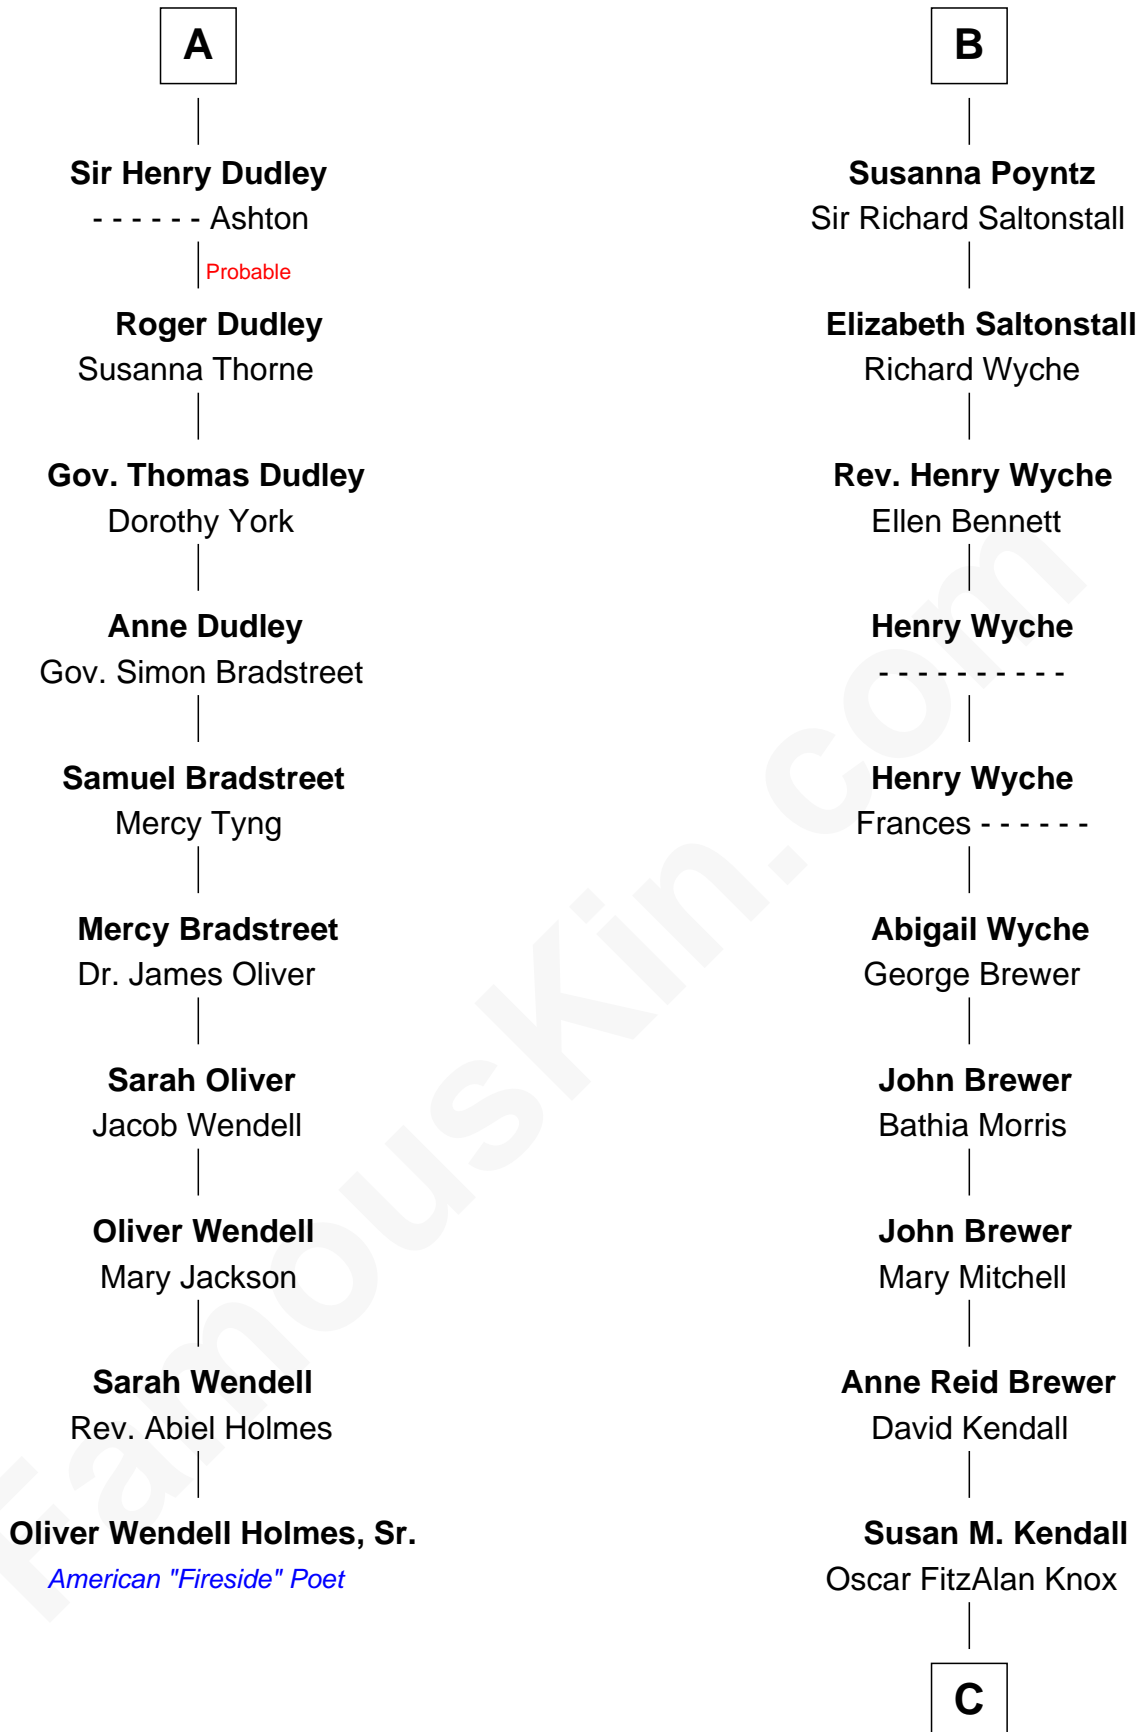

FamousKin.com
Relationship Chart of
Oliver Wendell Holmes, Sr.
American "Fireside" Poet

16th cousin 4 times removed of

Truman Capote
Author of In Cold Blood

C

—
John Brewer Knox
Lula Margaret Dinkins

—
Mabel Knox
Archulus Persons

—
Archulus Persons
Lillie May Faulk

—
Truman Capote
Author of [In Cold Blood](#)

FamousKin.com