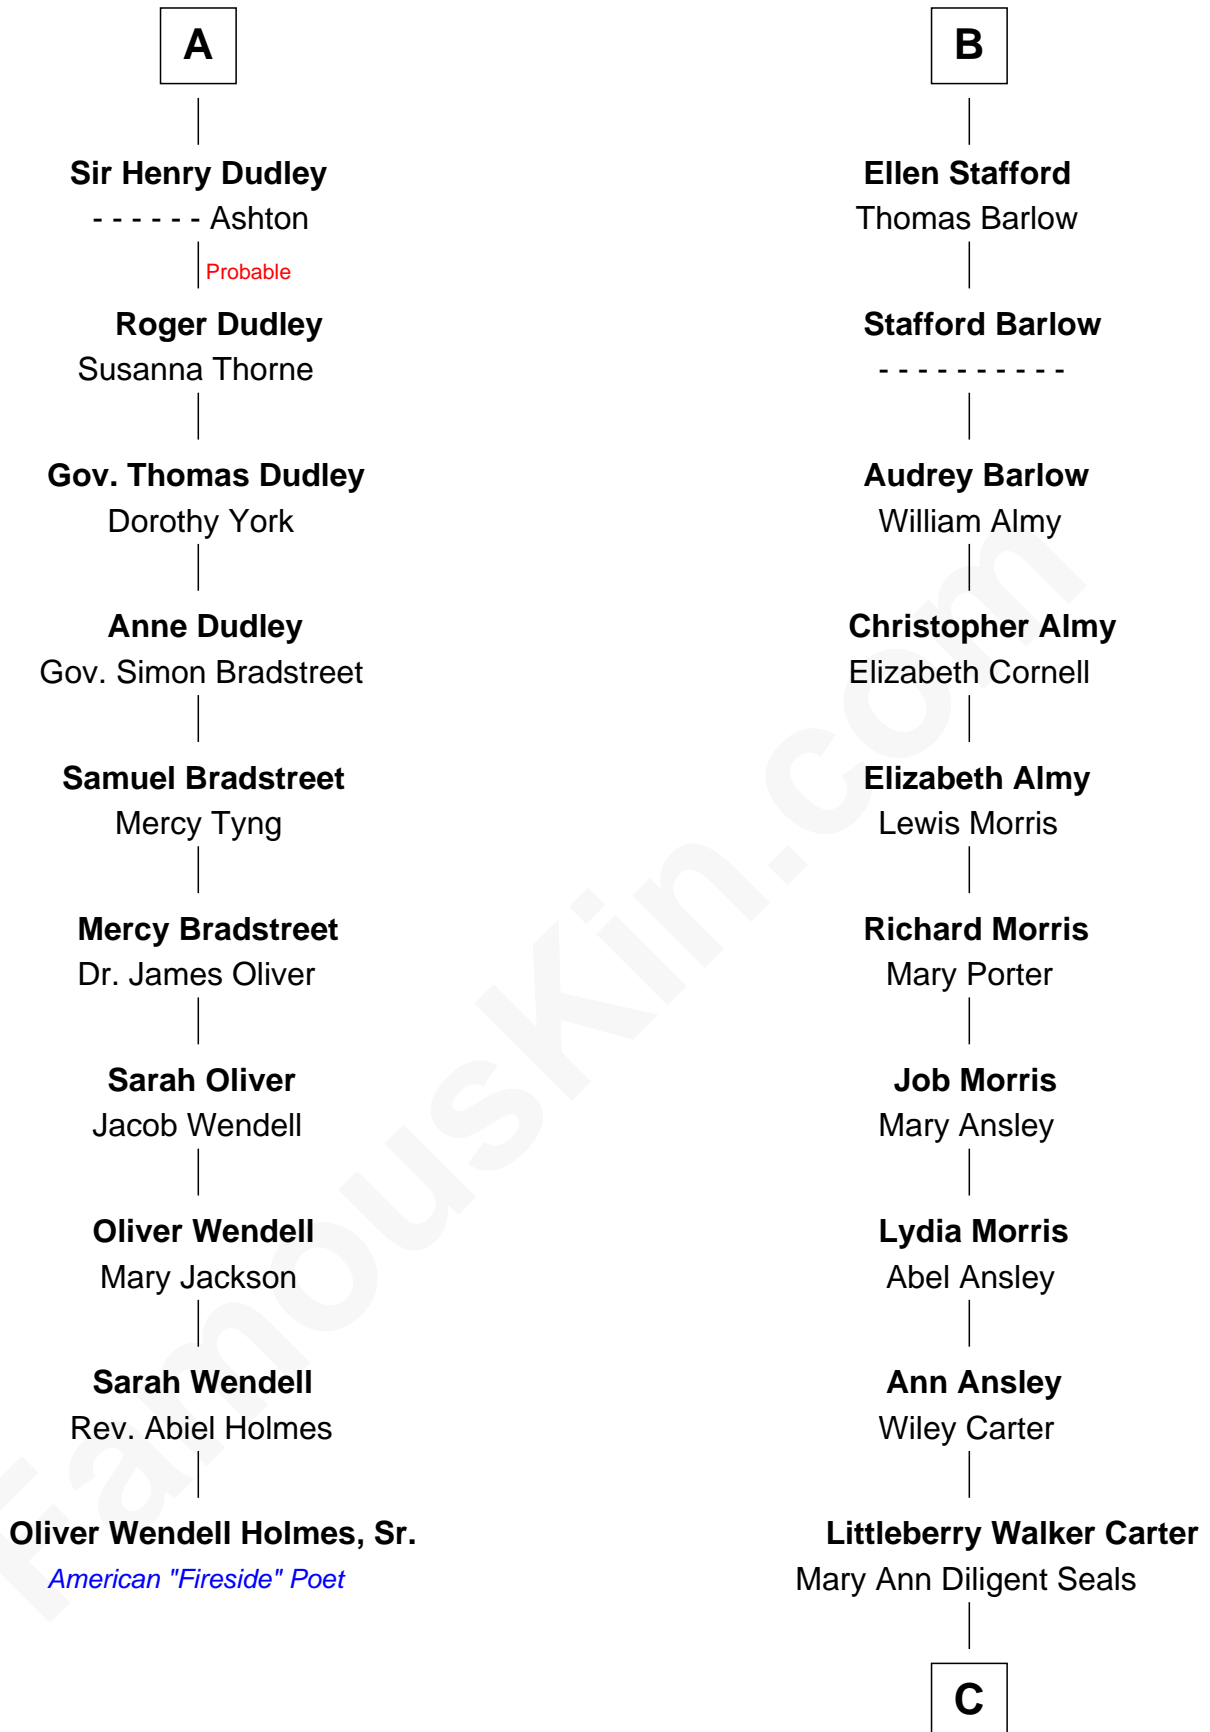

FamousKin.com
Relationship Chart of
Oliver Wendell Holmes, Sr.
American "Fireside" Poet

16th cousin 3 times removed of

Jimmy Carter
39th U.S. President

C

William Archibald Carter

Nina Pratt

Earl Carter

Lillian Gordy

Jimmy Carter

39th U.S. President

FamousKin.com