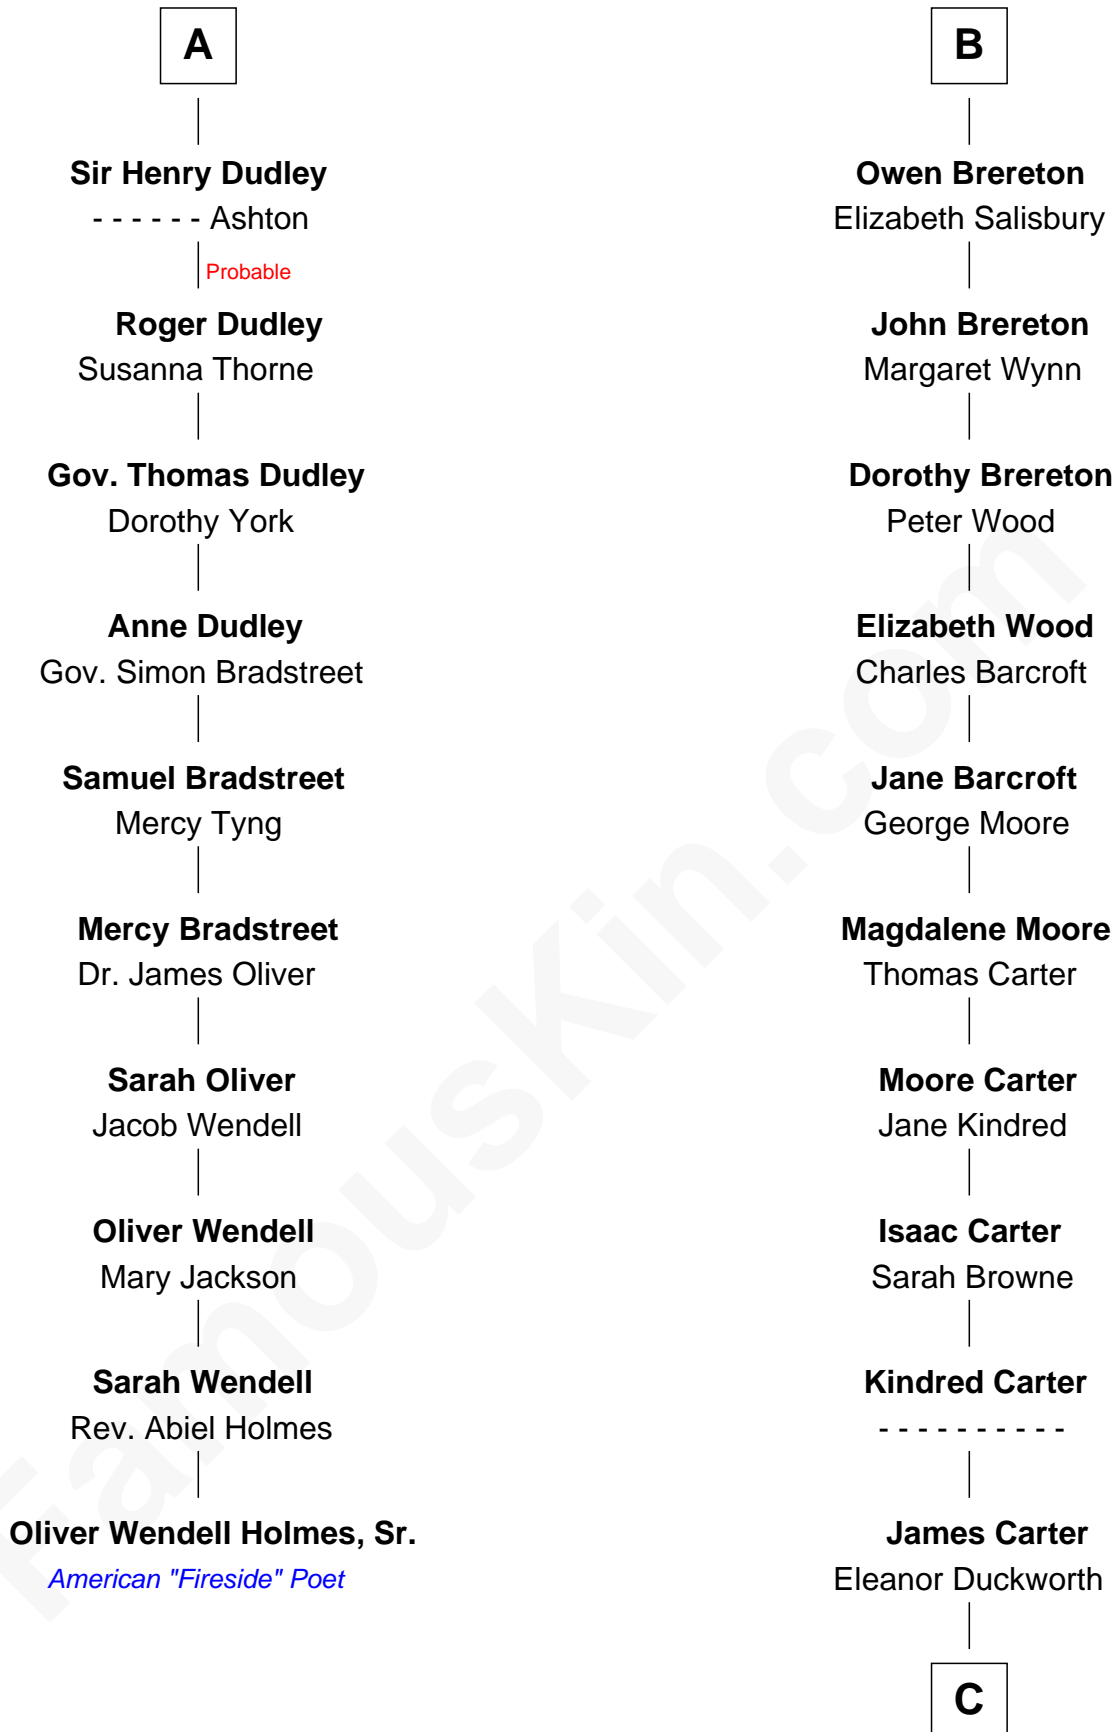

FamousKin.com
Relationship Chart of
Oliver Wendell Holmes, Sr.
American "Fireside" Poet

16th cousin 5 times removed of

Jimmy Carter
39th U.S. President

Sir Robert de Holland
 Maude la Zouche

C

Wiley Carter

Ann Ansley

Littleberry Walker Carter

Mary Ann Diligent Seals

William Archibald Carter

Nina Pratt

Earl Carter

Lillian Gordy

Jimmy Carter

39th U.S. President

FamousKin.com