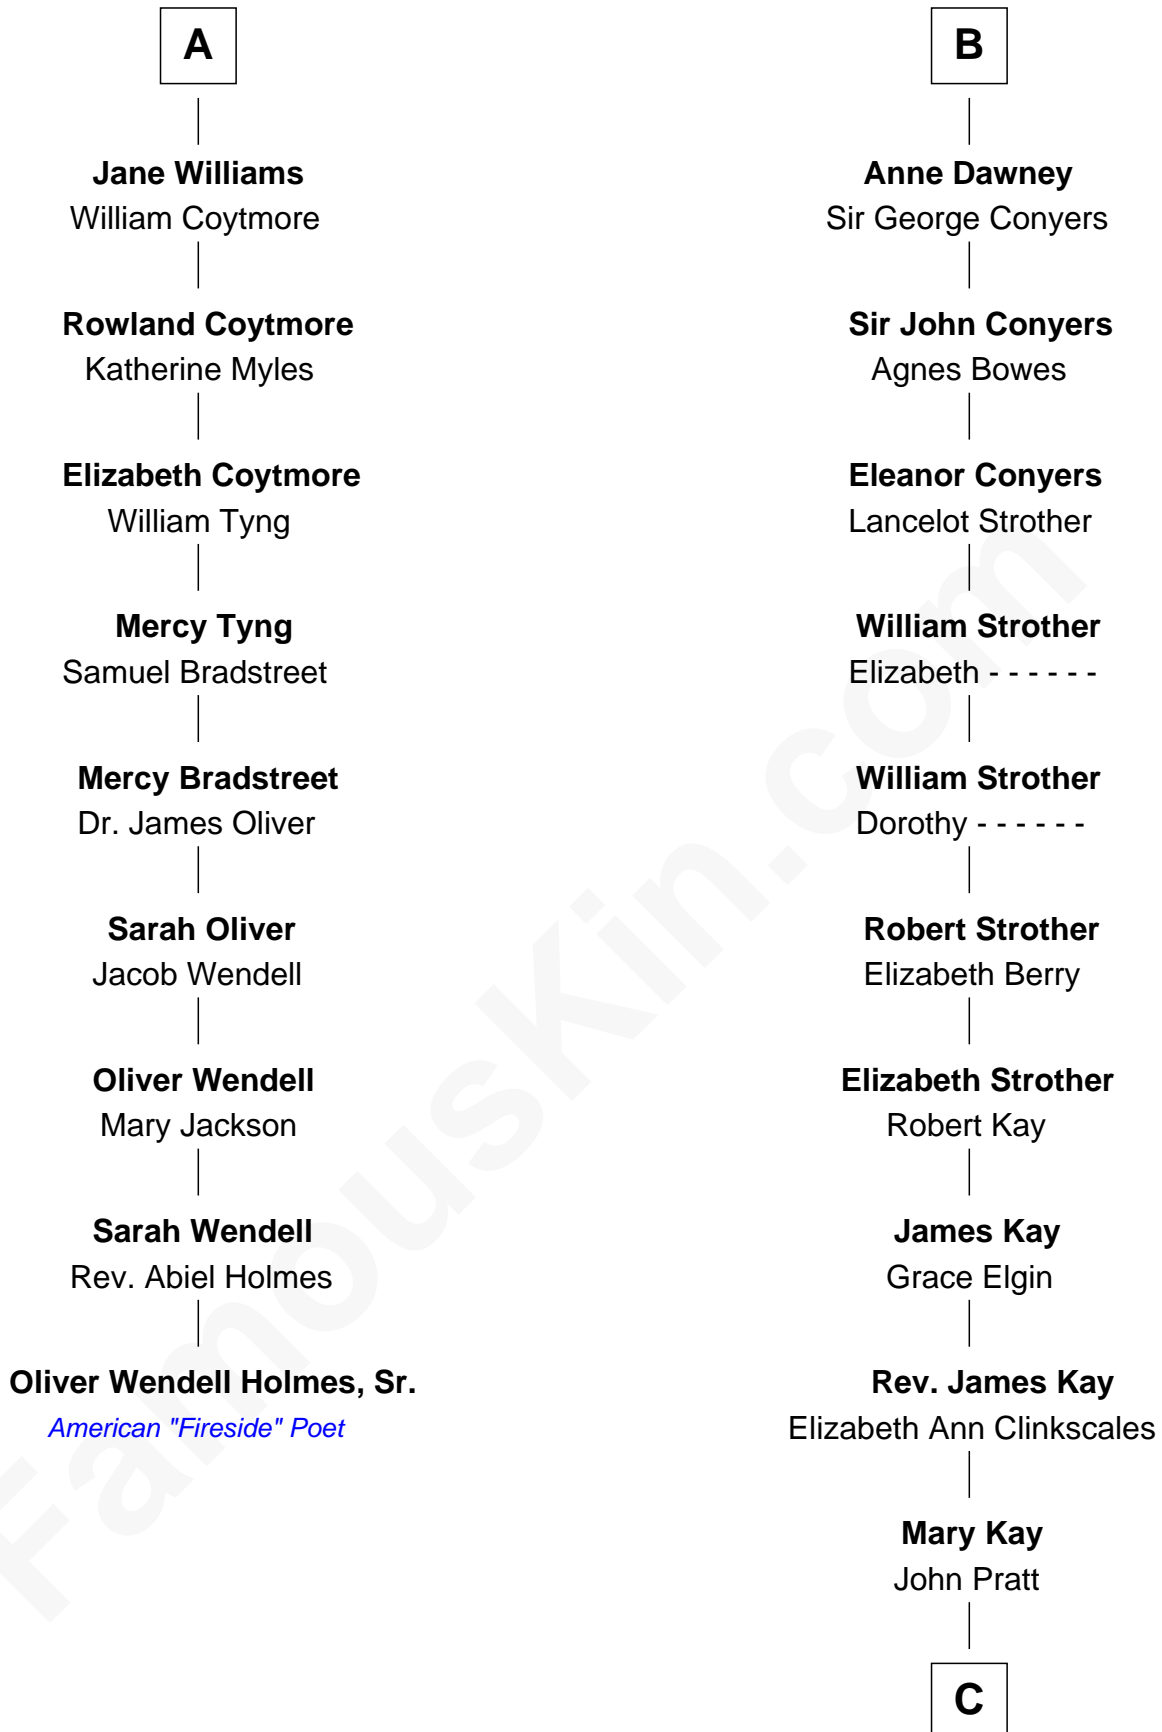

**FamousKin.com**  
**Relationship Chart of**  
**Oliver Wendell Holmes, Sr.**  
*American "Fireside" Poet*

15th cousin 5 times removed of

**Jimmy Carter**  
*39th U.S. President*

**C**

**James E. Pratt**

Sophonra C. Cowan

**Nina Pratt**

William Archibald Carter

**Earl Carter**

Lillian Gordy

**Jimmy Carter**

*39th U.S. President*

FamousKin.com