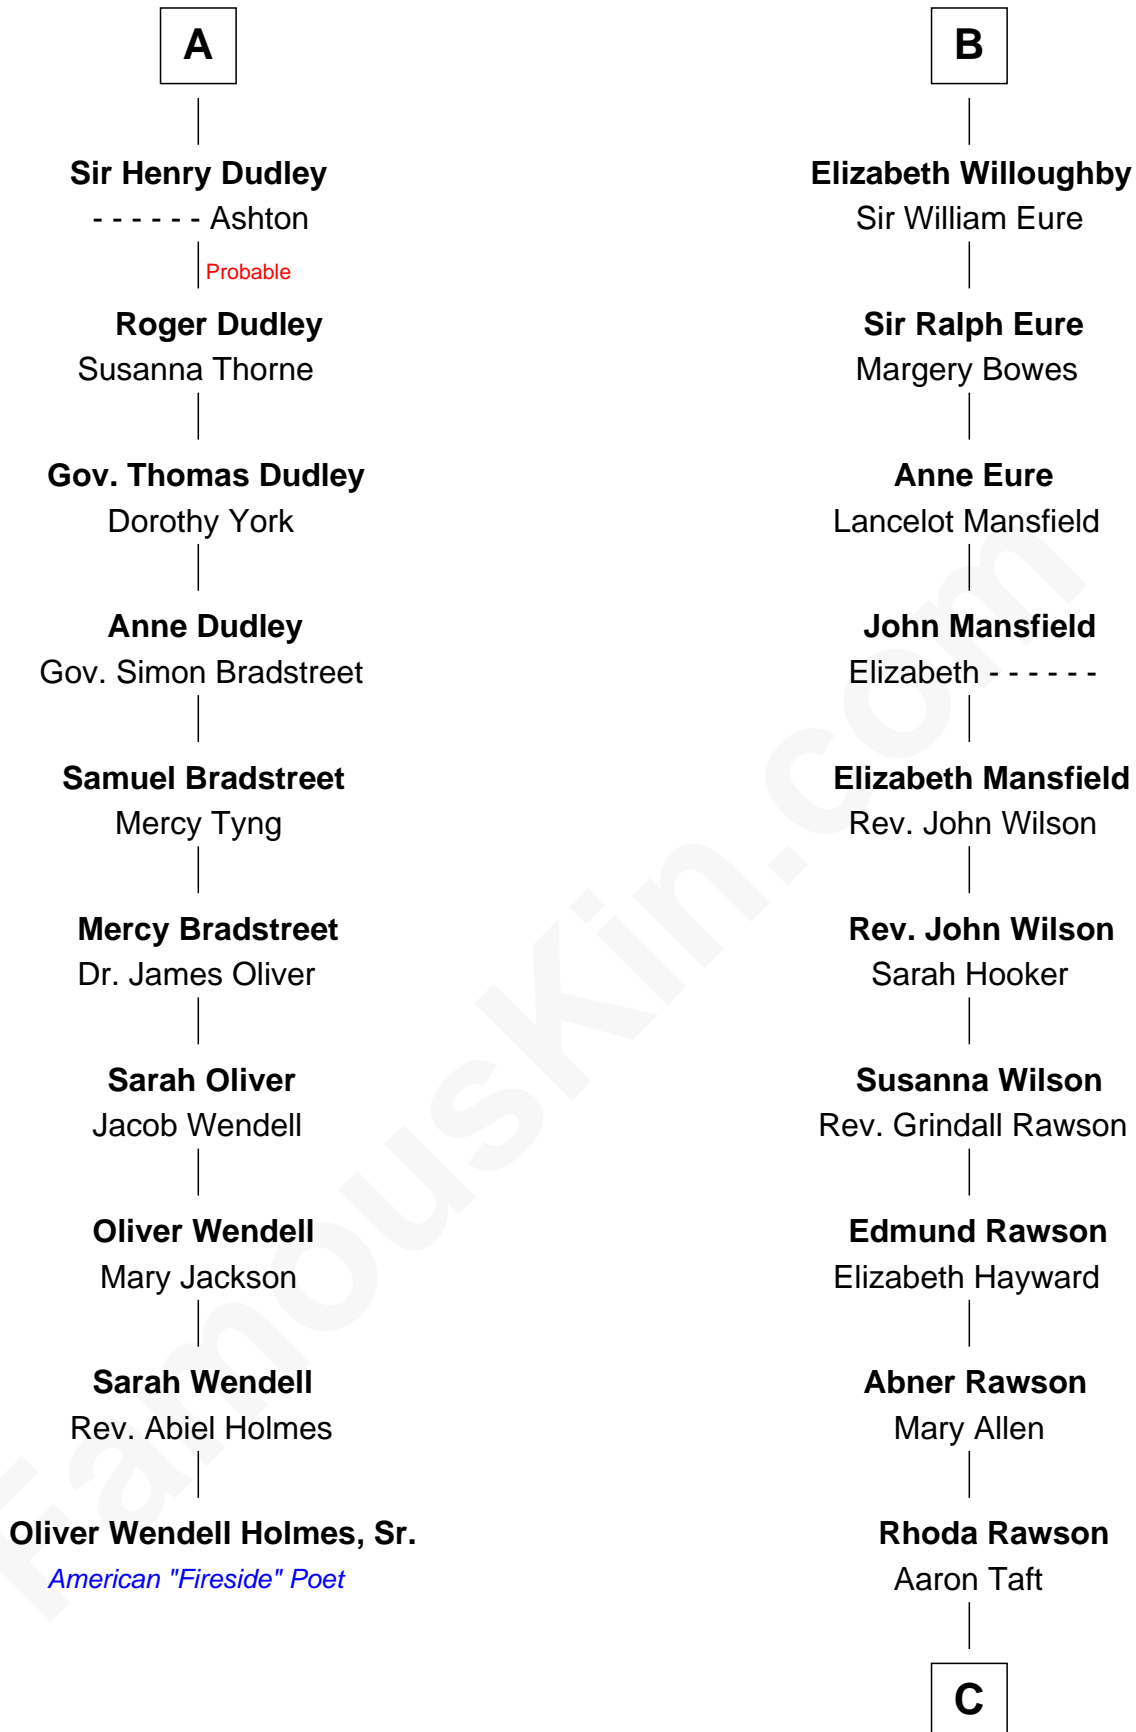

**FamousKin.com**  
**Relationship Chart of**  
**Oliver Wendell Holmes, Sr.**  
*American "Fireside" Poet*

**16th cousin 3 times removed of**  
**William Howard Taft**  
*27th U.S. President*

C

**Peter Rawson Taft**

Sylvia Howard

**Alphonso Taft**

Louisa Maria Torrey

**William Howard Taft**

*27th U.S. President*

FamousKin.com