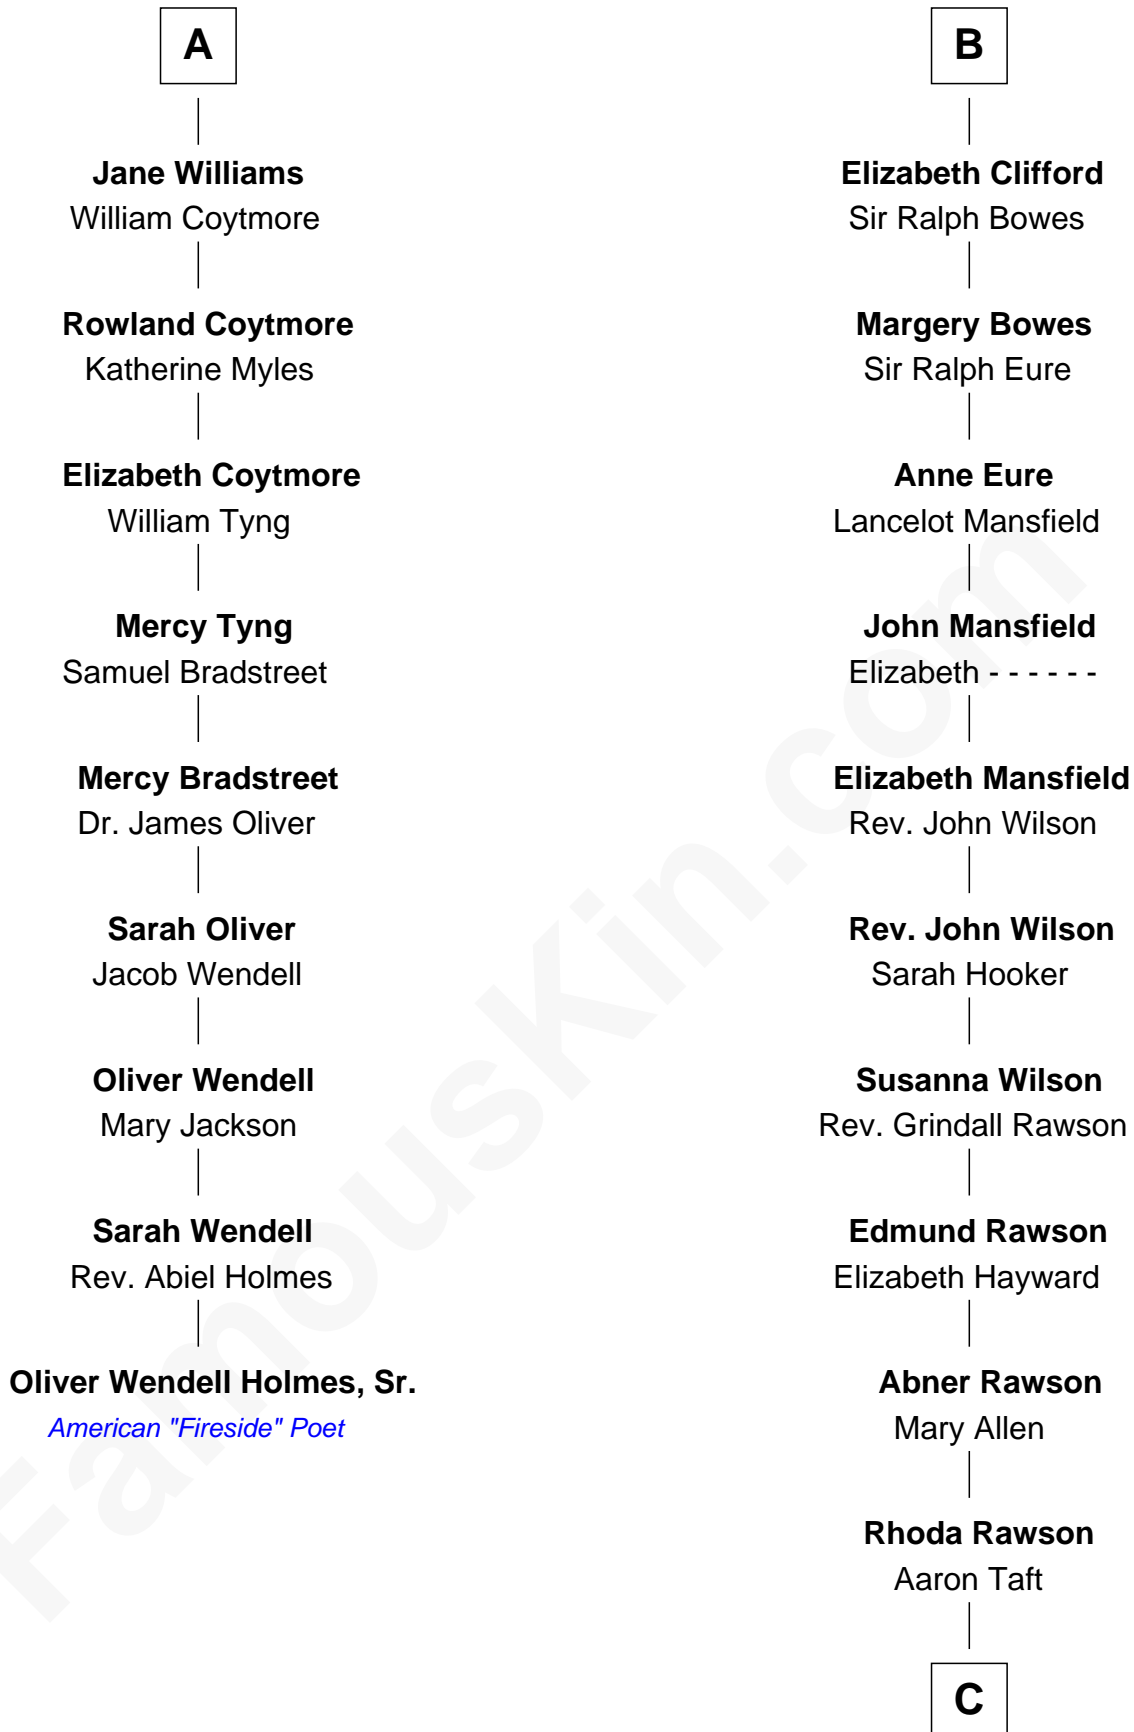

FamousKin.com
Relationship Chart of
Oliver Wendell Holmes, Sr.
American "Fireside" Poet

15th cousin 4 times removed of

William Howard Taft
27th U.S. President

C

Peter Rawson Taft

Sylvia Howard

Alphonso Taft

Louisa Maria Torrey

William Howard Taft

27th U.S. President

FamousKin.com