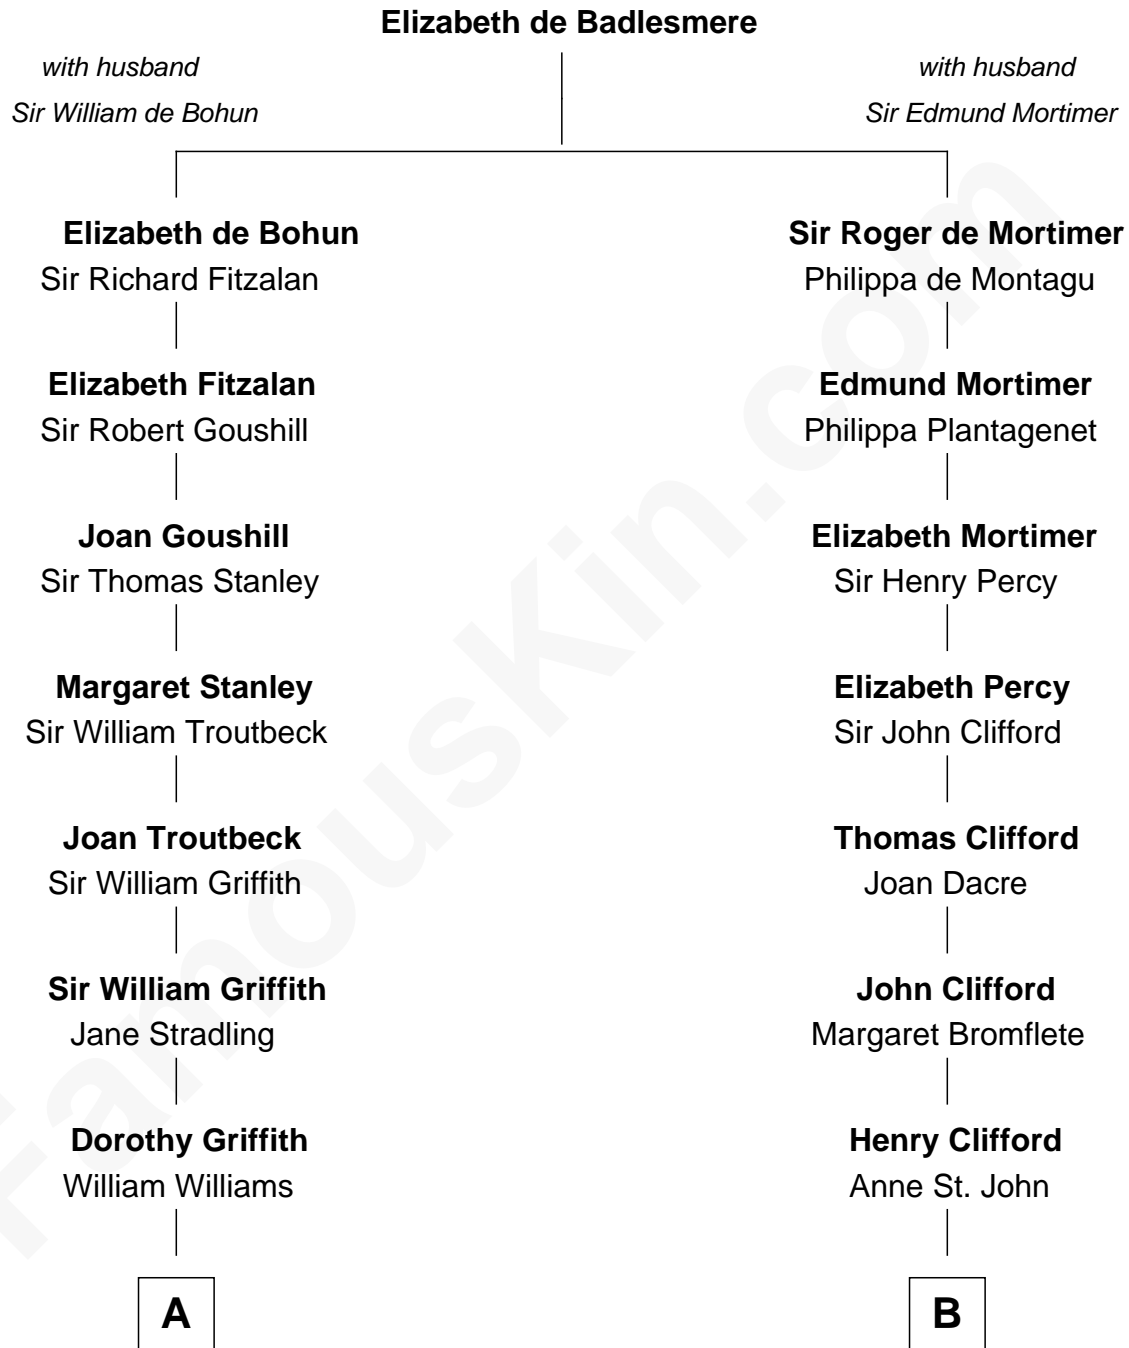

FamousKin.com
Relationship Chart of
Oliver Wendell Holmes, Sr.
American "Fireside" Poet

15th cousin 4 times removed of

William Howard Taft
27th U.S. President

C

Peter Rawson Taft

Sylvia Howard

Alphonso Taft

Louisa Maria Torrey

William Howard Taft

27th U.S. President

FamousKin.com