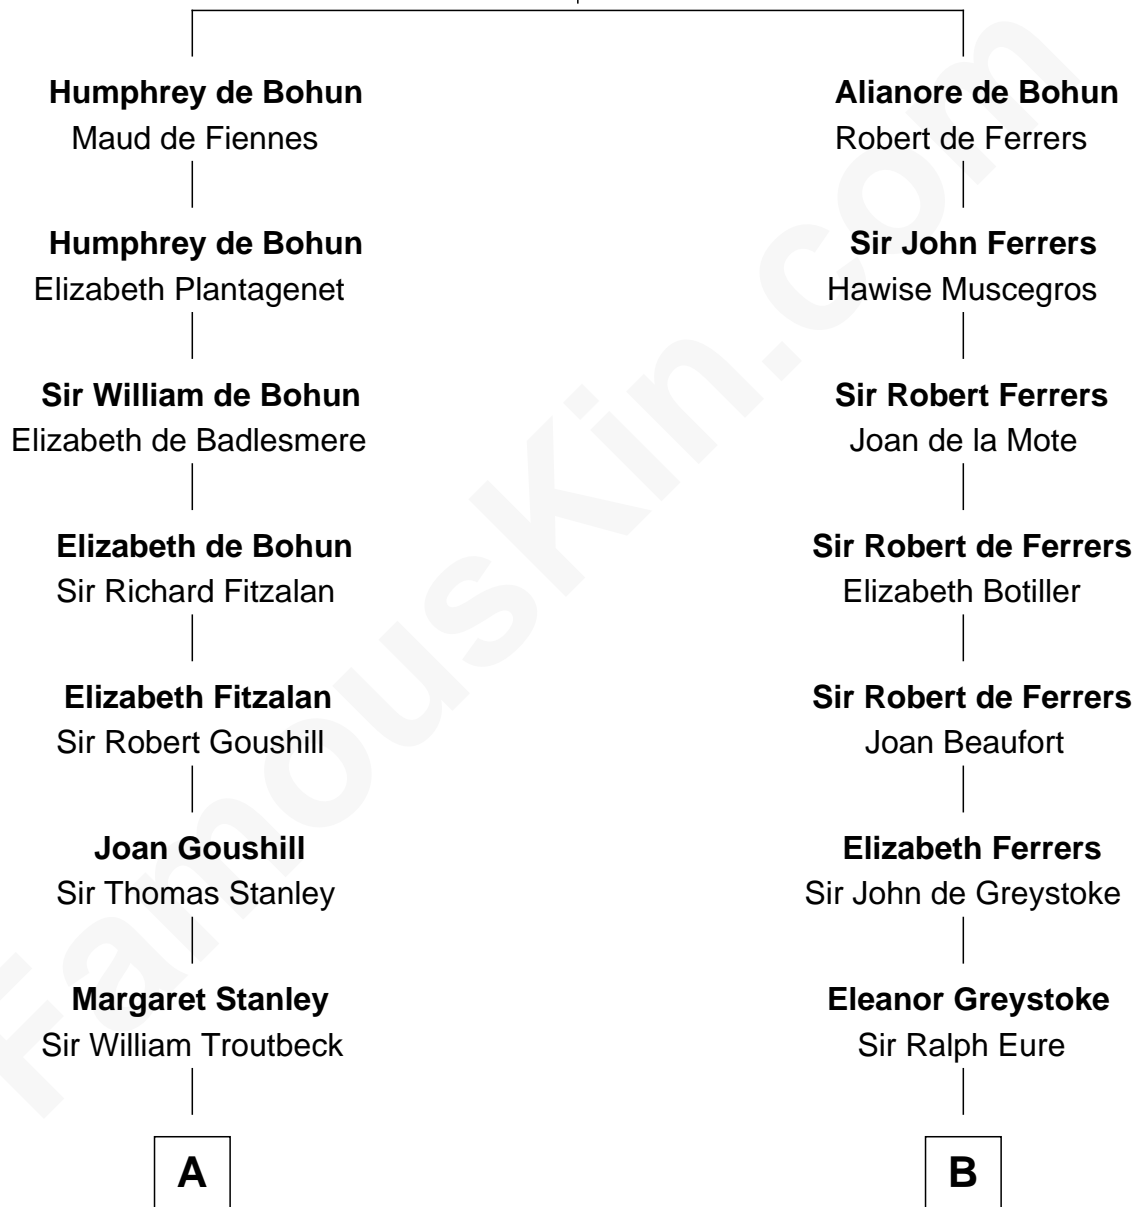

FamousKin.com
Relationship Chart of
Oliver Wendell Holmes, Sr.
American "Fireside" Poet

18th cousin 3 times removed of

William Howard Taft
27th U.S. President

Sir Humphrey de Bohun
 Eleanor de Braiose

C

Sarah Wendell
Rev. Abiel Holmes

Oliver Wendell Holmes, Sr.
American "Fireside" Poet

D

Abner Rawson
Mary Allen

Rhoda Rawson
Aaron Taft

Peter Rawson Taft
Sylvia Howard

Alphonso Taft
Louisa Maria Torrey

William Howard Taft
27th U.S. President