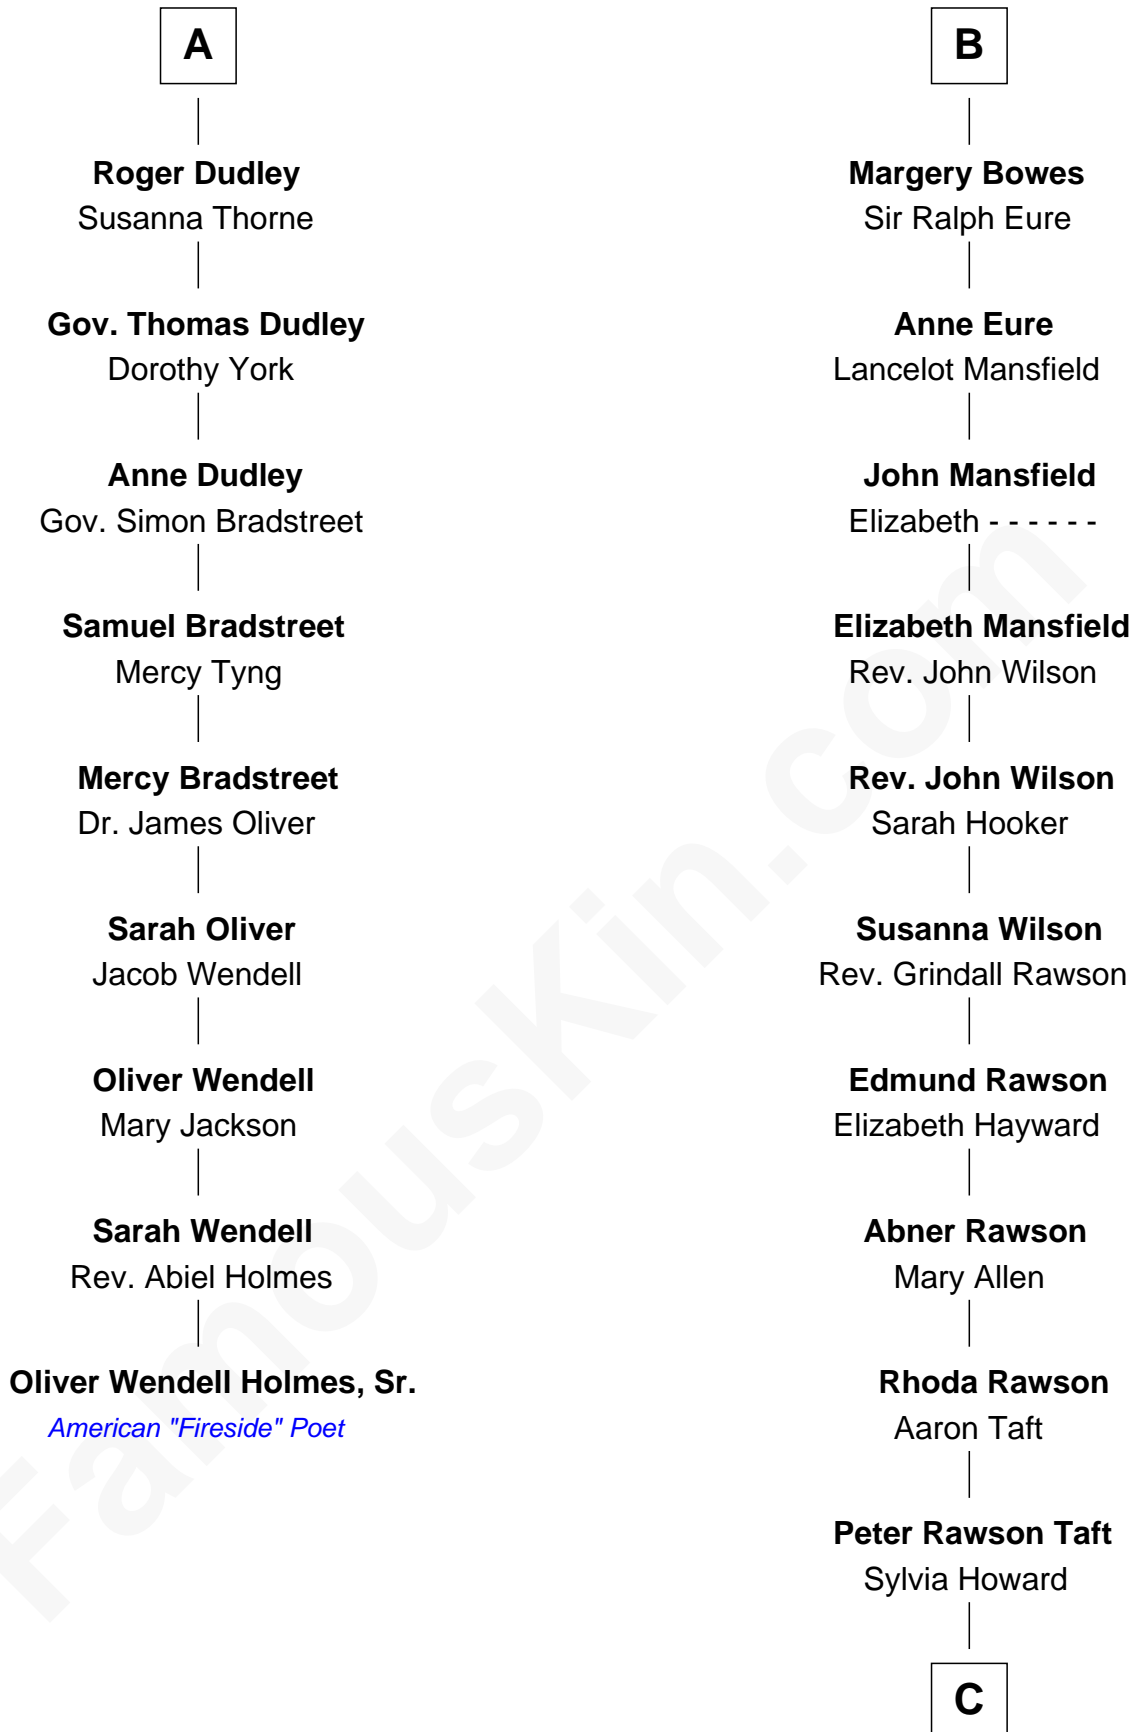

FamousKin.com
Relationship Chart of
Oliver Wendell Holmes, Sr.
American "Fireside" Poet

15th cousin 3 times removed of
William Howard Taft
27th U.S. President

Sir Maurice de Berkeley
 Eve la Zouche

Thomas de Berkeley
 Katherine de Clyvedon

Sir John Berkeley
 Elizabeth Betteshorne

Elizabeth Berkeley
 Sir John Sutton

Sir Edmund Sutton
 Joyce Tiptoft

Sir Edward Sutton
 Cecily Willoughby

Sir John Sutton
 Cecily Grey

Sir Henry Dudley
 ----- Ashton

Probable

A

Isabel de Berkeley
 Sir Robert de Clifford

Sir Roger de Clifford
 Maud de Beauchamp

Katherine de Clifford
 Sir Ralph de Greystoke

Joan de Greystoke
 Sir William Bowes

Sir William Bowes
 Maud FitzHugh

Sir Ralph Bowes
 Margery Conyers

Sir Ralph Bowes
 Elizabeth Clifford

B

C

Alphonso Taft
Louisa Maria Torrey

William Howard Taft
27th U.S. President

FamousKin.com