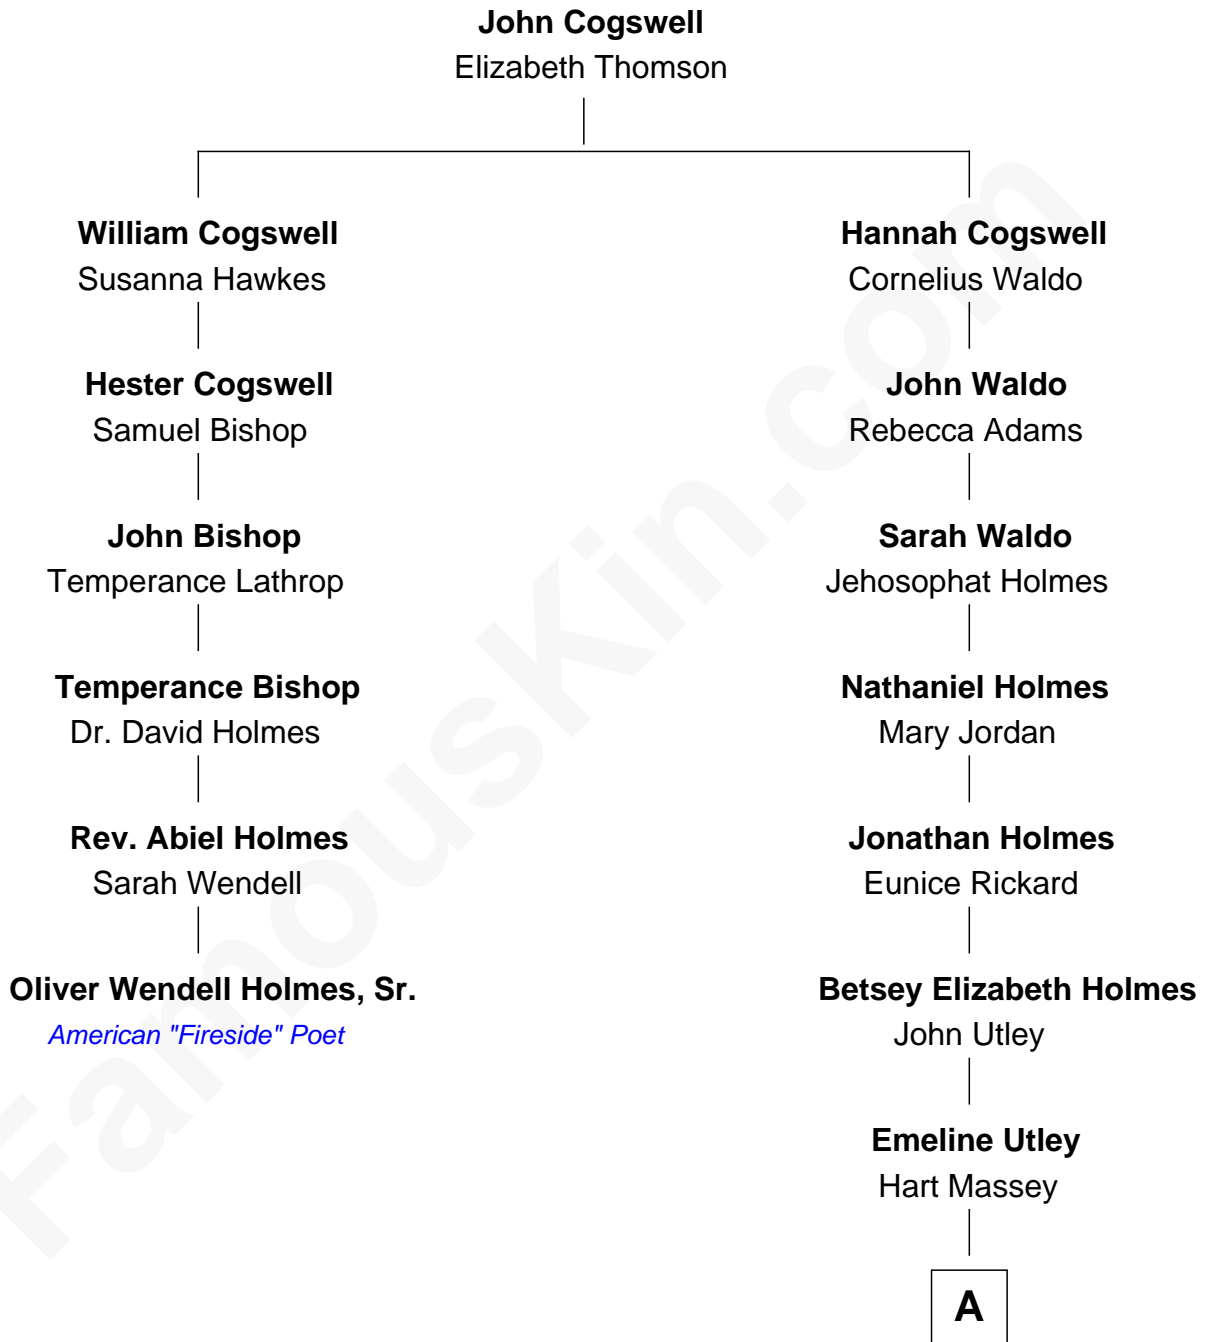

FamousKin.com
Relationship Chart of
Oliver Wendell Holmes, Sr.
American "Fireside" Poet

5th cousin 4 times removed of
Ray Stanton Avery
Founder, Avery Dennison Corp.

A

—
Ella Amelia Massey
Samuel Fowler Dickinson

—
Emma Miller Dickinson
Oliver Perry Avery

—
Ray Stanton Avery
Founder, Avery Dennison Corp.

FamousKin.com