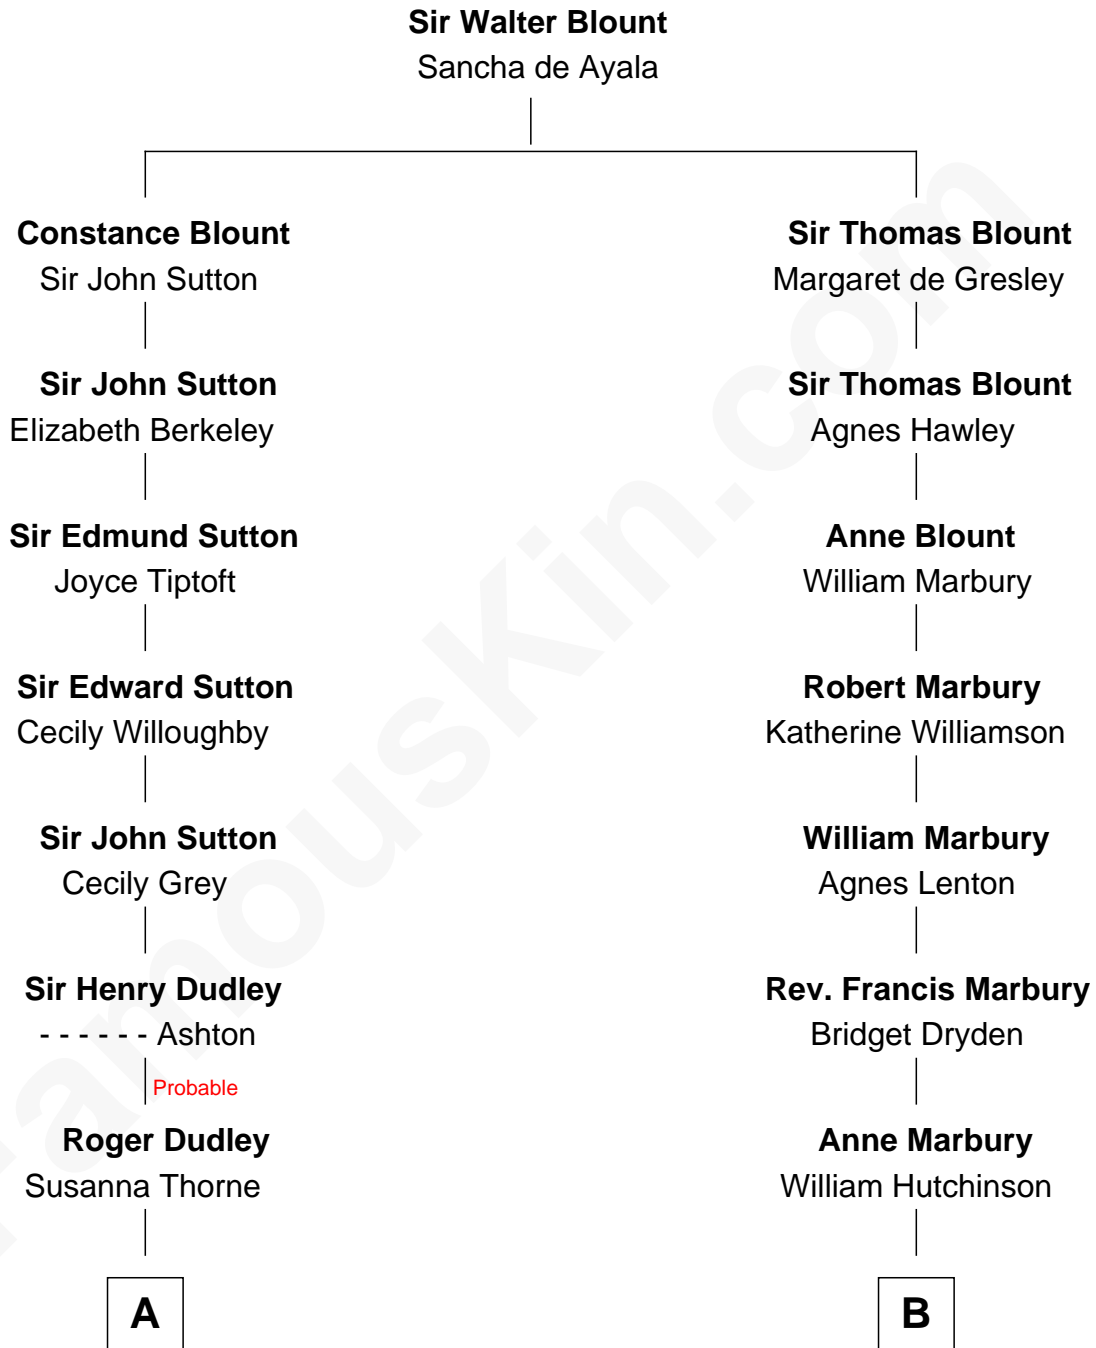

**FamousKin.com**  
**Relationship Chart of**  
**Oliver Wendell Holmes, Sr.**  
*American "Fireside" Poet*

**14th cousin 3 times removed of**  
**Mitt Romney**  
*70th Governor of Massachusetts*

Mitt Romney photo by [Gage Skidmore](#) (CC BY-SA 3.0)