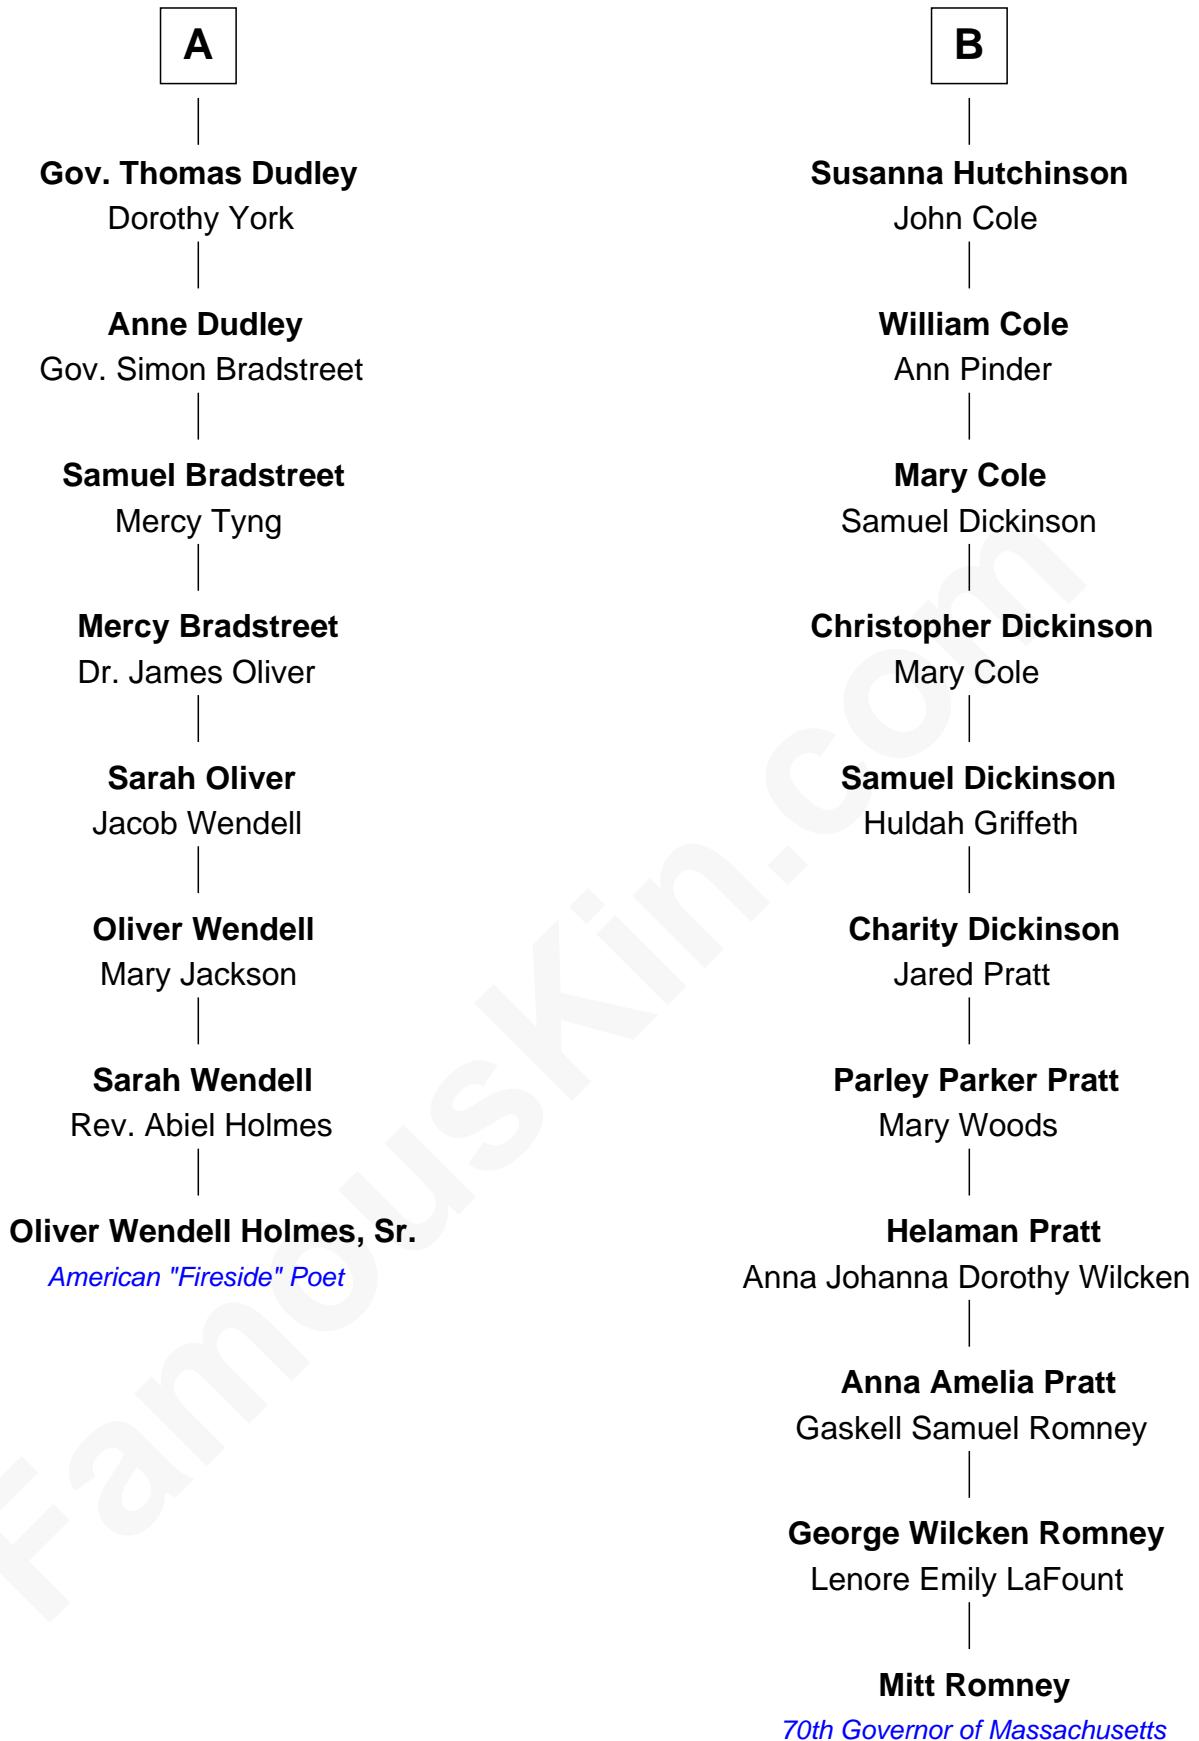

**FamousKin.com**  
**Relationship Chart of**  
**Oliver Wendell Holmes, Sr.**  
*American "Fireside" Poet*

**14th cousin 3 times removed of**  
**Mitt Romney**  
*70th Governor of Massachusetts*

Mitt Romney photo by [Gage Skidmore](#) (CC BY-SA 3.0)