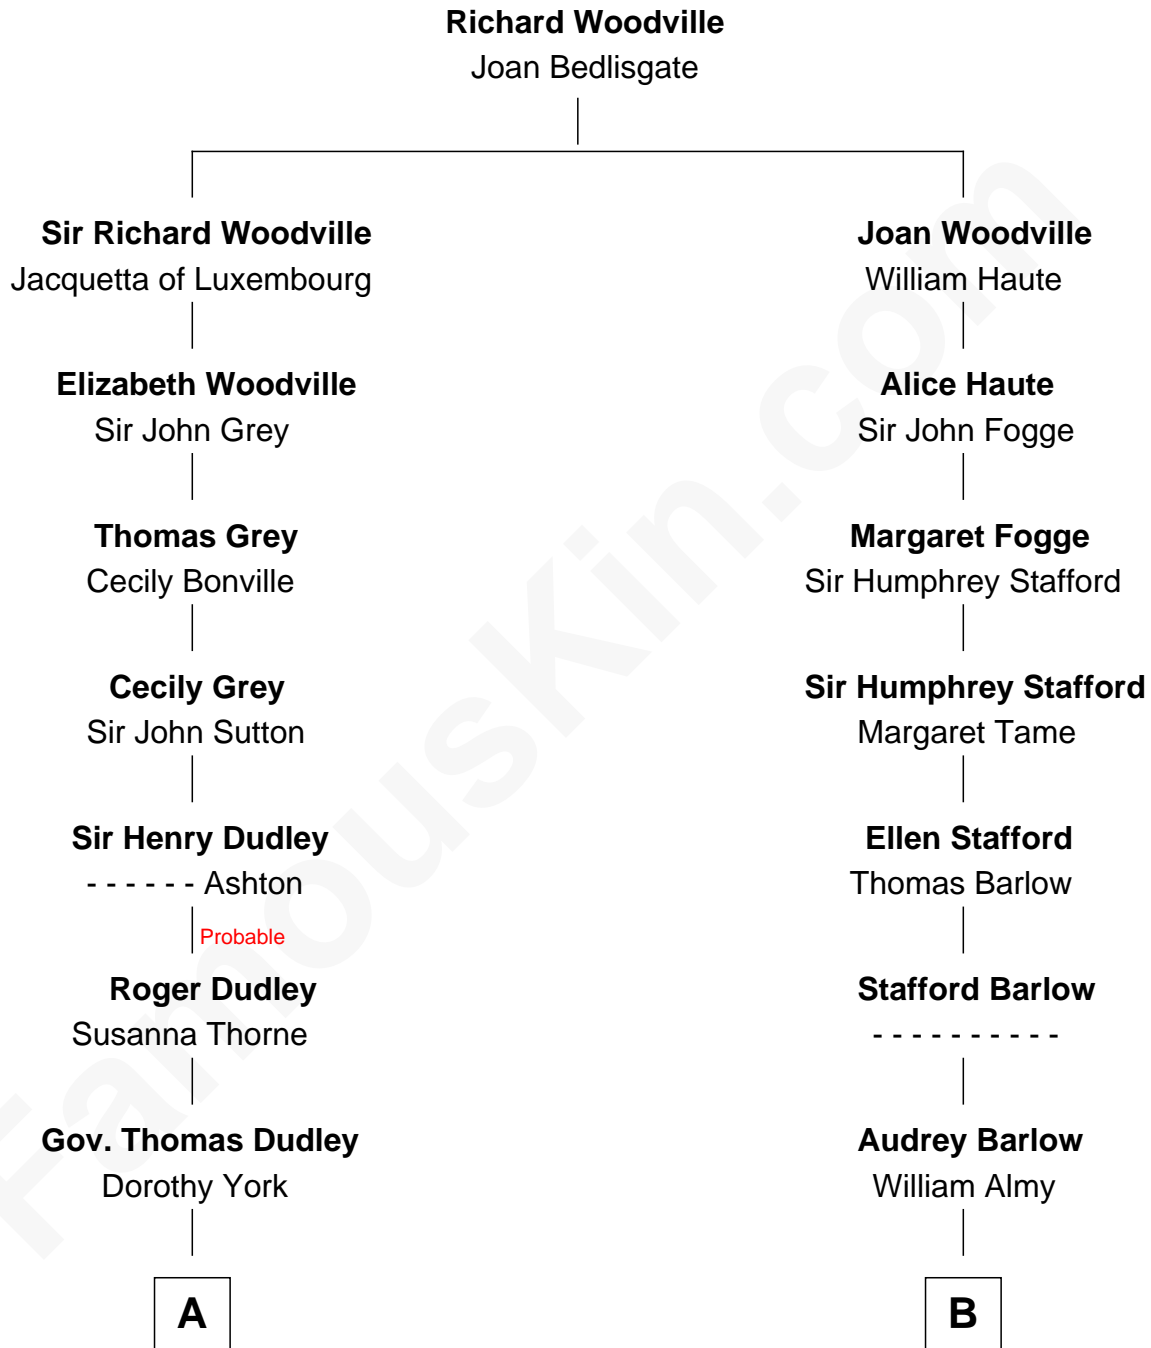

**FamousKin.com**  
**Relationship Chart of**  
**Oliver Wendell Holmes, Sr.**  
*American "Fireside" Poet*

**13th cousin 4 times removed of**  
**Mitt Romney**  
*70th Governor of Massachusetts*

Mitt Romney photo by [Gage Skidmore](#) (CC BY-SA 3.0)