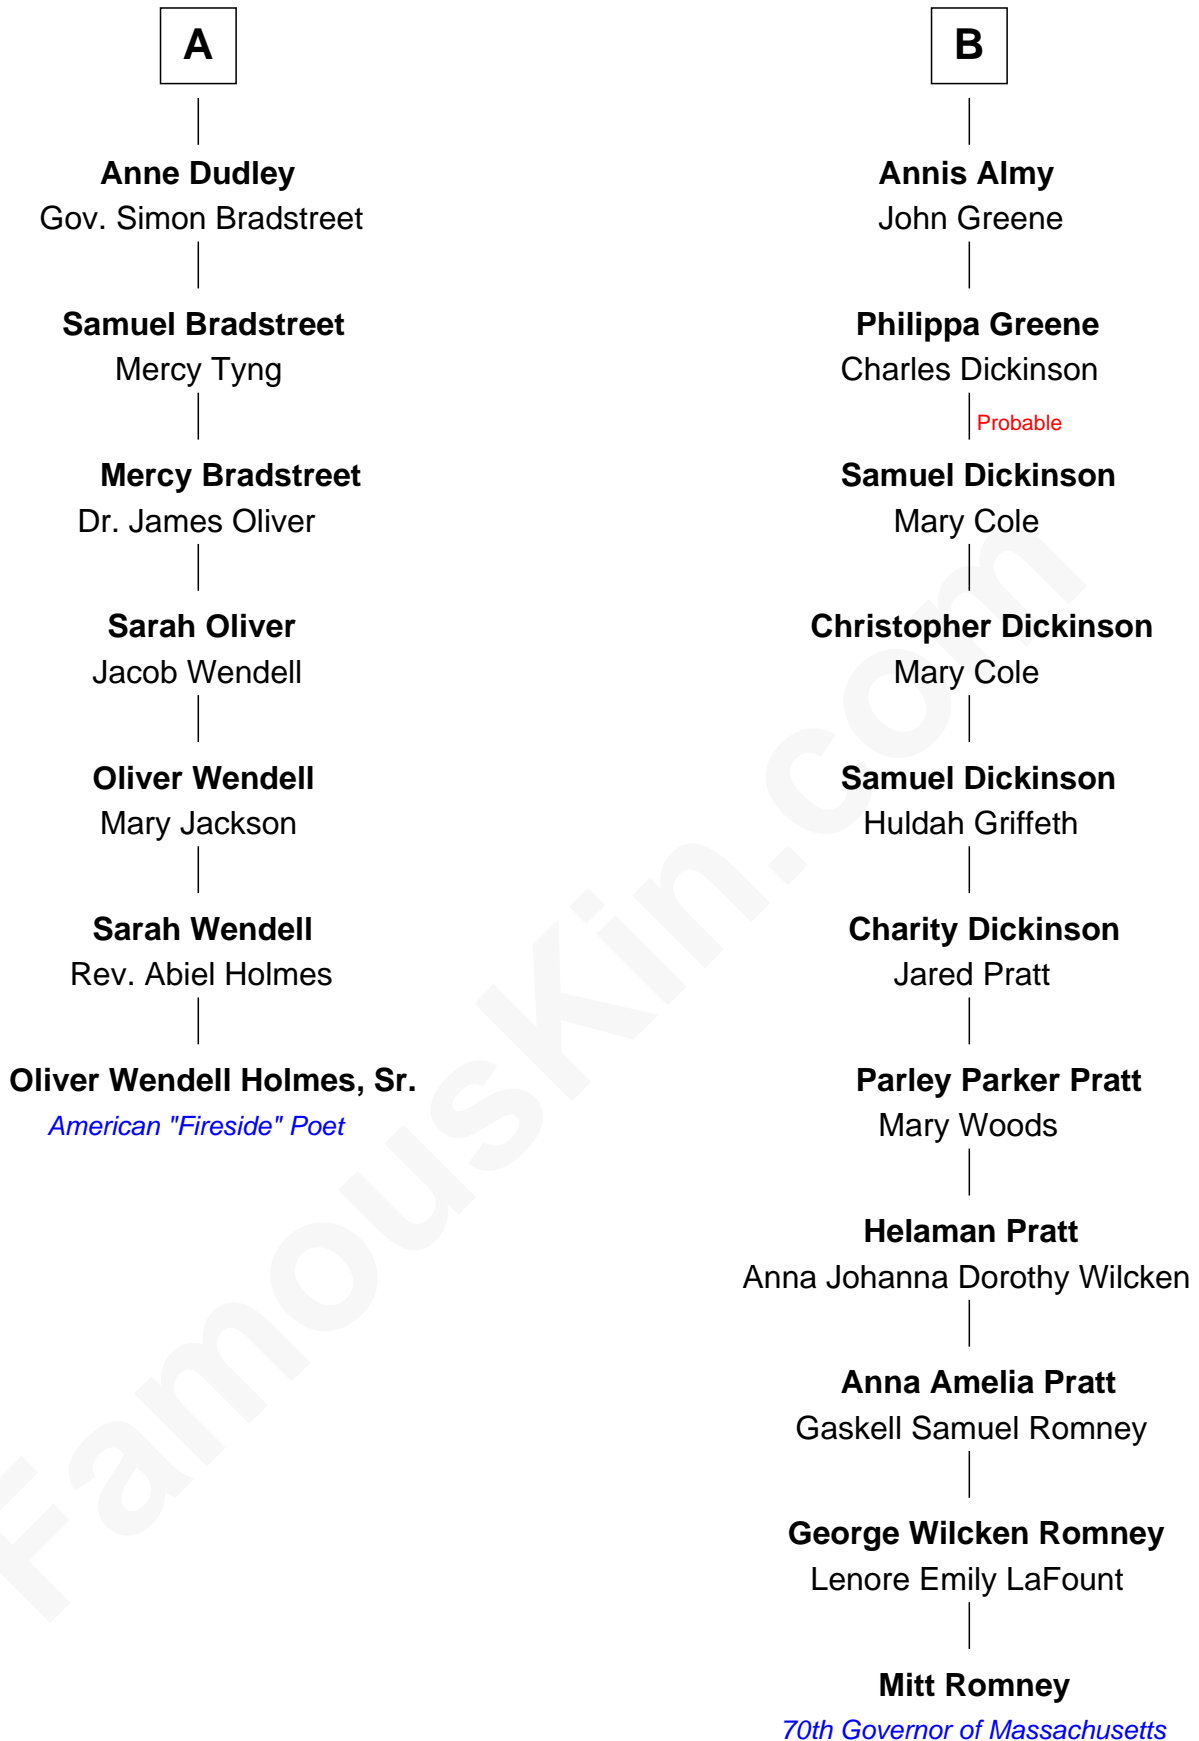

**FamousKin.com**  
**Relationship Chart of**  
**Oliver Wendell Holmes, Sr.**  
*American "Fireside" Poet*

**13th cousin 4 times removed of**  
**Mitt Romney**  
*70th Governor of Massachusetts*

Mitt Romney photo by [Gage Skidmore](#) (CC BY-SA 3.0)