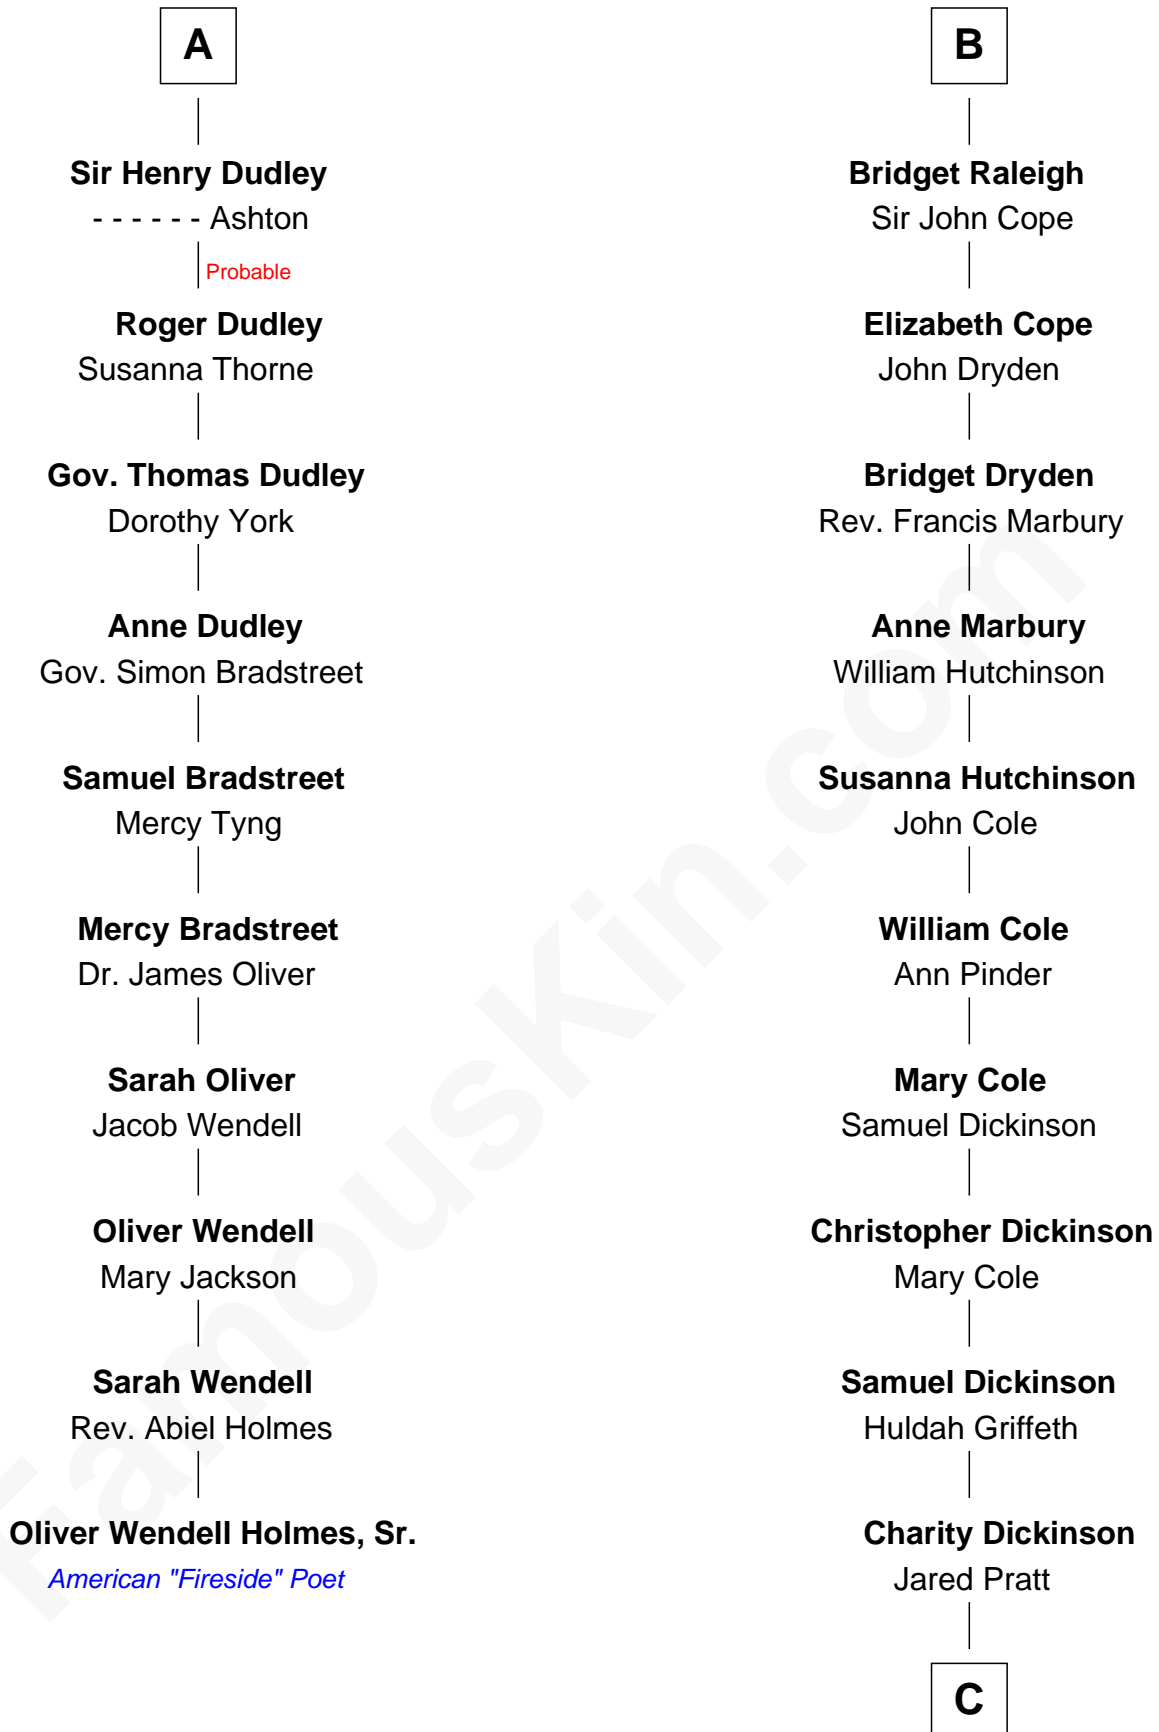

FamousKin.com
Relationship Chart of
Oliver Wendell Holmes, Sr.
American "Fireside" Poet

16th cousin 5 times removed of
Mitt Romney
70th Governor of Massachusetts

C

Parley Parker Pratt

Mary Woods

Helaman Pratt

Anna Johanna Dorothy Wilcken

Anna Amelia Pratt

Gaskell Samuel Romney

George Wilcken Romney

Lenore Emily LaFount

Mitt Romney

70th Governor of Massachusetts