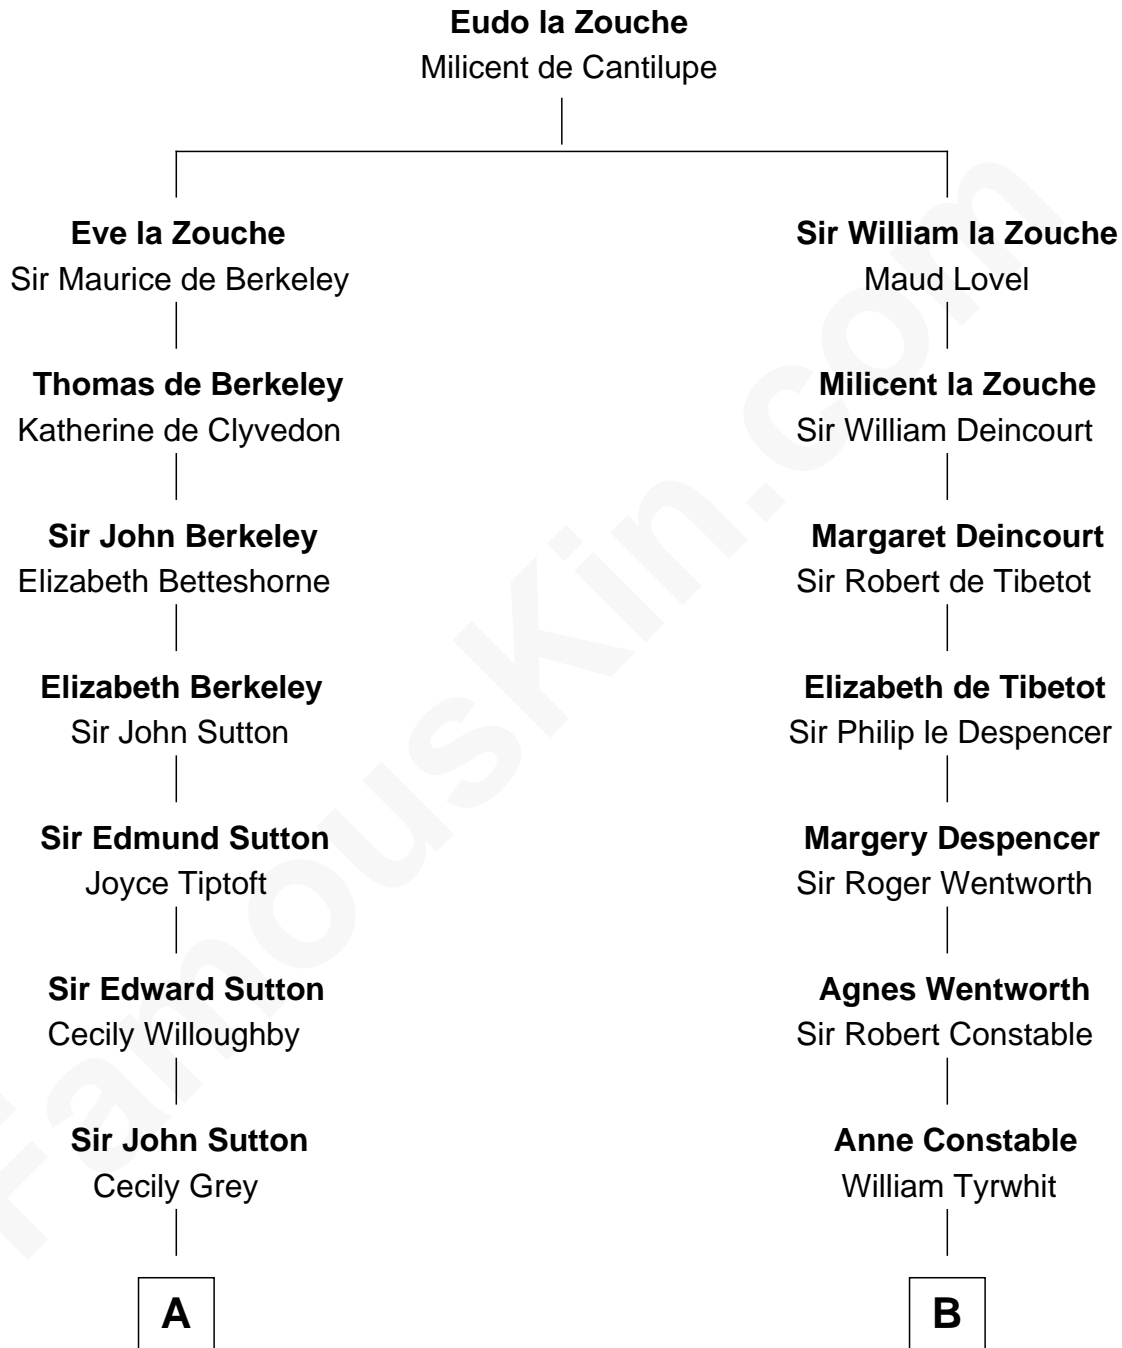

FamousKin.com
Relationship Chart of
Oliver Wendell Holmes, Sr.
American "Fireside" Poet

16th cousin 5 times removed of
Mitt Romney
70th Governor of Massachusetts

C

Clarissa Minerva Duzette

Lewis Robison

Charles Edward Robison

Rosetta Mary Berry

Alma Luella Robison

Harold Arundel LaFount

Lenore Emily LaFount

George Wilcken Romney

Mitt Romney

70th Governor of Massachusetts