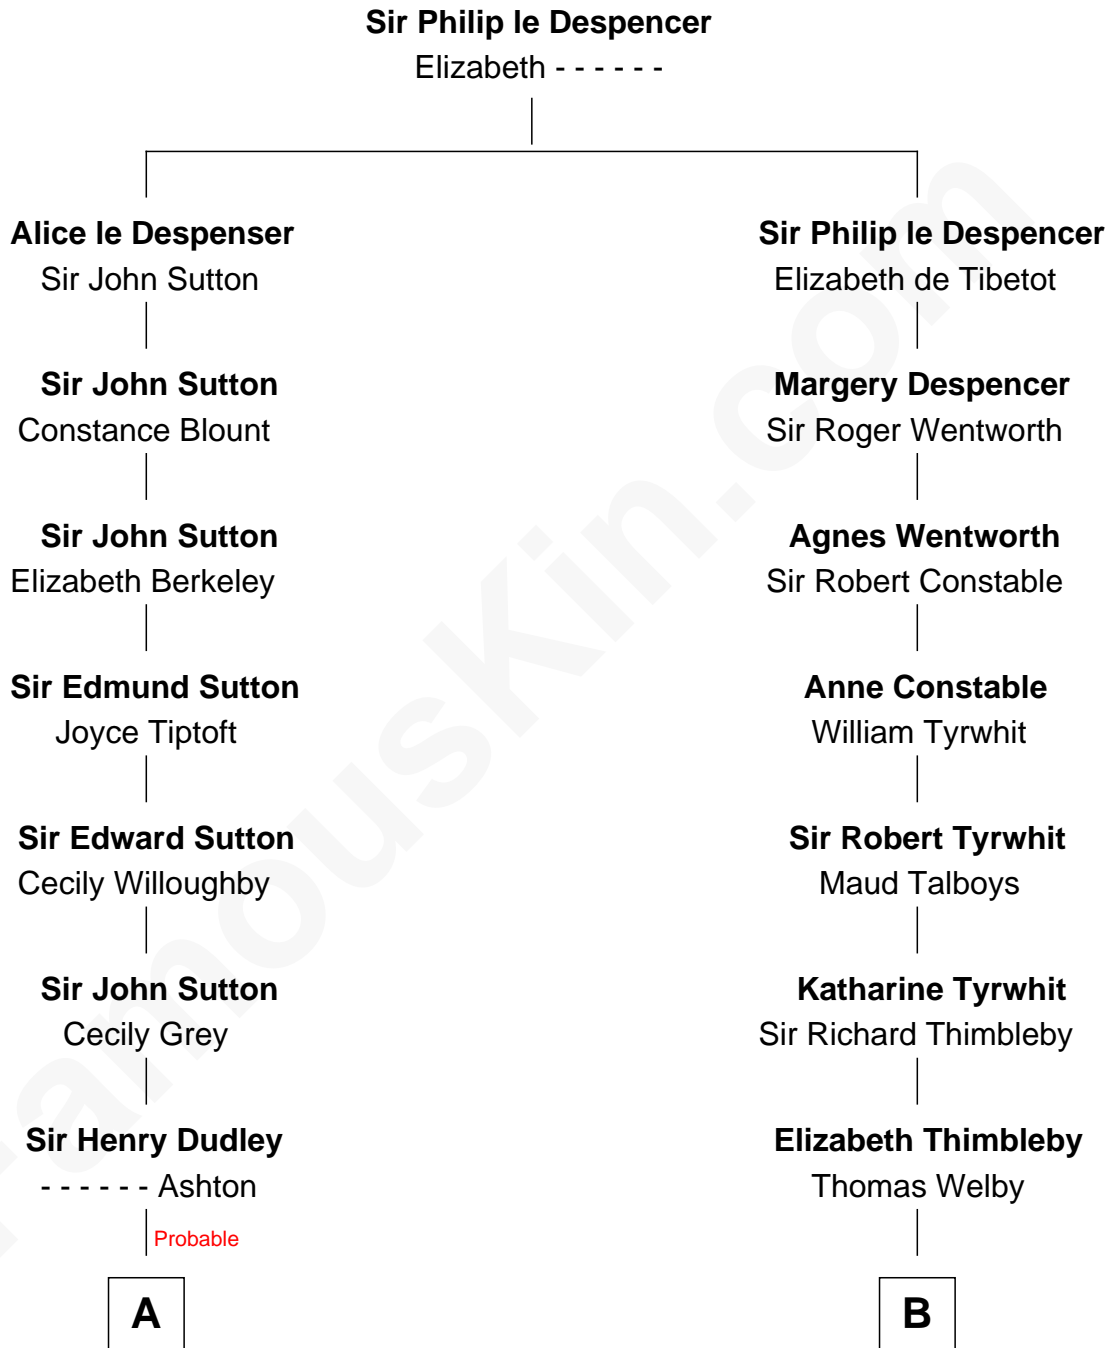

**FamousKin.com**  
**Relationship Chart of**  
**Oliver Wendell Holmes, Sr.**  
*American "Fireside" Poet*

**15th cousin 3 times removed of**  
**Mitt Romney**  
*70th Governor of Massachusetts*

C

Lenore Emily LaFount  
George Wilcken Romney

Mitt Romney  
*70th Governor of Massachusetts*

FamousKin.com