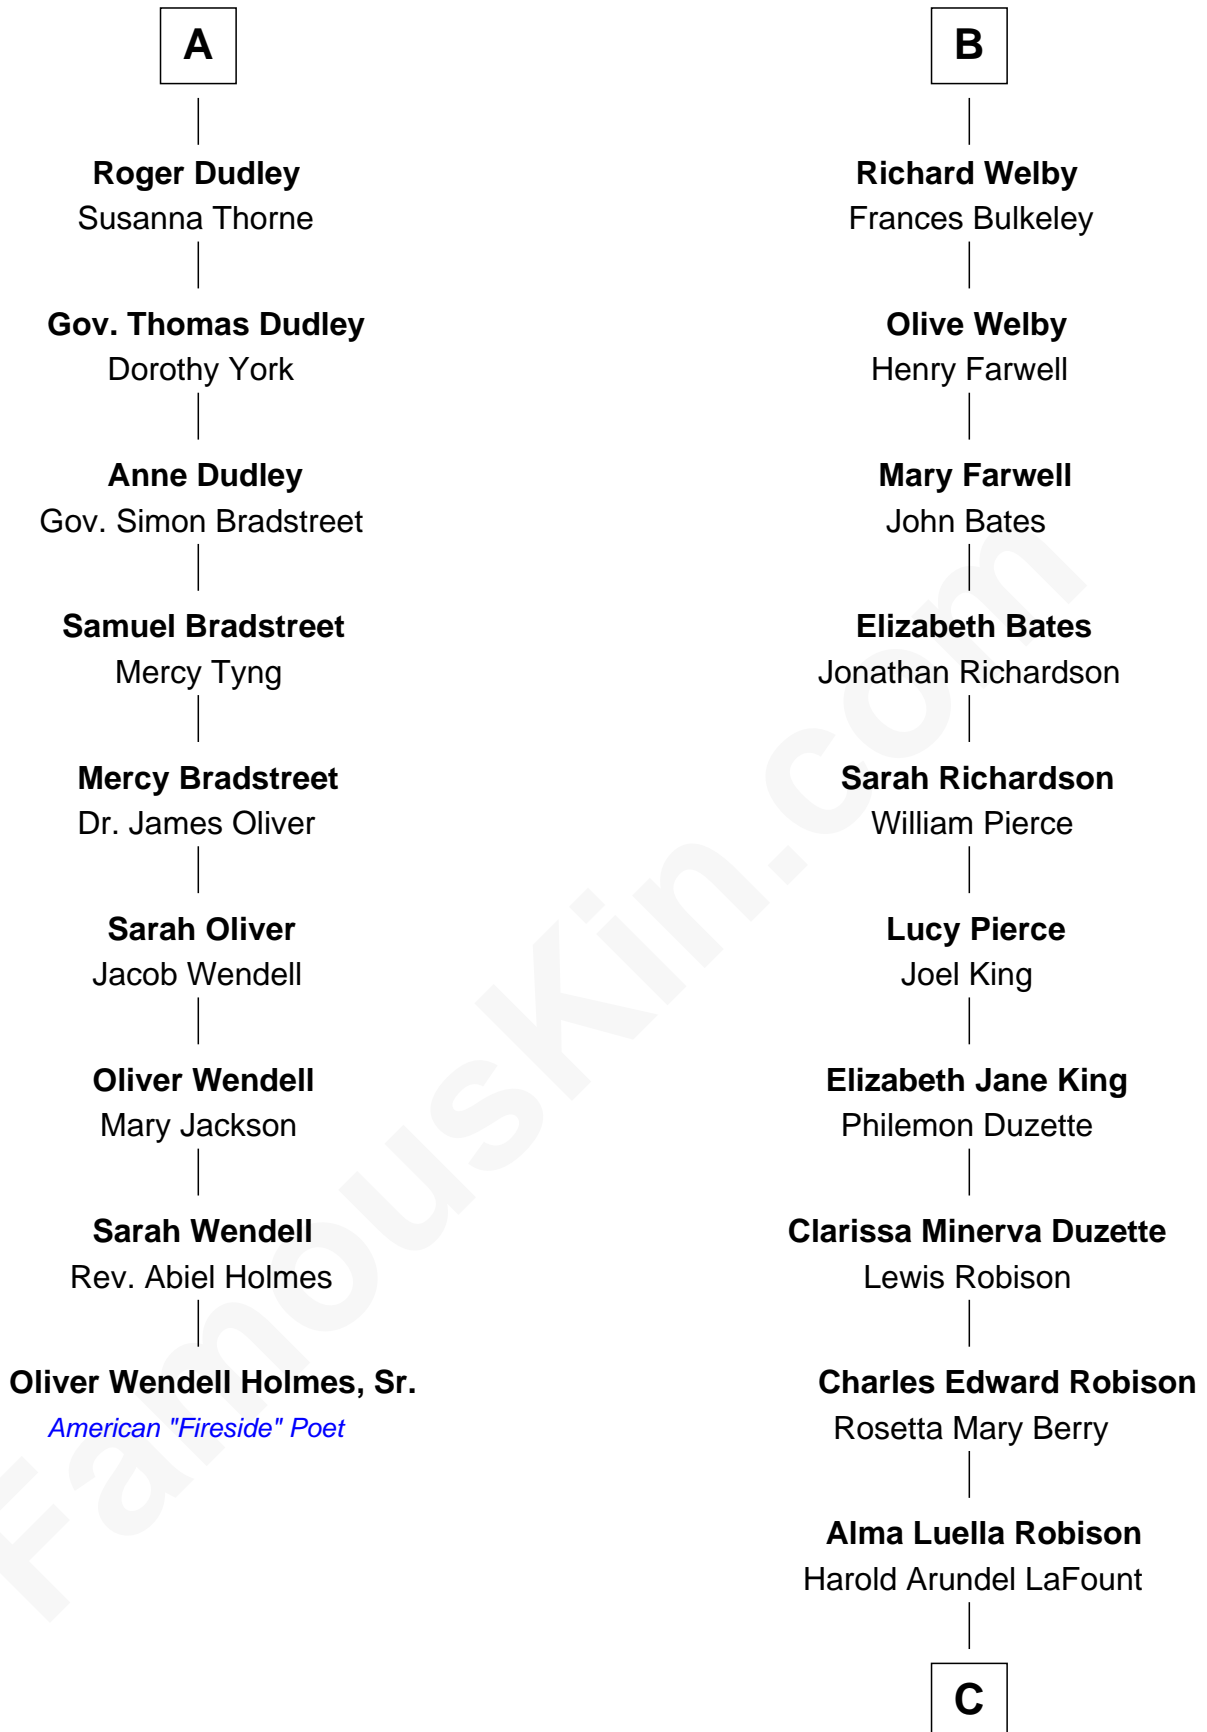

**FamousKin.com**  
**Relationship Chart of**  
**Oliver Wendell Holmes, Sr.**  
*American "Fireside" Poet*

**15th cousin 3 times removed of**  
**Mitt Romney**  
*70th Governor of Massachusetts*

C

Lenore Emily LaFount  
George Wilcken Romney

Mitt Romney  
*70th Governor of Massachusetts*

FamousKin.com