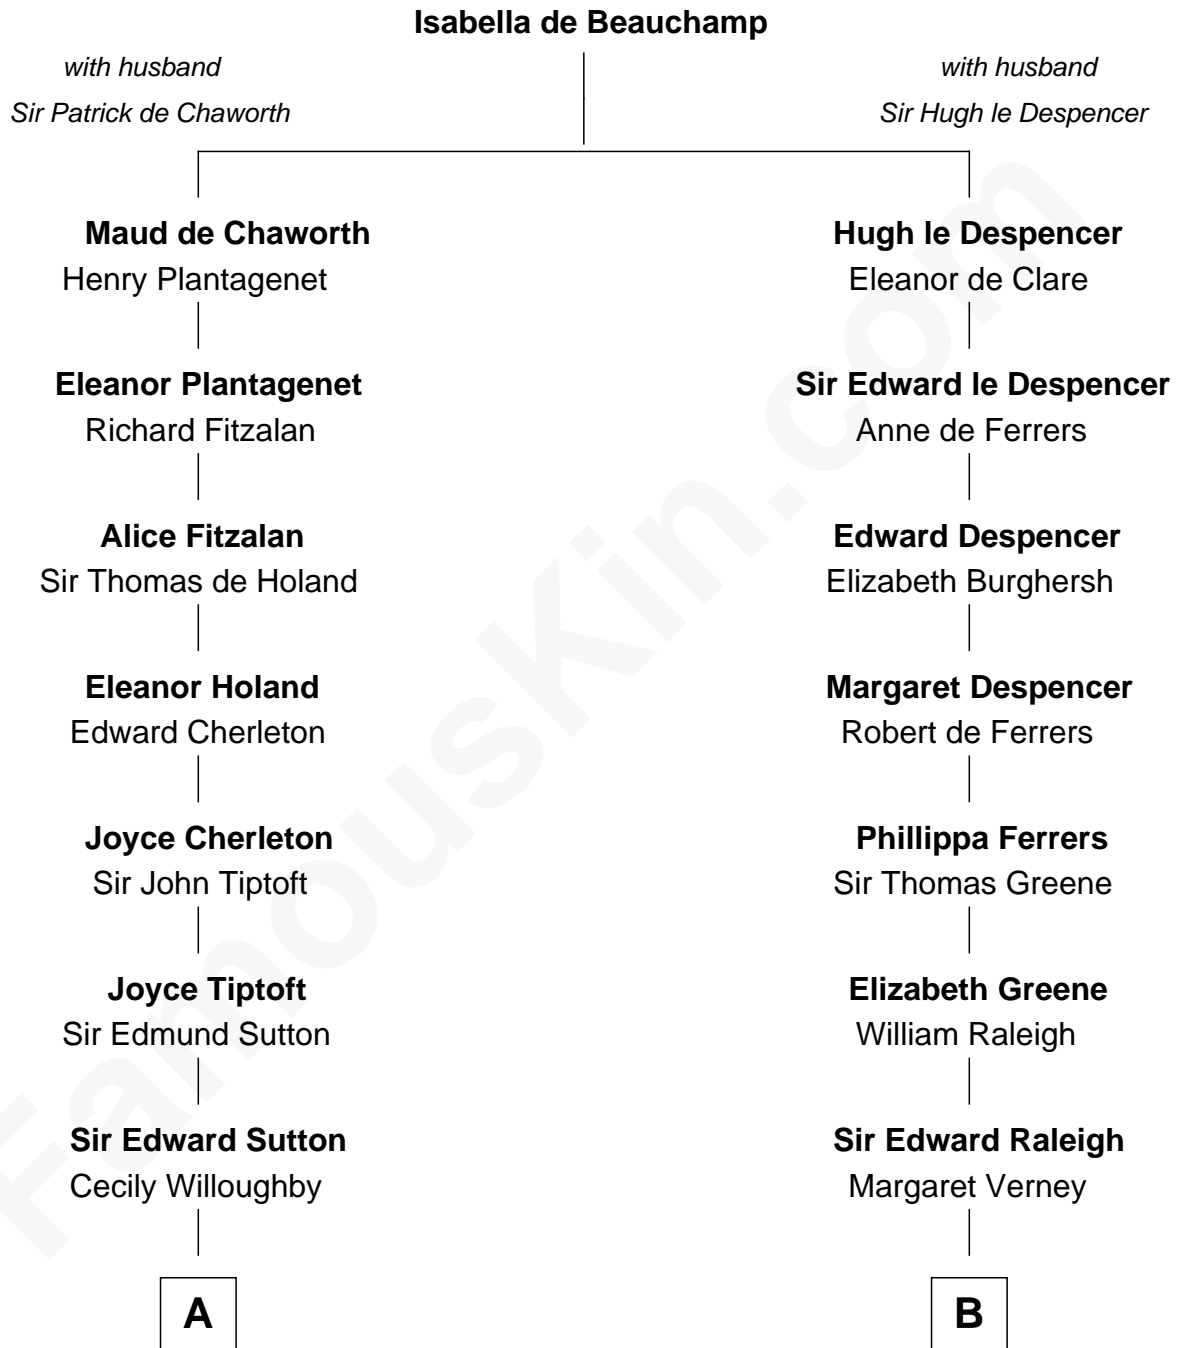

**FamousKin.com**  
**Relationship Chart of**  
**Oliver Wendell Holmes, Sr.**  
*American "Fireside" Poet*

17th cousin 4 times removed of

**George Romney**  
*43rd Governor of Michigan*

**C**

**Charity Dickinson**

Jared Pratt

**Parley Parker Pratt**

Mary Woods

**Helaman Pratt**

Anna Johanna Dorothy Wilcken

**Anna Amelia Pratt**

Gaskell Samuel Romney

**George Romney**

*43rd Governor of Michigan*