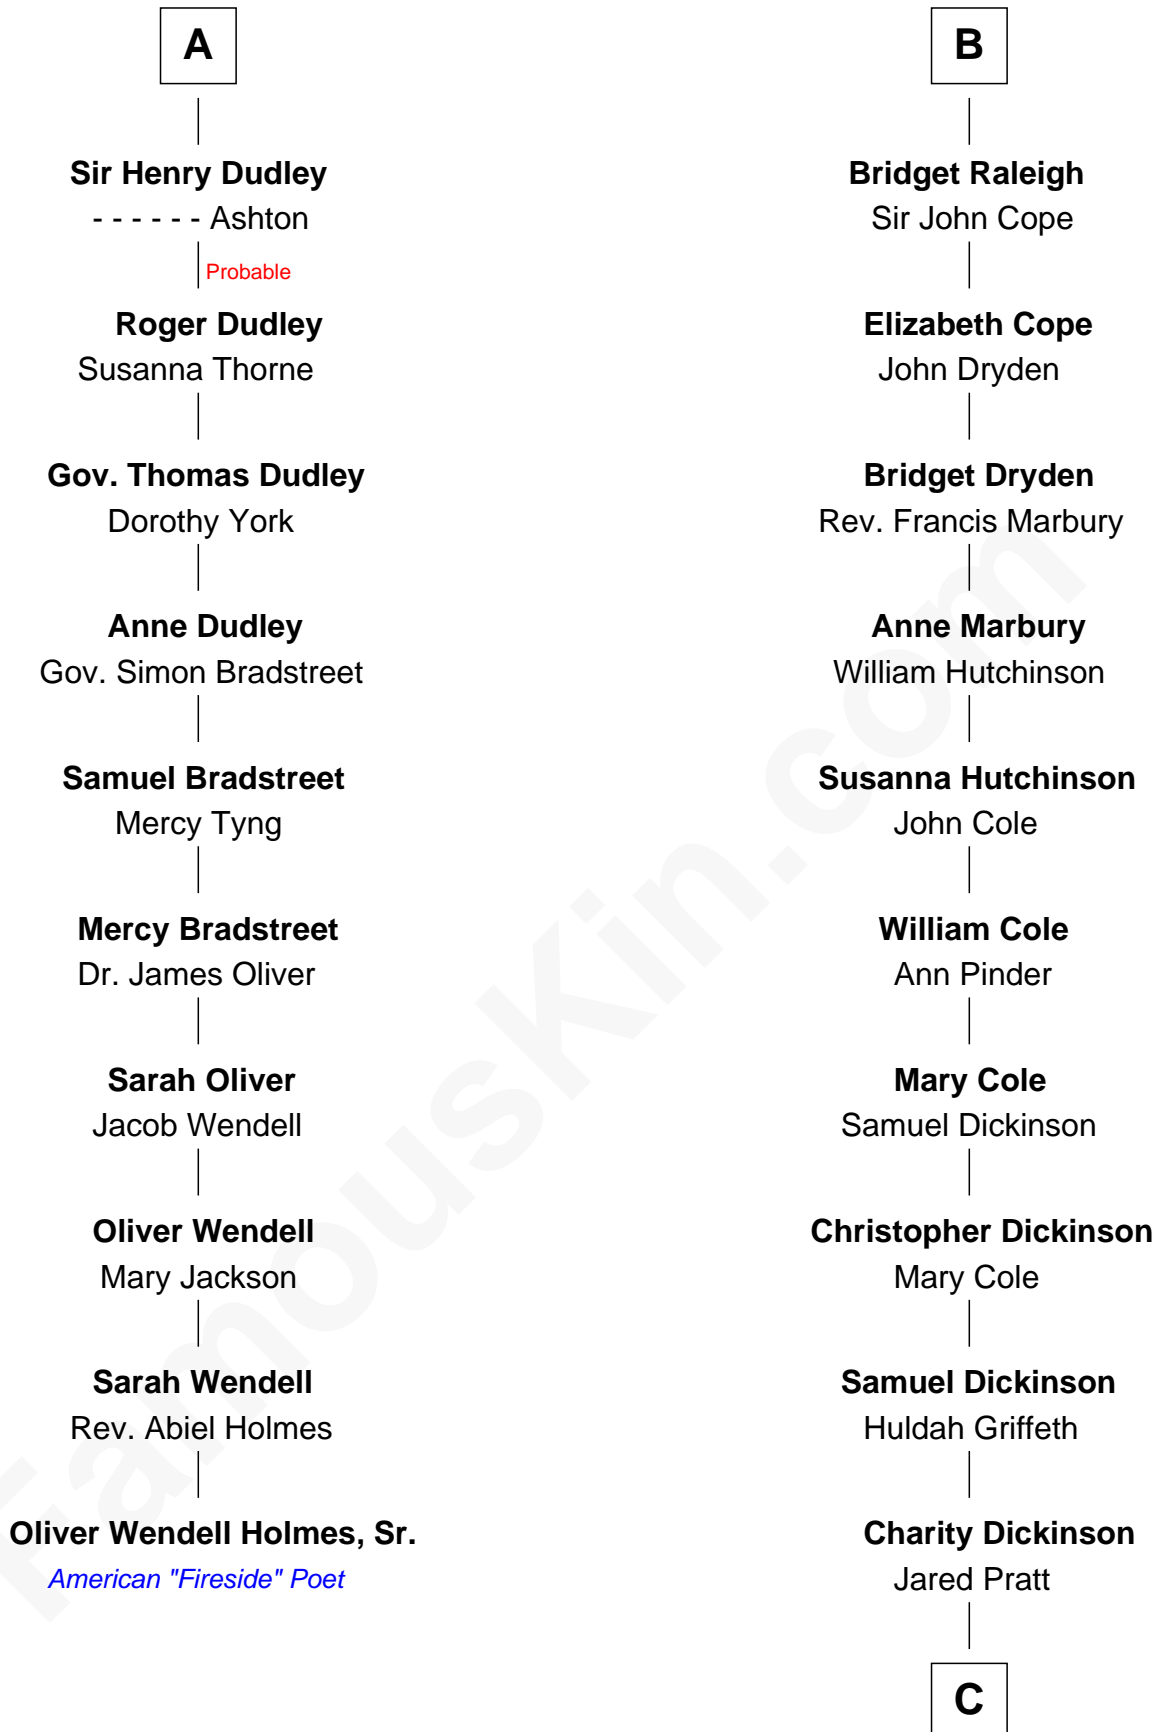

**FamousKin.com**  
**Relationship Chart of**  
**Oliver Wendell Holmes, Sr.**  
*American "Fireside" Poet*

16th cousin 4 times removed of

**George Romney**  
*43rd Governor of Michigan*

**C**

Parley Parker Pratt

Mary Woods

Helaman Pratt

Anna Johanna Dorothy Wilcken

Anna Amelia Pratt

Gaskell Samuel Romney

George Romney

*43rd Governor of Michigan*

FamousKin.com