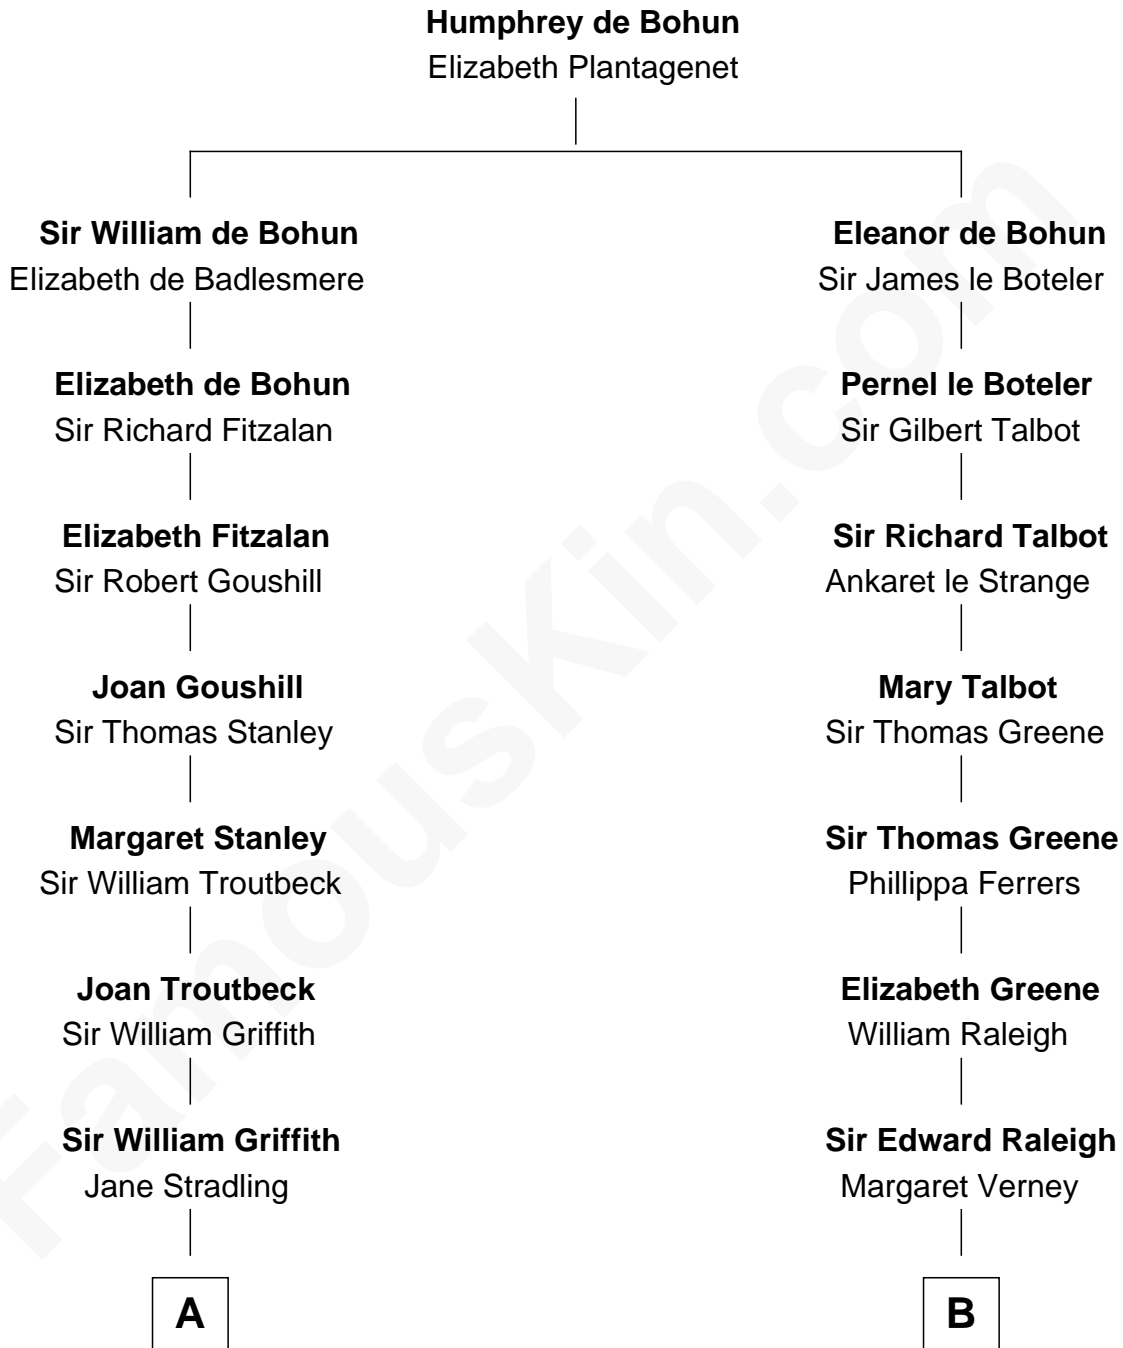

FamousKin.com
Relationship Chart of
Oliver Wendell Holmes, Sr.
American "Fireside" Poet

16th cousin 5 times removed of

George Romney
43rd Governor of Michigan

C

Charity Dickinson

Jared Pratt

Parley Parker Pratt

Mary Woods

Helaman Pratt

Anna Johanna Dorothy Wilcken

Anna Amelia Pratt

Gaskell Samuel Romney

George Romney

43rd Governor of Michigan