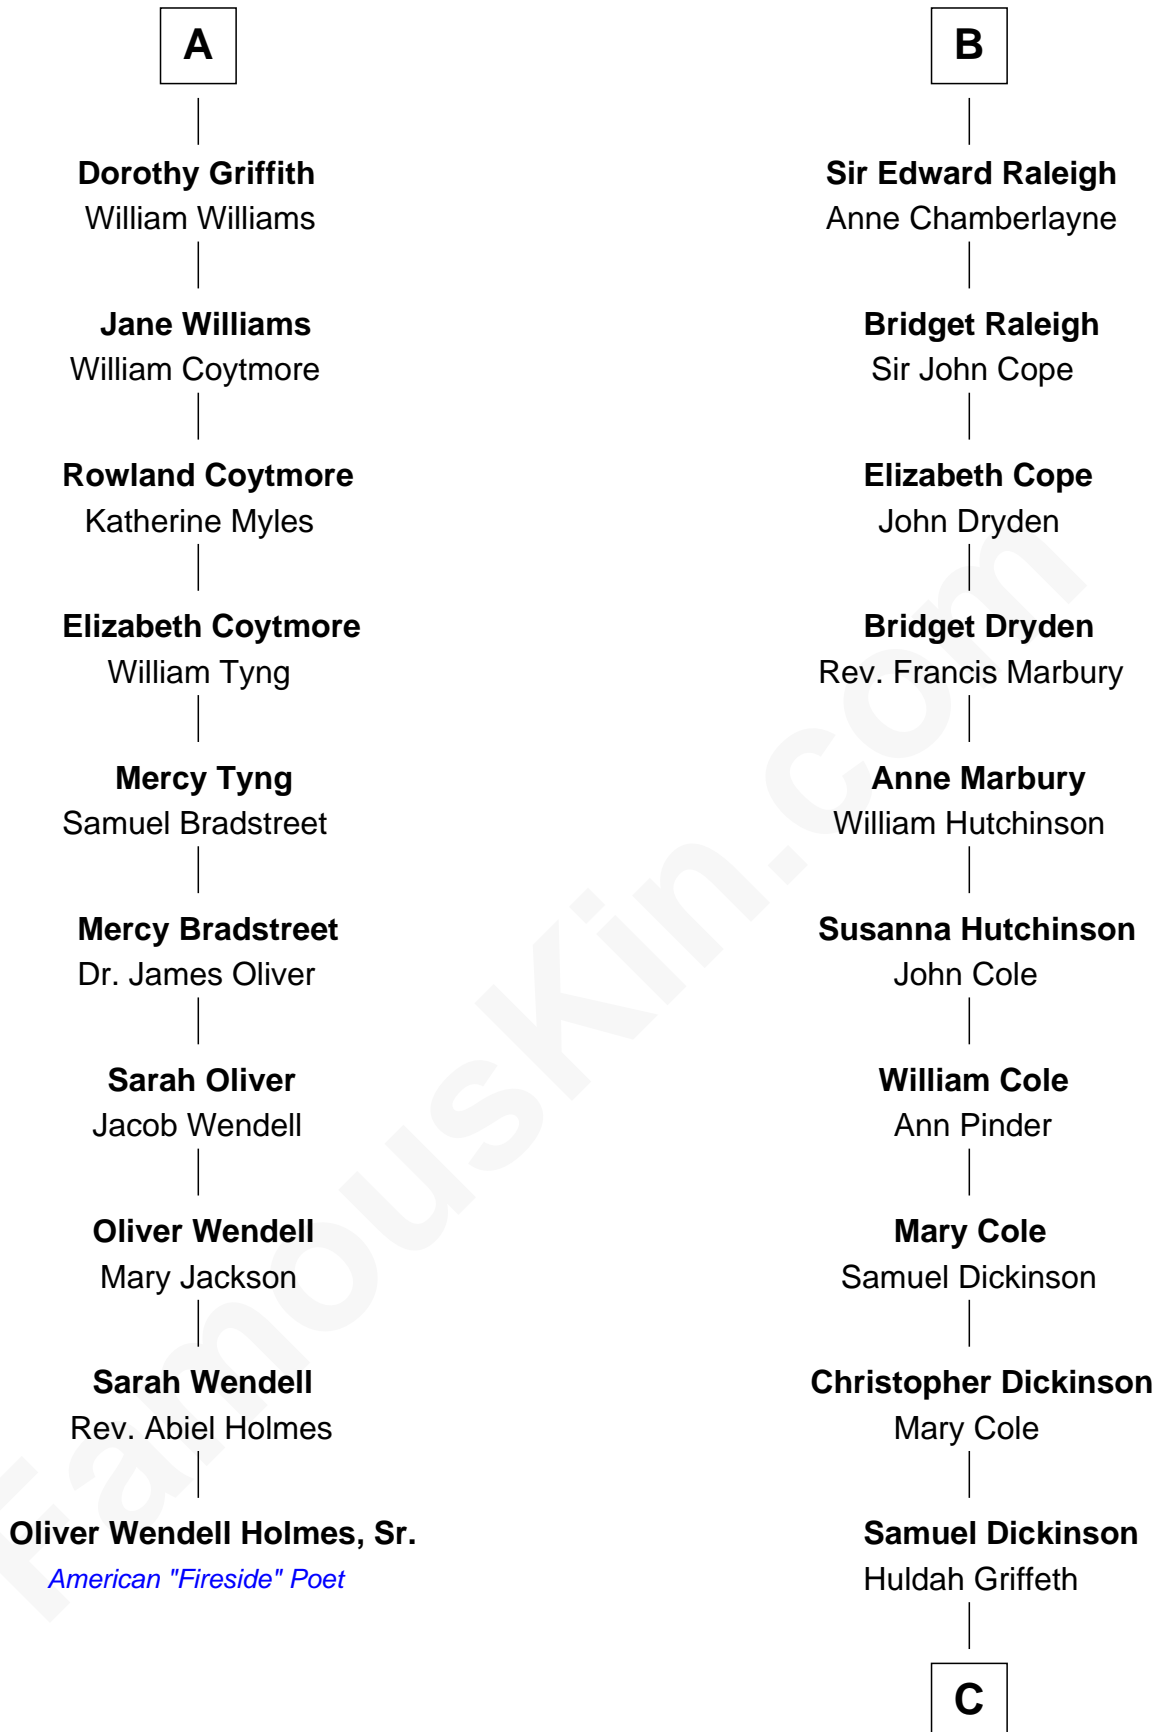

FamousKin.com
Relationship Chart of
Oliver Wendell Holmes, Sr.
American "Fireside" Poet

16th cousin 5 times removed of

George Romney
43rd Governor of Michigan

C

Charity Dickinson

Jared Pratt

Parley Parker Pratt

Mary Woods

Helaman Pratt

Anna Johanna Dorothy Wilcken

Anna Amelia Pratt

Gaskell Samuel Romney

George Romney

43rd Governor of Michigan