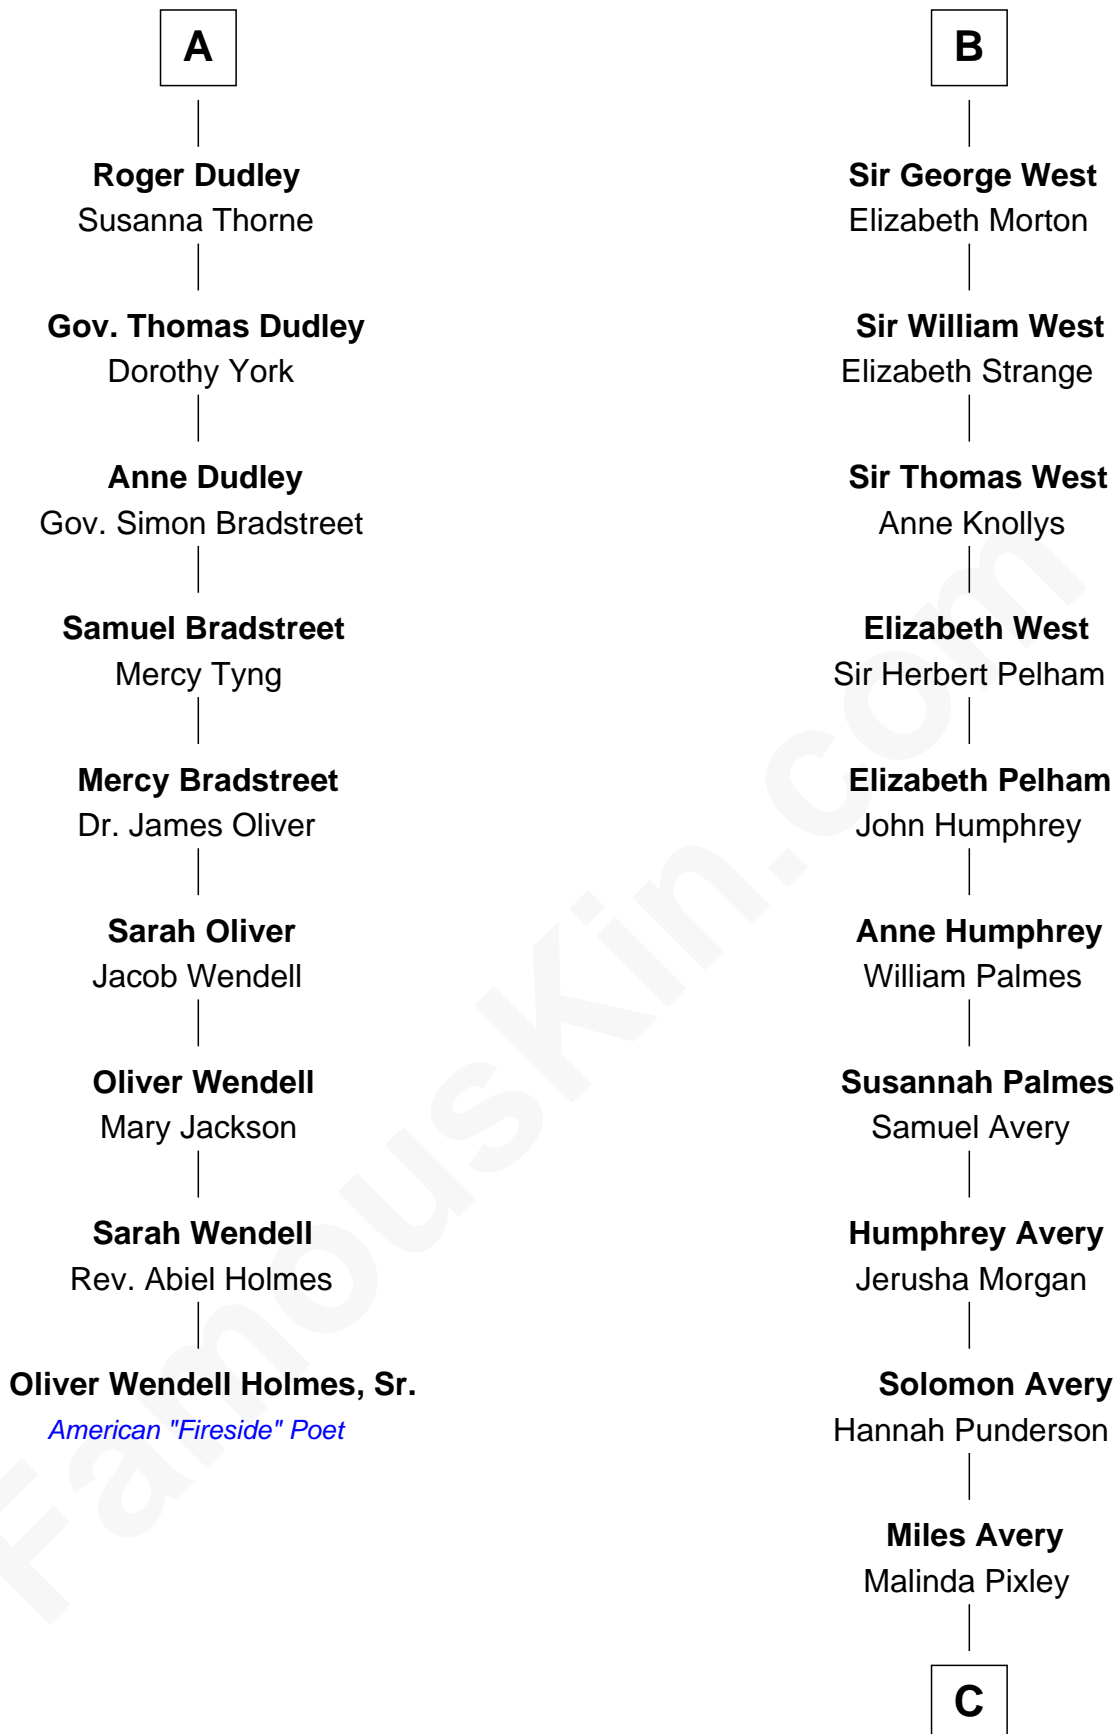

FamousKin.com
Relationship Chart of
Oliver Wendell Holmes, Sr.
American "Fireside" Poet

15th cousin 4 times removed of

John D. Rockefeller
Founder of the Standard Oil Company

C

—
Lucy Avery

Godfrey Lewis Rockefeller

—
William Avery Rockefeller

Eliza Davison

—
John D. Rockefeller

Founder of the Standard Oil Company

FamousKin.com