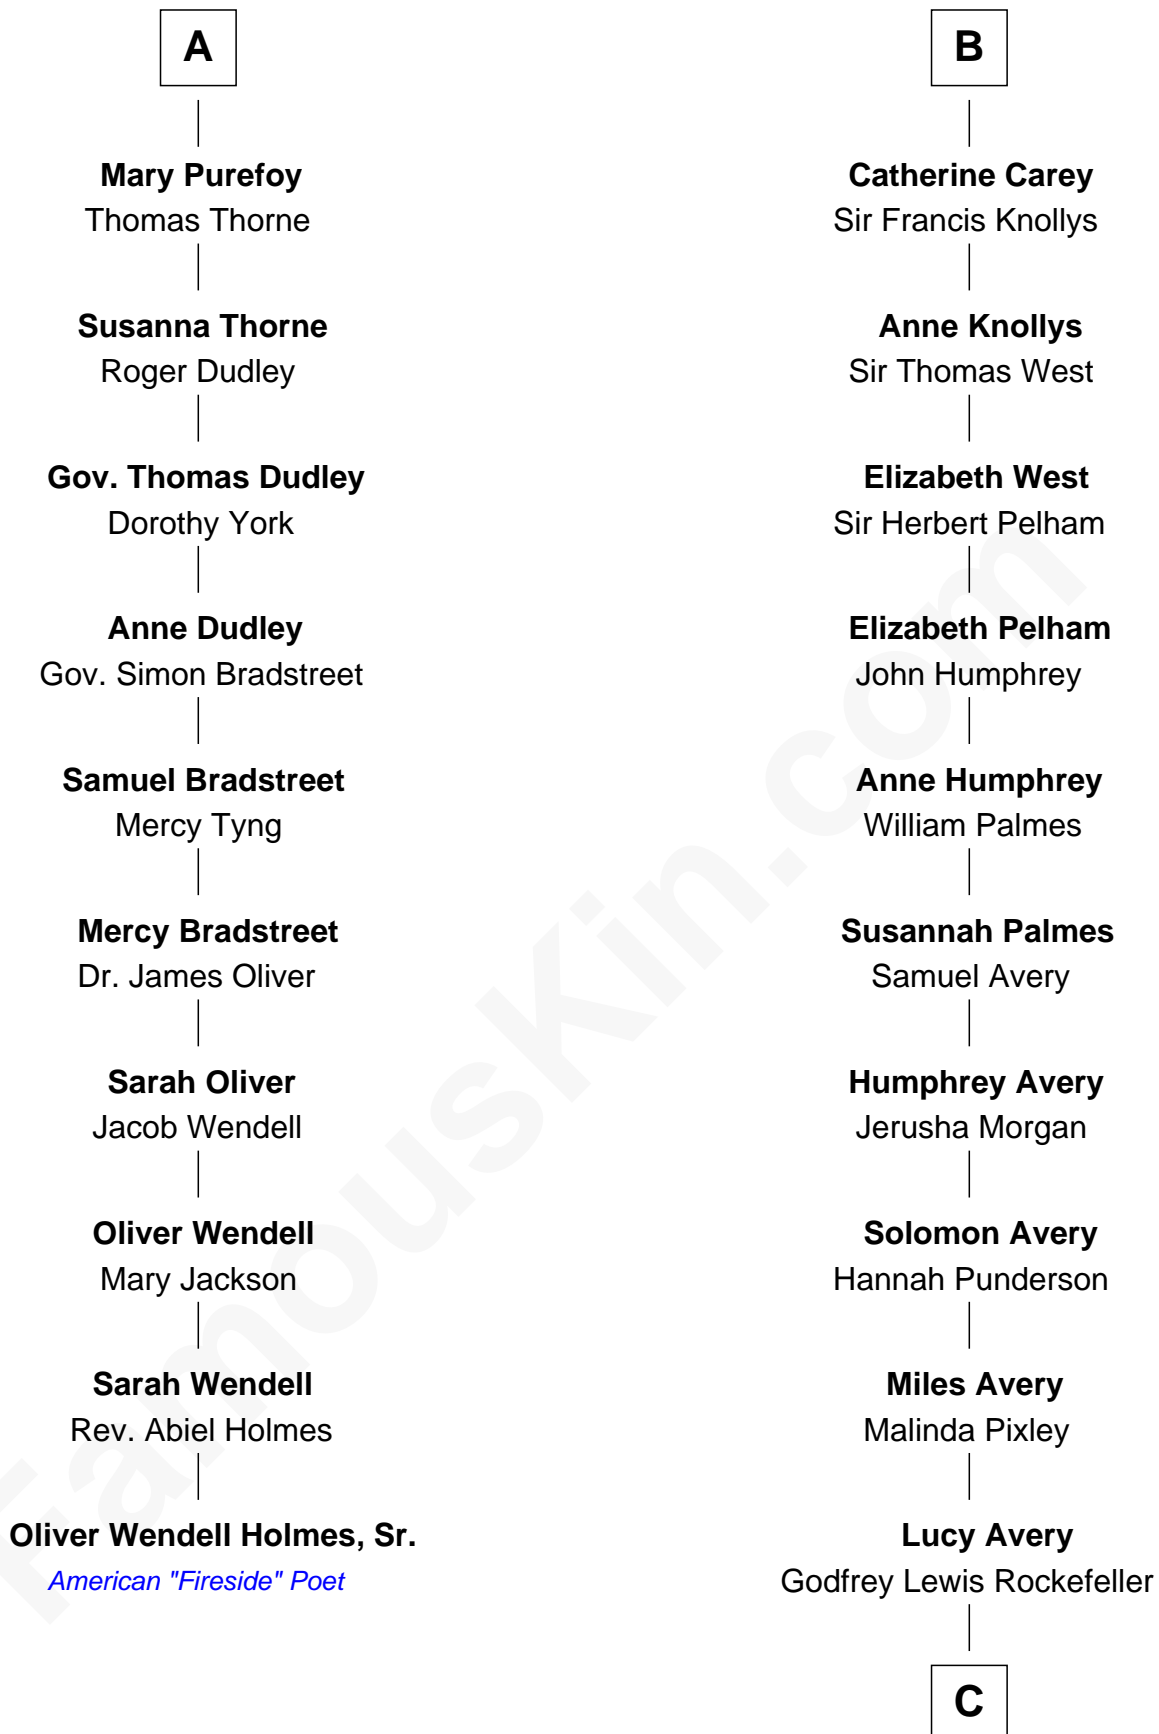

**FamousKin.com**  
**Relationship Chart of**  
**Oliver Wendell Holmes, Sr.**  
*American "Fireside" Poet*

16th cousin 2 times removed of

**John D. Rockefeller**  
*Founder of the Standard Oil Company*

**Sir John Howard**  
 Alice de Bois

**C**

|  
**William Avery Rockefeller**

Eliza Davison

|  
**John D. Rockefeller**

*Founder of the Standard Oil Company*

FamousKin.com