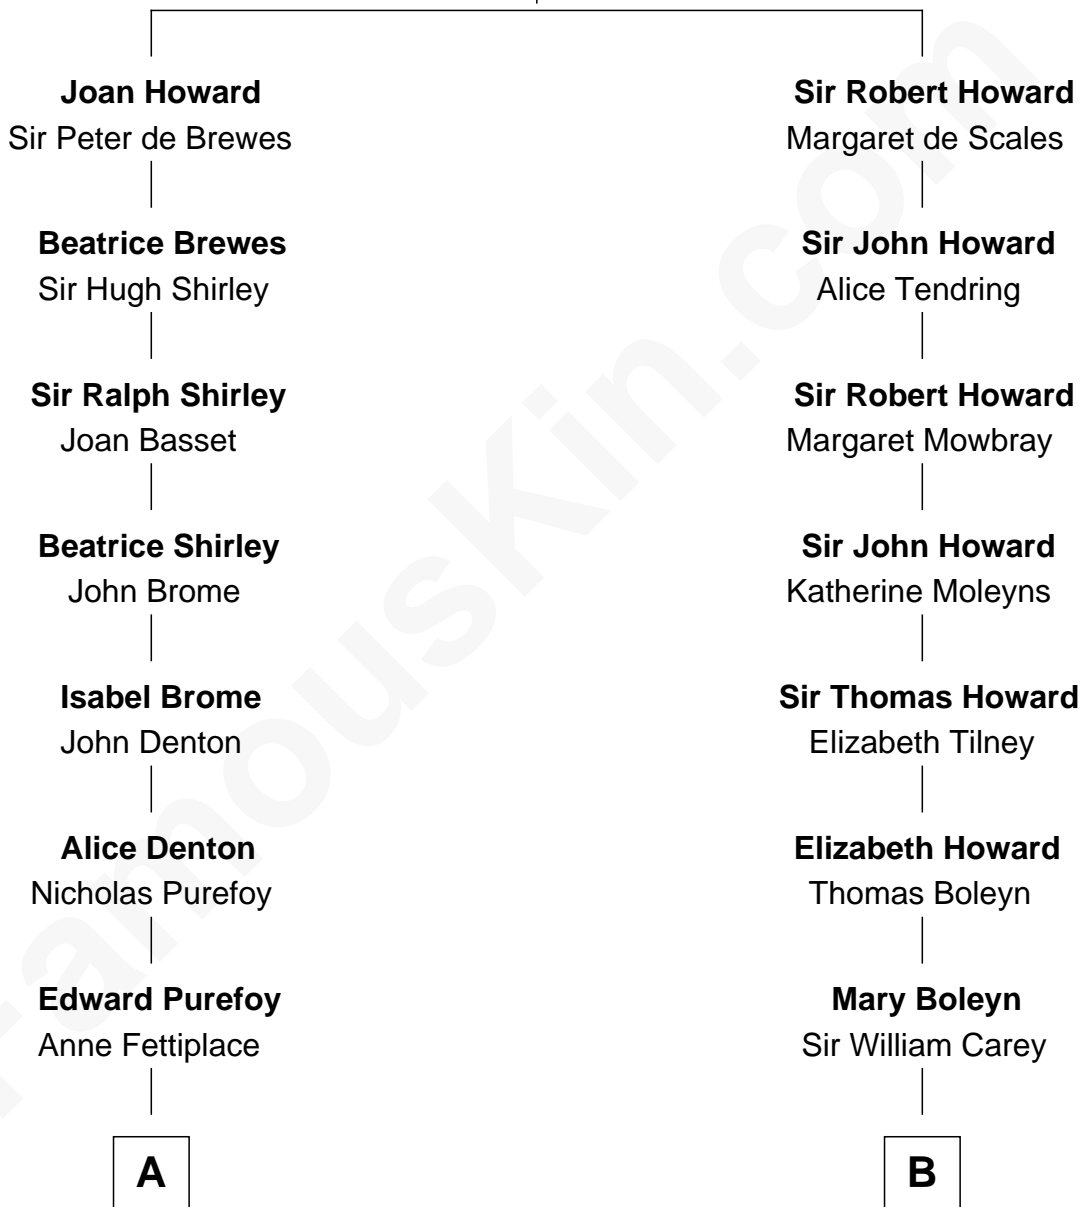

**FamousKin.com**  
**Relationship Chart of**  
**Oliver Wendell Holmes, Sr.**  
*American "Fireside" Poet*

16th cousin 2 times removed of

**John D. Rockefeller**  
*Founder of the Standard Oil Company*

**Sir John Howard**  
 Alice de Bois

**C**

|  
**William Avery Rockefeller**

Eliza Davison

|  
**John D. Rockefeller**

*Founder of the Standard Oil Company*

FamousKin.com