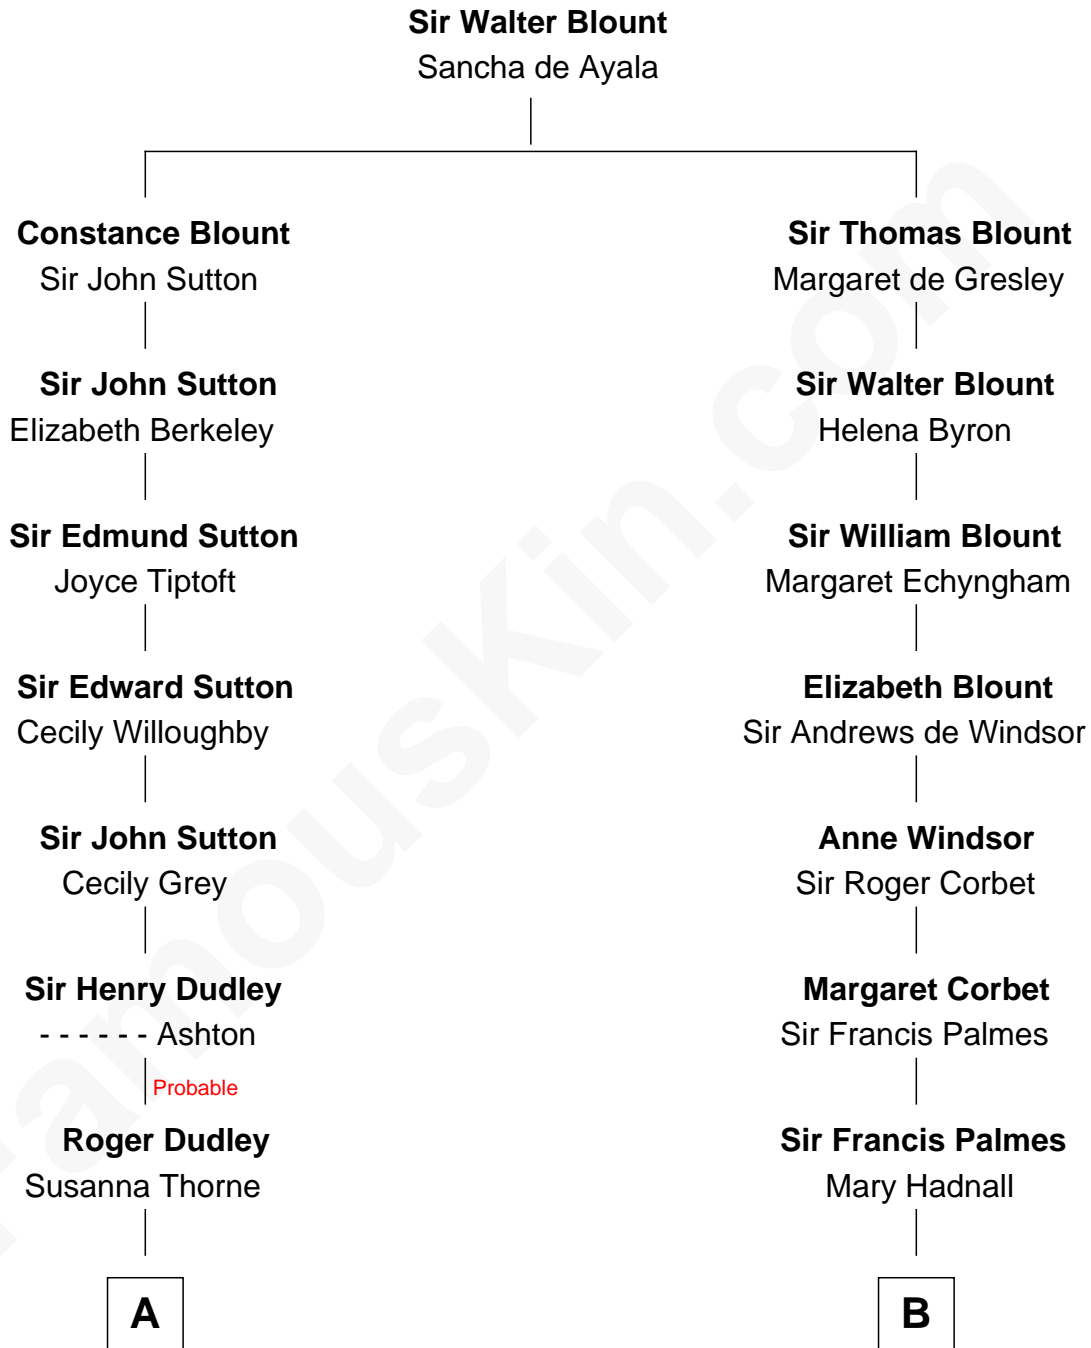

**FamousKin.com**  
**Relationship Chart of**  
**Oliver Wendell Holmes, Sr.**  
*American "Fireside" Poet*

14th cousin 4 times removed of

**Nelson Rockefeller**  
*41st U.S. Vice-President*

C

**John Davison Rockefeller**

Abby Greene Aldrich

**Nelson Rockefeller**

*41st U.S. Vice-President*

FamousKin.com