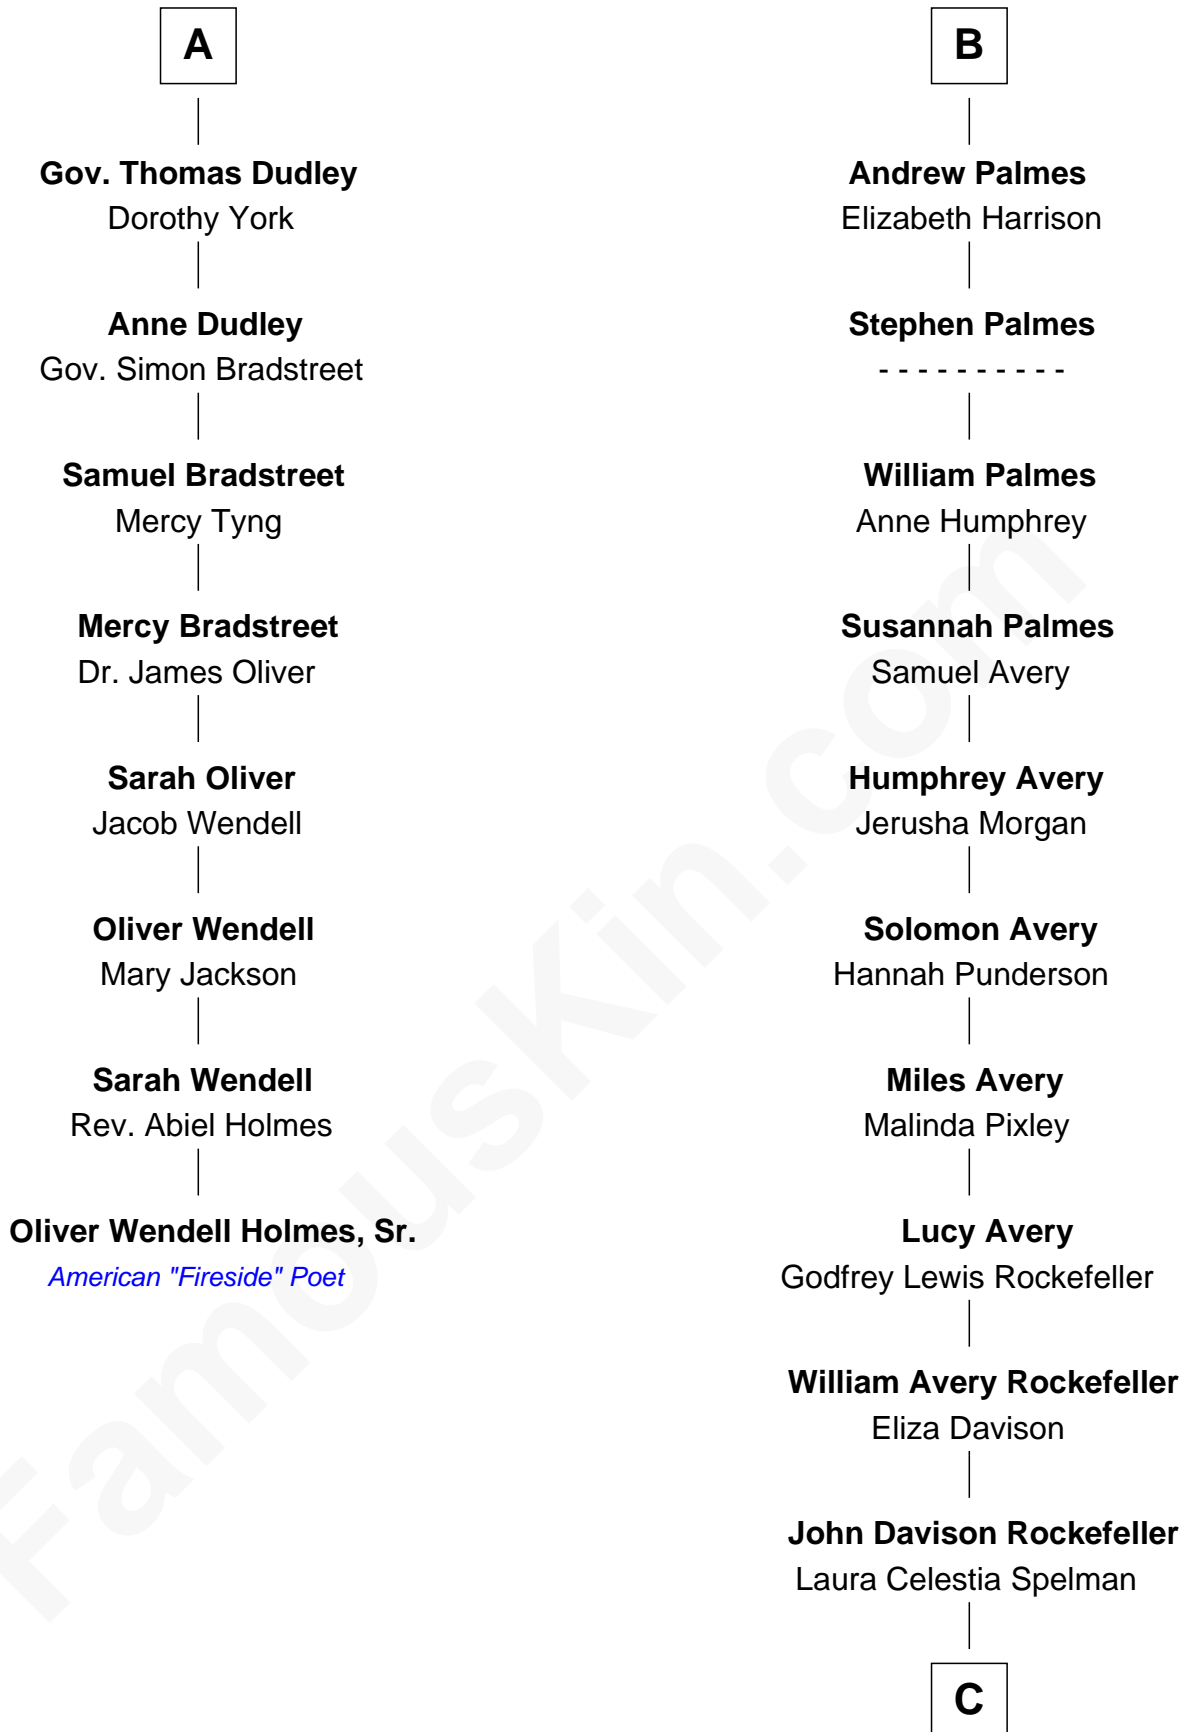

**FamousKin.com**  
**Relationship Chart of**  
**Oliver Wendell Holmes, Sr.**  
*American "Fireside" Poet*

14th cousin 4 times removed of

**Nelson Rockefeller**  
*41st U.S. Vice-President*

C

**John Davison Rockefeller**

Abby Greene Aldrich

**Nelson Rockefeller**

*41st U.S. Vice-President*

FamousKin.com