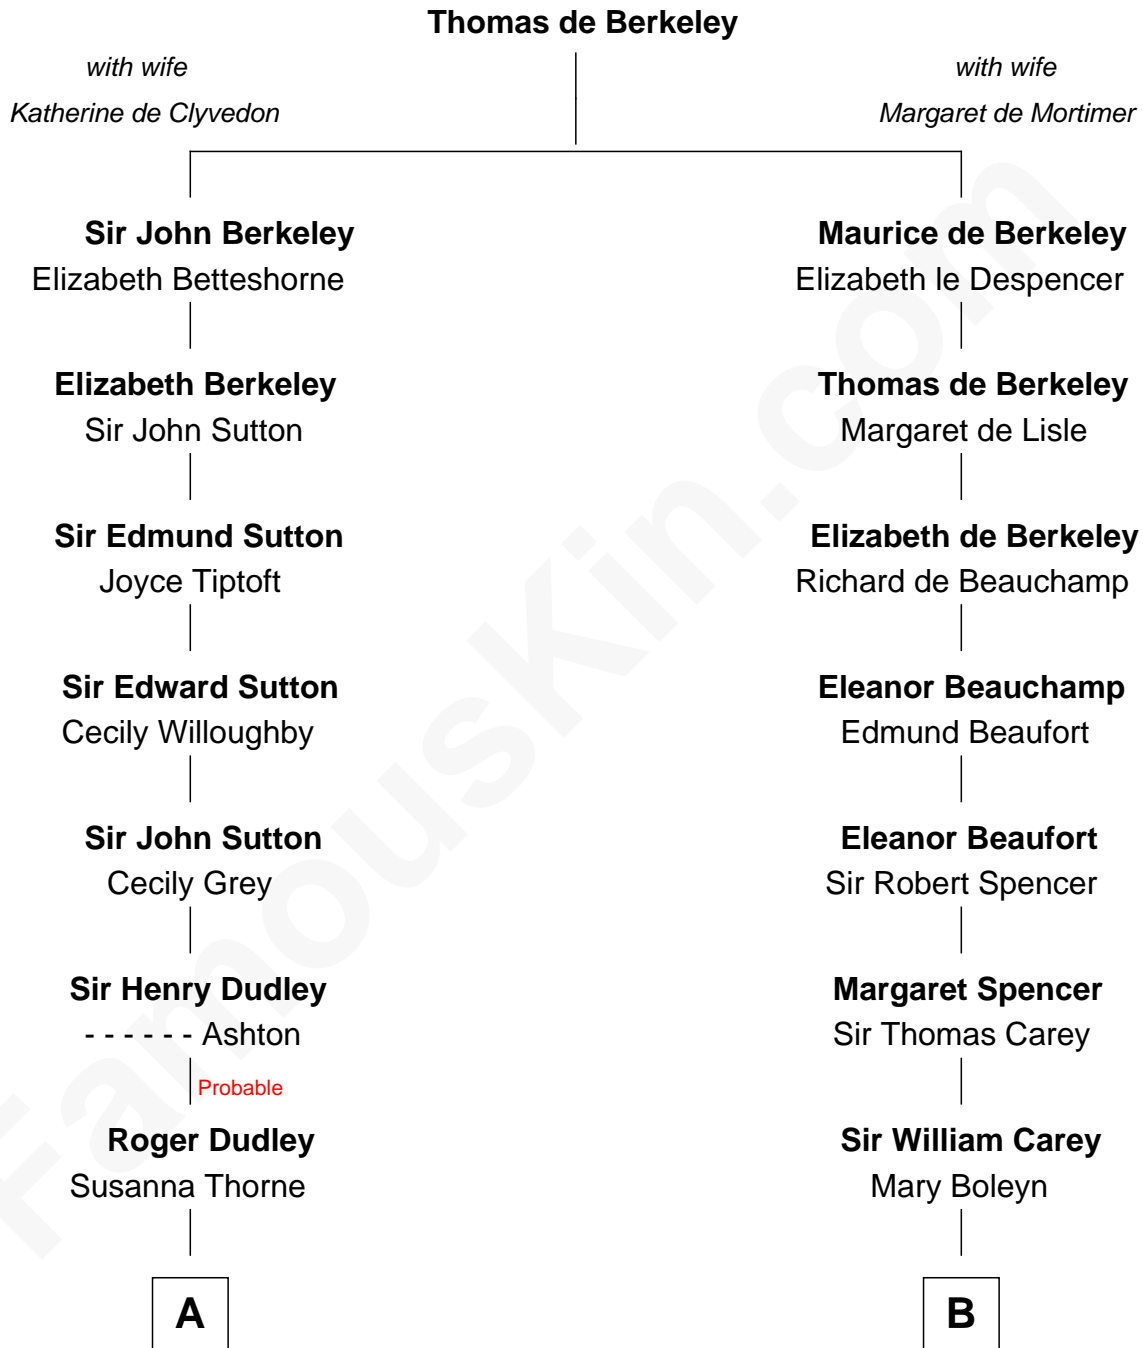

FamousKin.com
Relationship Chart of
Oliver Wendell Holmes, Sr.
American "Fireside" Poet

14th cousin 6 times removed of

Nelson Rockefeller
41st U.S. Vice-President

C

William Avery Rockefeller

Eliza Davison

John Davison Rockefeller

Laura Celestia Spelman

John Davison Rockefeller

Abby Greene Aldrich

Nelson Rockefeller

41st U.S. Vice-President