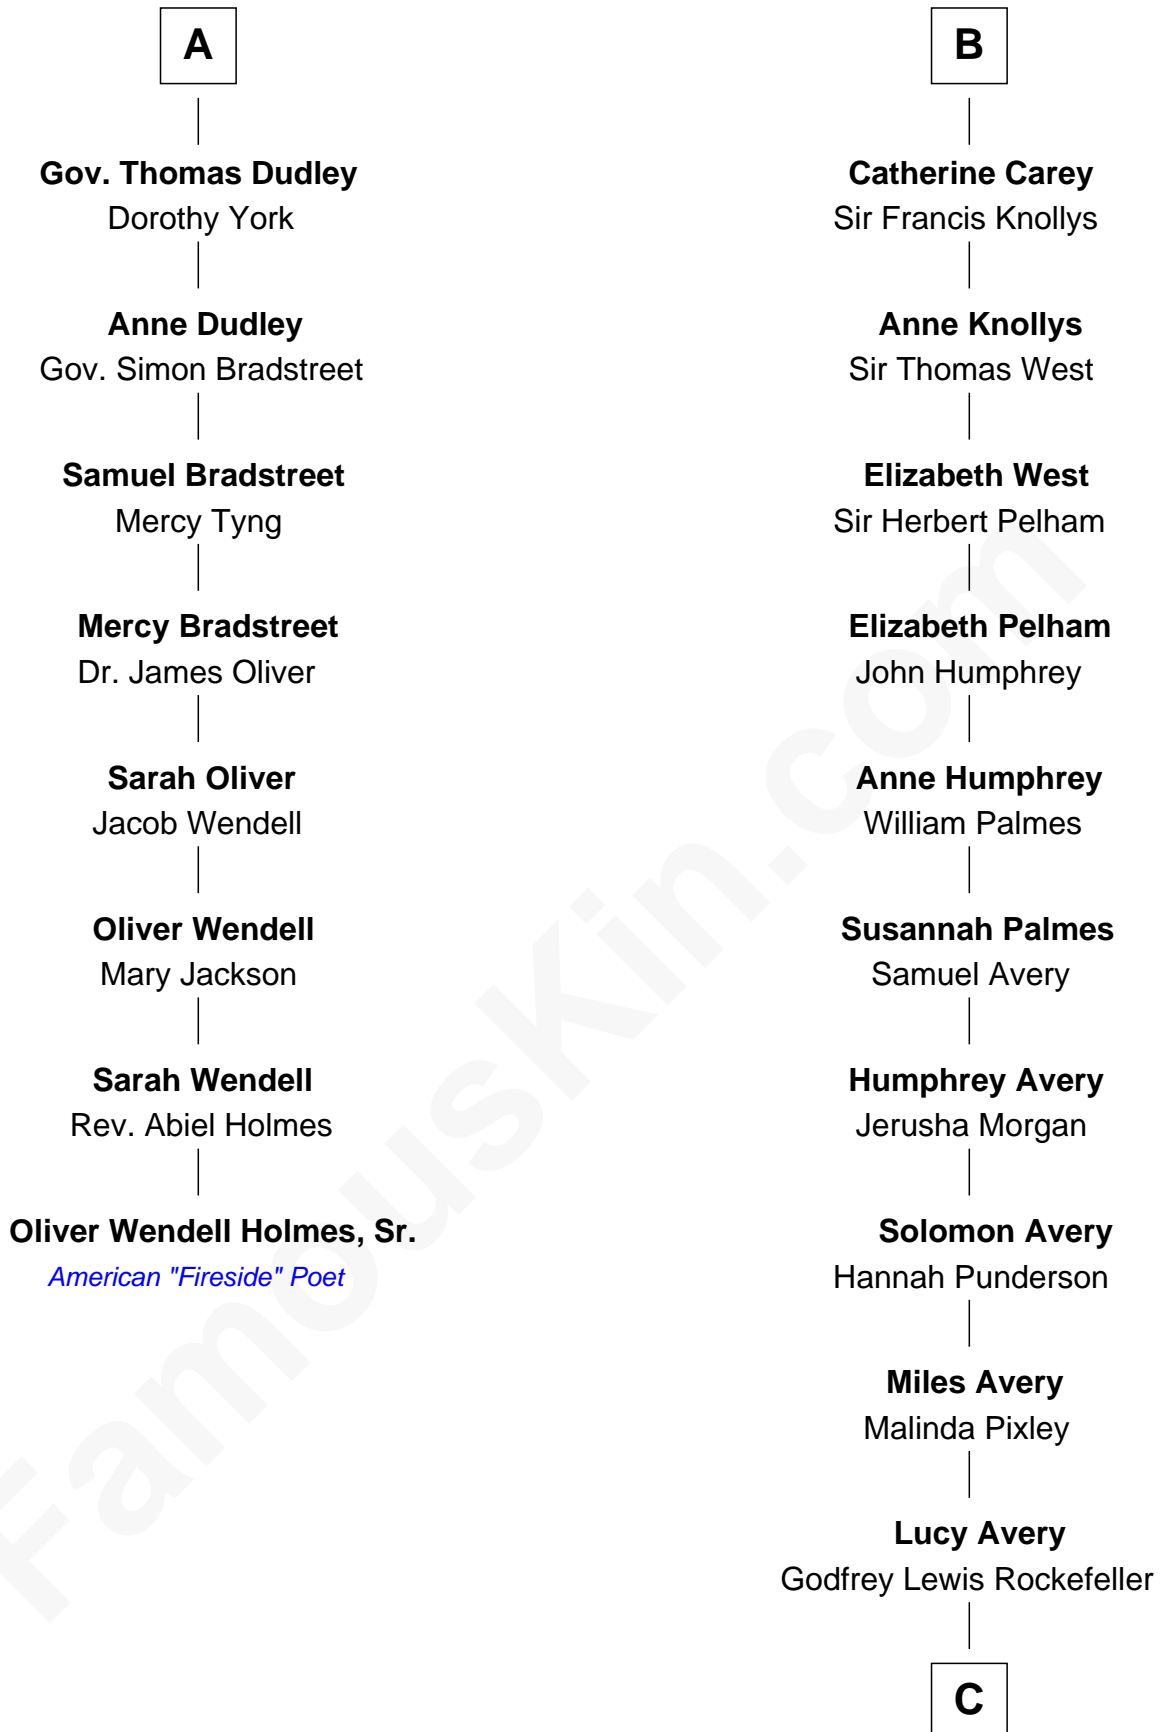

FamousKin.com
Relationship Chart of
Oliver Wendell Holmes, Sr.
American "Fireside" Poet

14th cousin 6 times removed of

Nelson Rockefeller
41st U.S. Vice-President

C

William Avery Rockefeller

Eliza Davison

John Davison Rockefeller

Laura Celestia Spelman

John Davison Rockefeller

Abby Greene Aldrich

Nelson Rockefeller

41st U.S. Vice-President