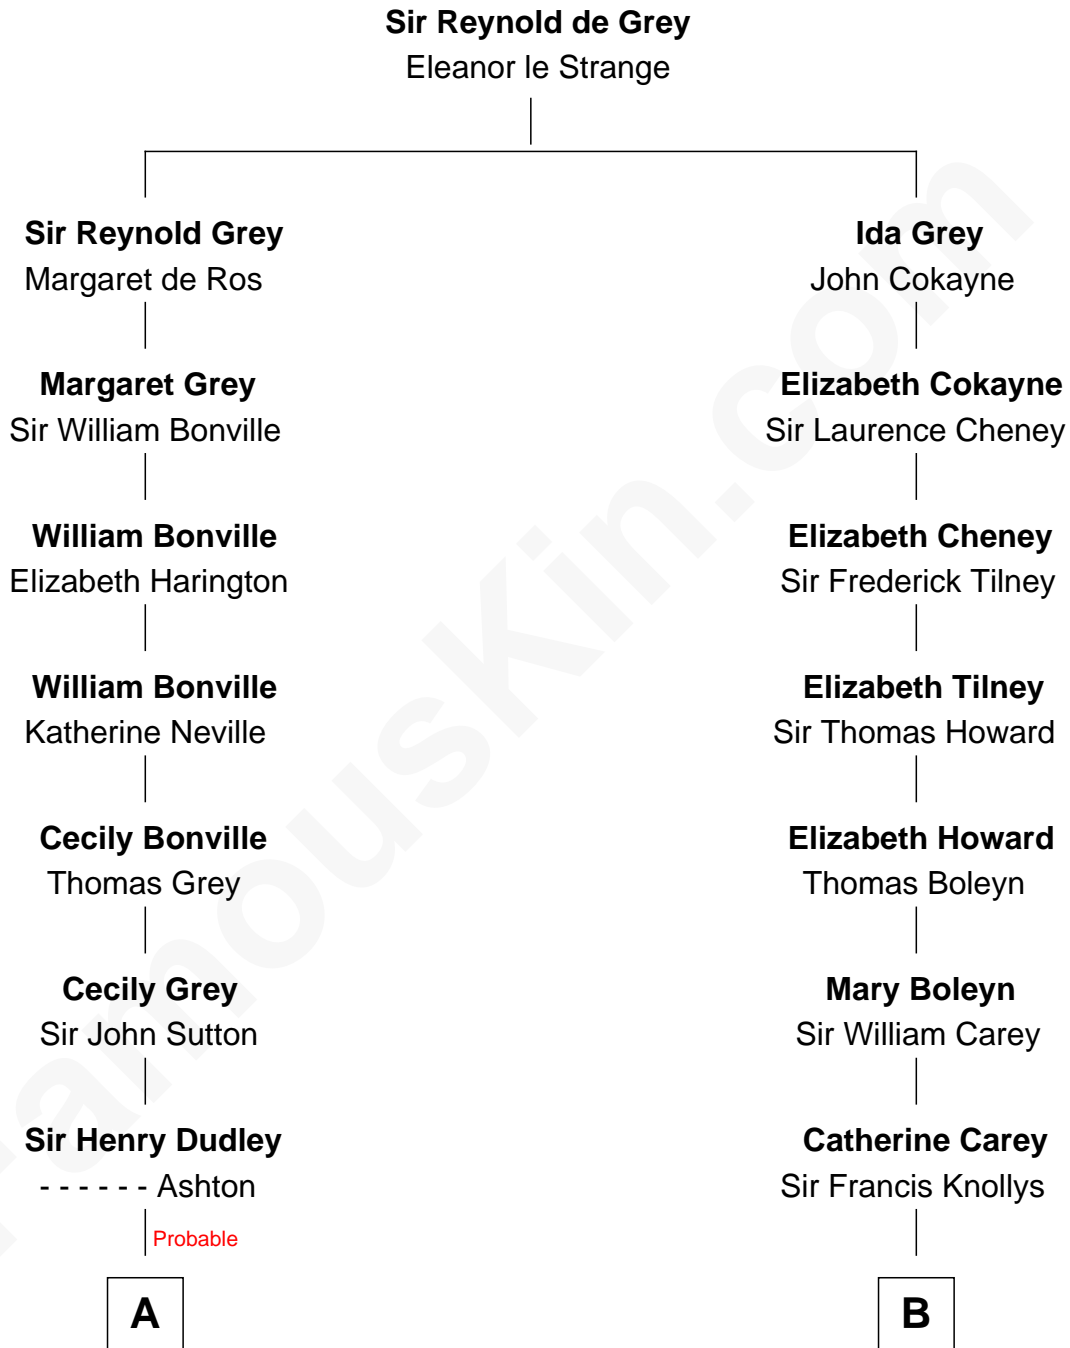

**FamousKin.com**  
**Relationship Chart of**  
**Oliver Wendell Holmes, Sr.**  
*American "Fireside" Poet*

15th cousin 4 times removed of

**Nelson Rockefeller**  
*41st U.S. Vice-President*

**C**

**John Davison Rockefeller**

Laura Celestia Spelman

**John Davison Rockefeller**

Abby Greene Aldrich

**Nelson Rockefeller**

*41st U.S. Vice-President*

FamousKin.com