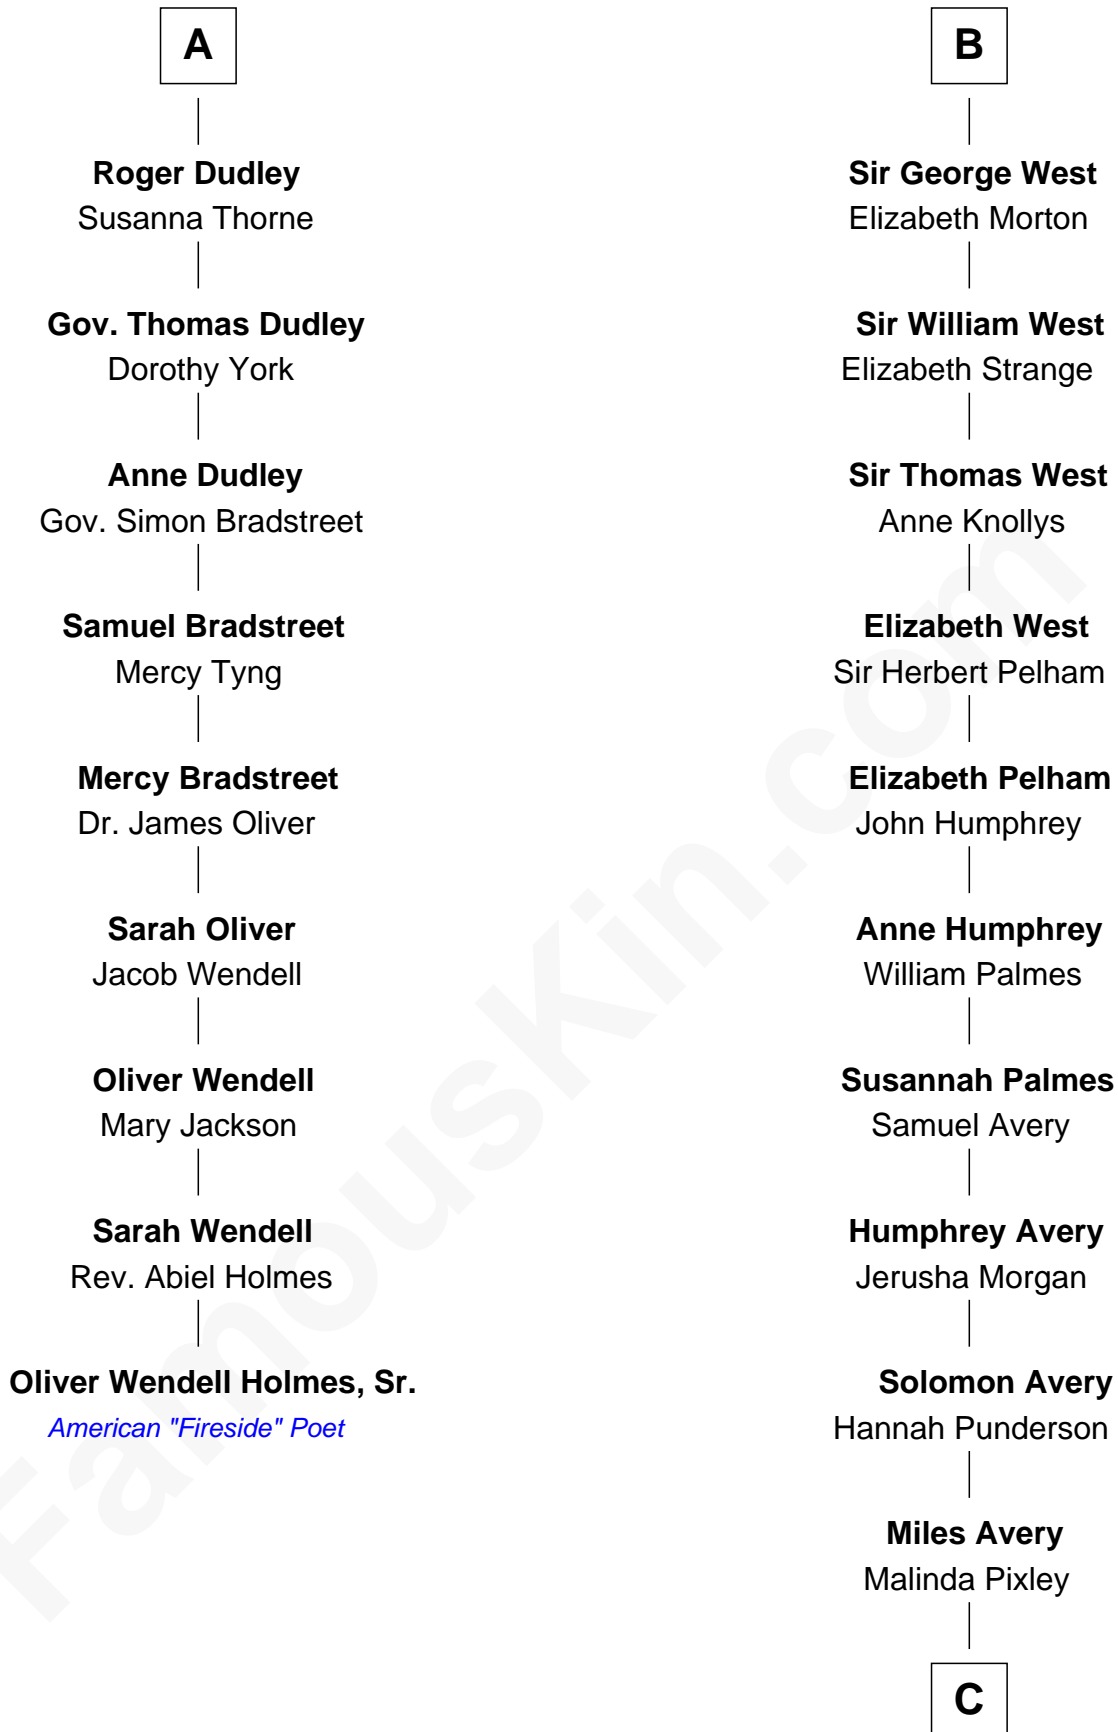

**FamousKin.com**  
**Relationship Chart of**  
**Oliver Wendell Holmes, Sr.**  
*American "Fireside" Poet*

15th cousin 6 times removed of

**Nelson Rockefeller**  
*41st U.S. Vice-President*

**C**

**Lucy Avery**

Godfrey Lewis Rockefeller

**William Avery Rockefeller**

Eliza Davison

**John Davison Rockefeller**

Laura Celestia Spelman

**John Davison Rockefeller**

Abby Greene Aldrich

**Nelson Rockefeller**

*41st U.S. Vice-President*