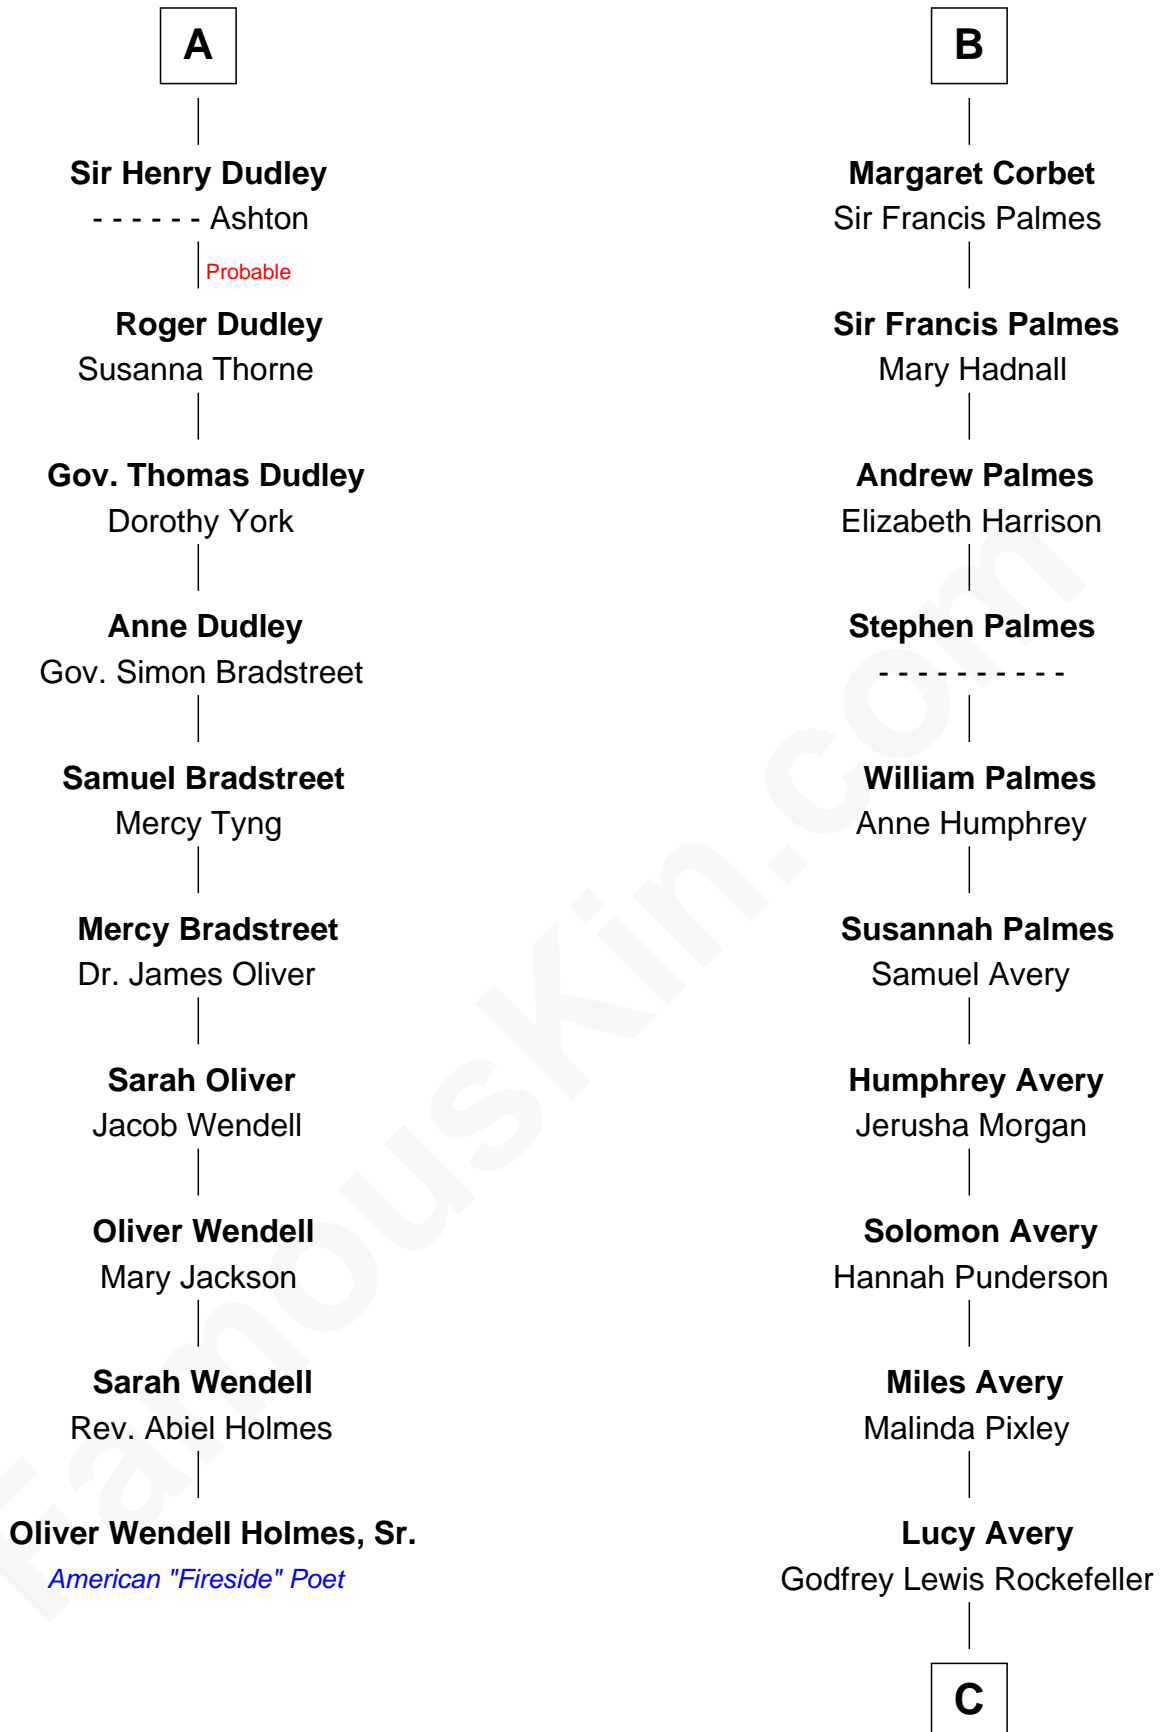

**FamousKin.com**  
**Relationship Chart of**  
**Oliver Wendell Holmes, Sr.**  
*American "Fireside" Poet*

16th cousin 4 times removed of

**Nelson Rockefeller**  
*41st U.S. Vice-President*

**C**

|  
**William Avery Rockefeller**

Eliza Davison

|  
**John Davison Rockefeller**

Laura Celestia Spelman

|  
**John Davison Rockefeller**

Abby Greene Aldrich

|  
**Nelson Rockefeller**

*41st U.S. Vice-President*

FamousKin.com