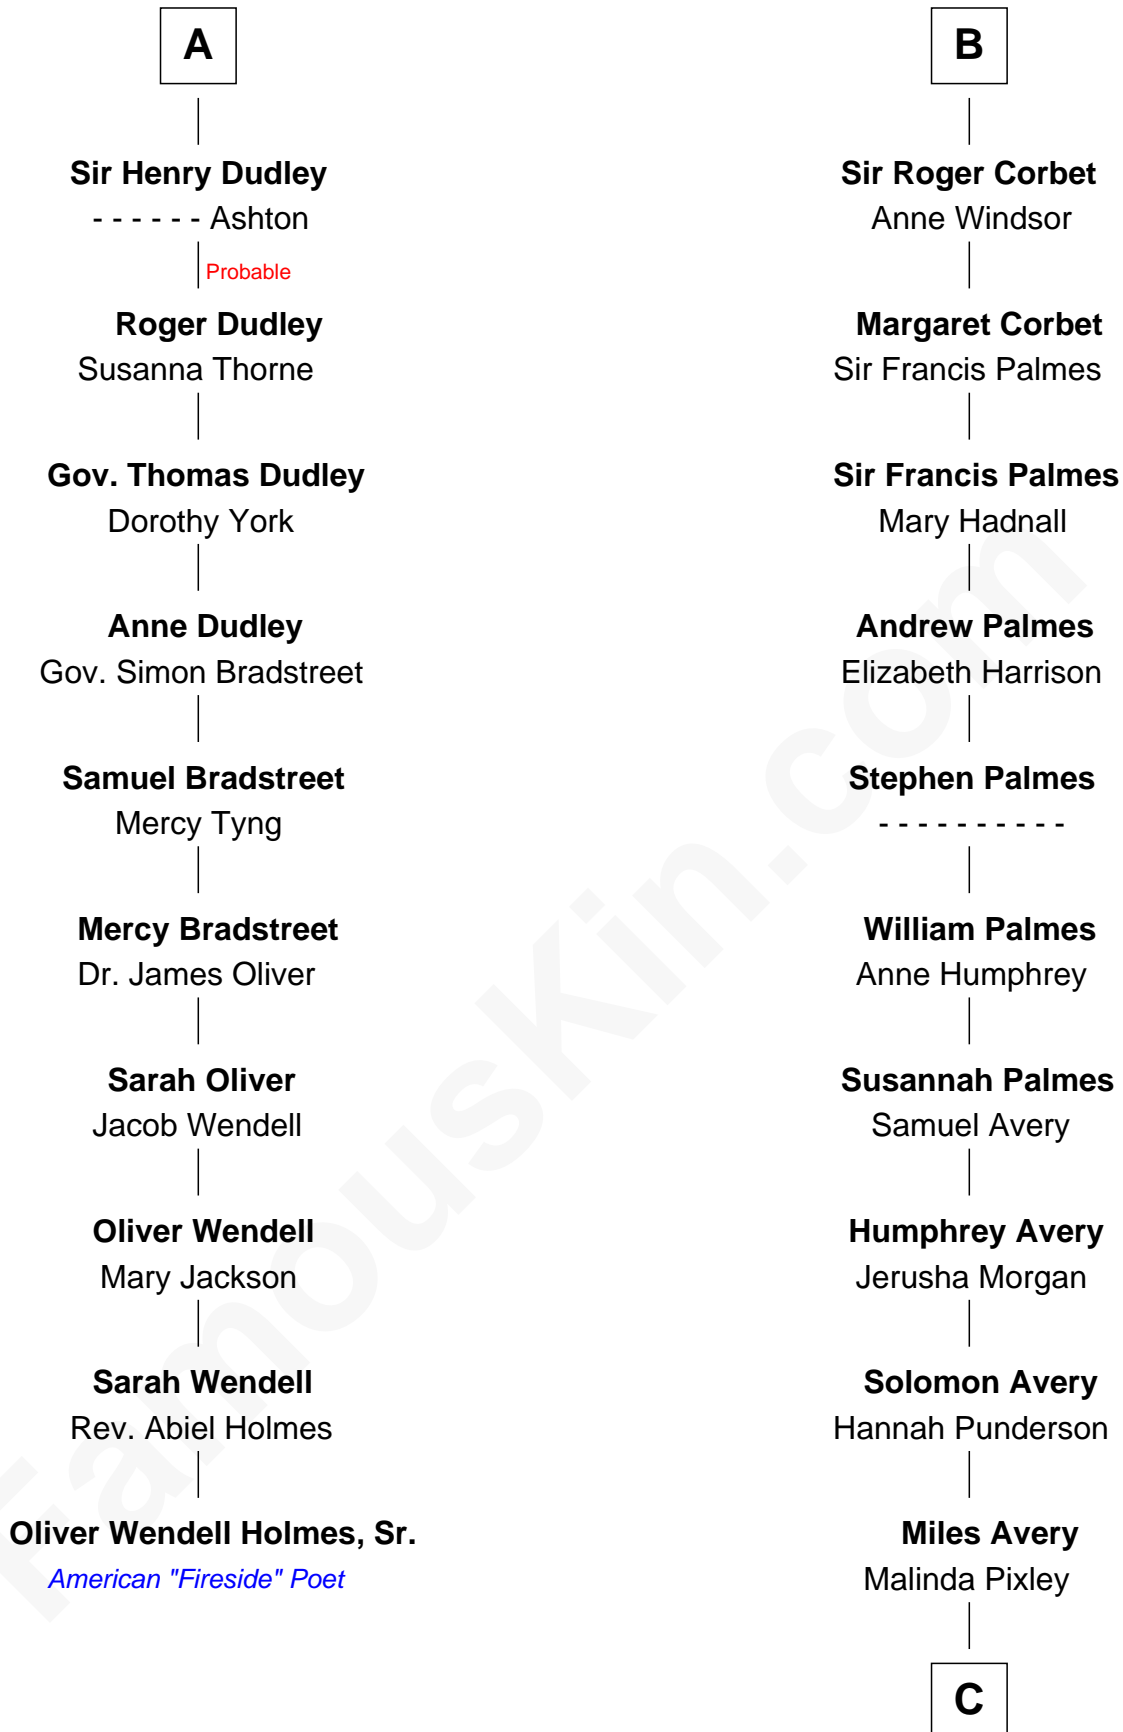

**FamousKin.com**  
**Relationship Chart of**  
**Oliver Wendell Holmes, Sr.**  
*American "Fireside" Poet*

16th cousin 5 times removed of

**Nelson Rockefeller**  
*41st U.S. Vice-President*

**C**

**Lucy Avery**

Godfrey Lewis Rockefeller

**William Avery Rockefeller**

Eliza Davison

**John Davison Rockefeller**

Laura Celestia Spelman

**John Davison Rockefeller**

Abby Greene Aldrich

**Nelson Rockefeller**

*41st U.S. Vice-President*