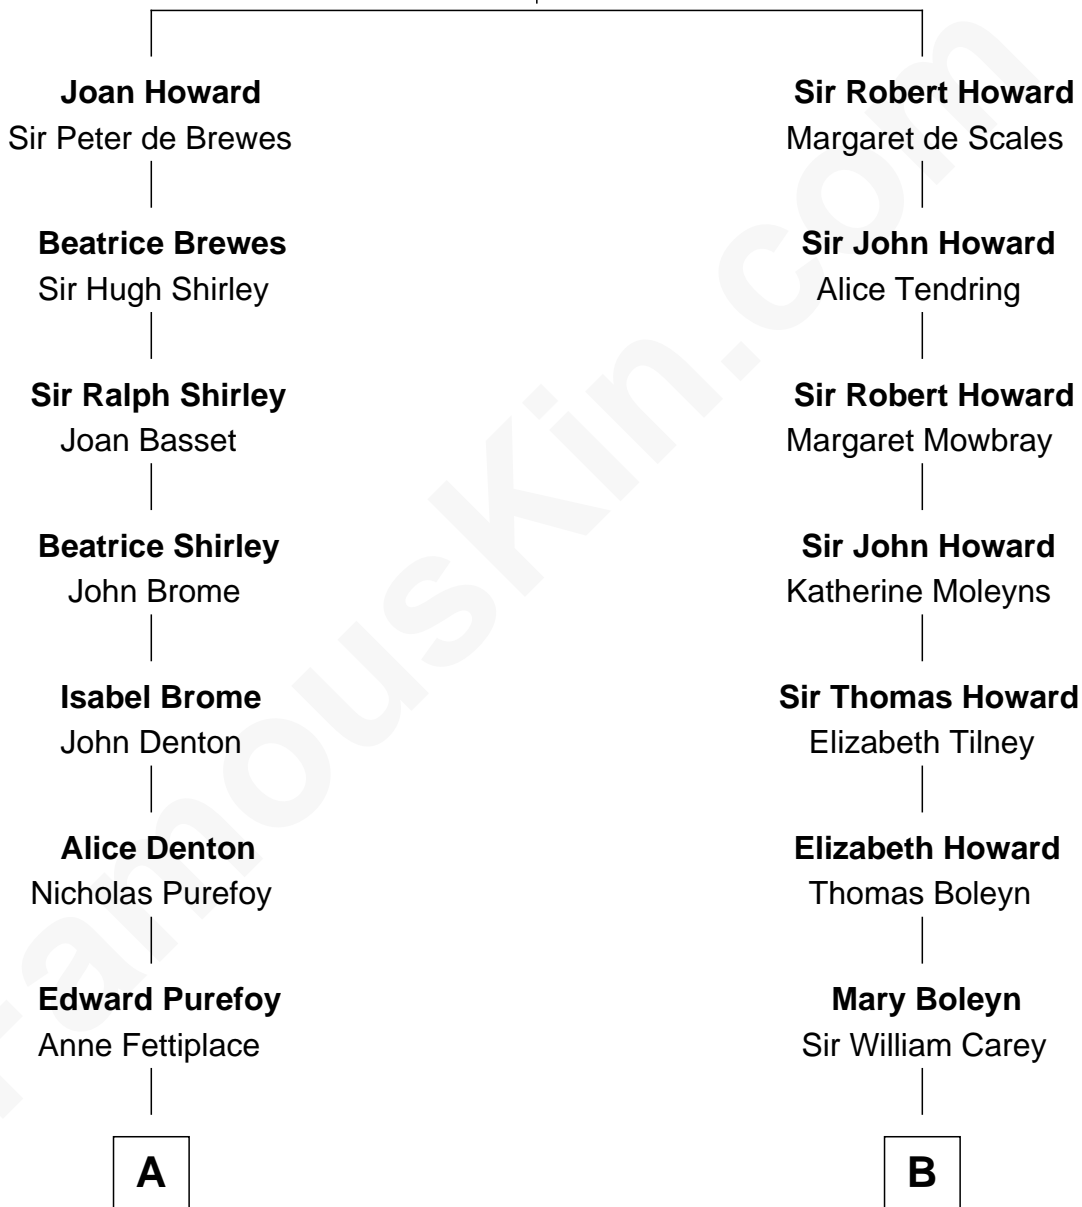

**FamousKin.com**  
**Relationship Chart of**  
**Oliver Wendell Holmes, Sr.**  
*American "Fireside" Poet*

16th cousin 4 times removed of

**Nelson Rockefeller**  
*41st U.S. Vice-President*

**Sir John Howard**  
 Alice de Bois

C

**William Avery Rockefeller**

Eliza Davison

**John Davison Rockefeller**

Laura Celestia Spelman

**John Davison Rockefeller**

Abby Greene Aldrich

**Nelson Rockefeller**

*41st U.S. Vice-President*

FamousKin.com