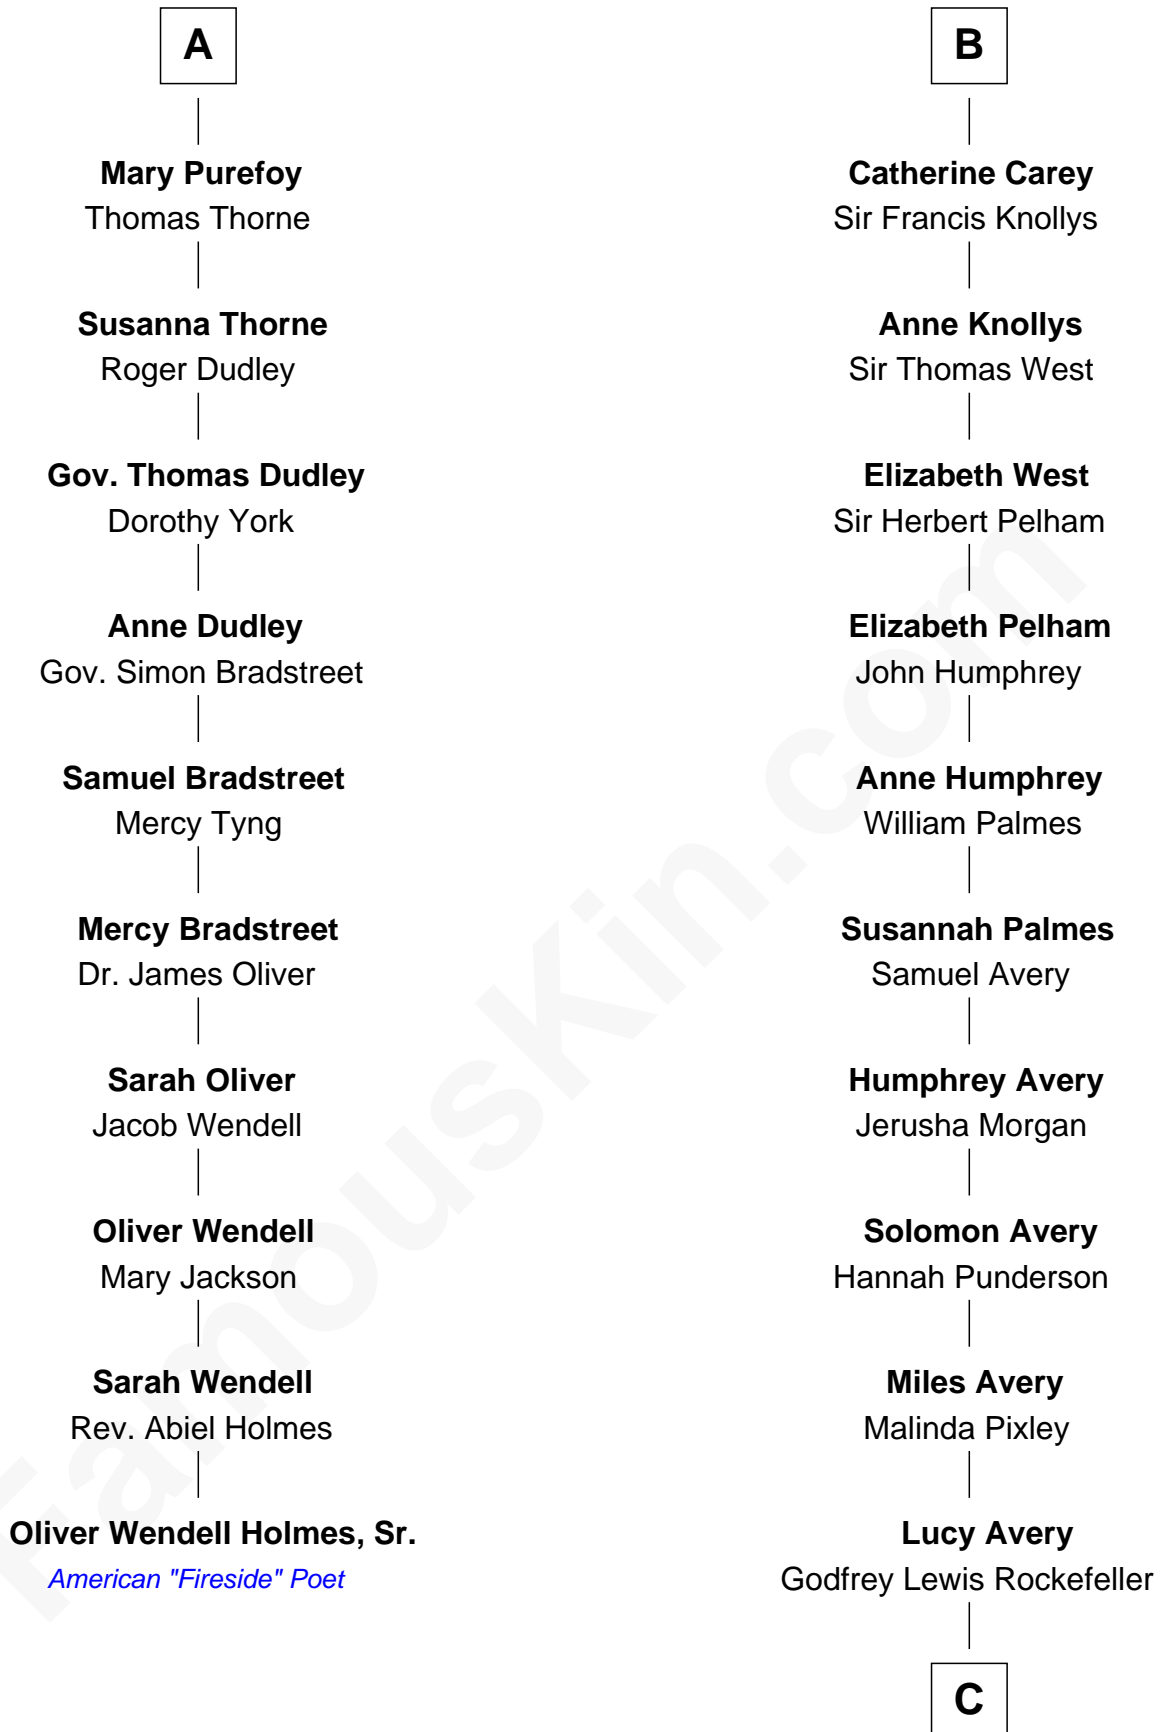

**FamousKin.com**  
**Relationship Chart of**  
**Oliver Wendell Holmes, Sr.**  
*American "Fireside" Poet*

16th cousin 4 times removed of

**Nelson Rockefeller**  
*41st U.S. Vice-President*

**Sir John Howard**  
 Alice de Bois

C

**William Avery Rockefeller**

Eliza Davison

**John Davison Rockefeller**

Laura Celestia Spelman

**John Davison Rockefeller**

Abby Greene Aldrich

**Nelson Rockefeller**

*41st U.S. Vice-President*

FamousKin.com