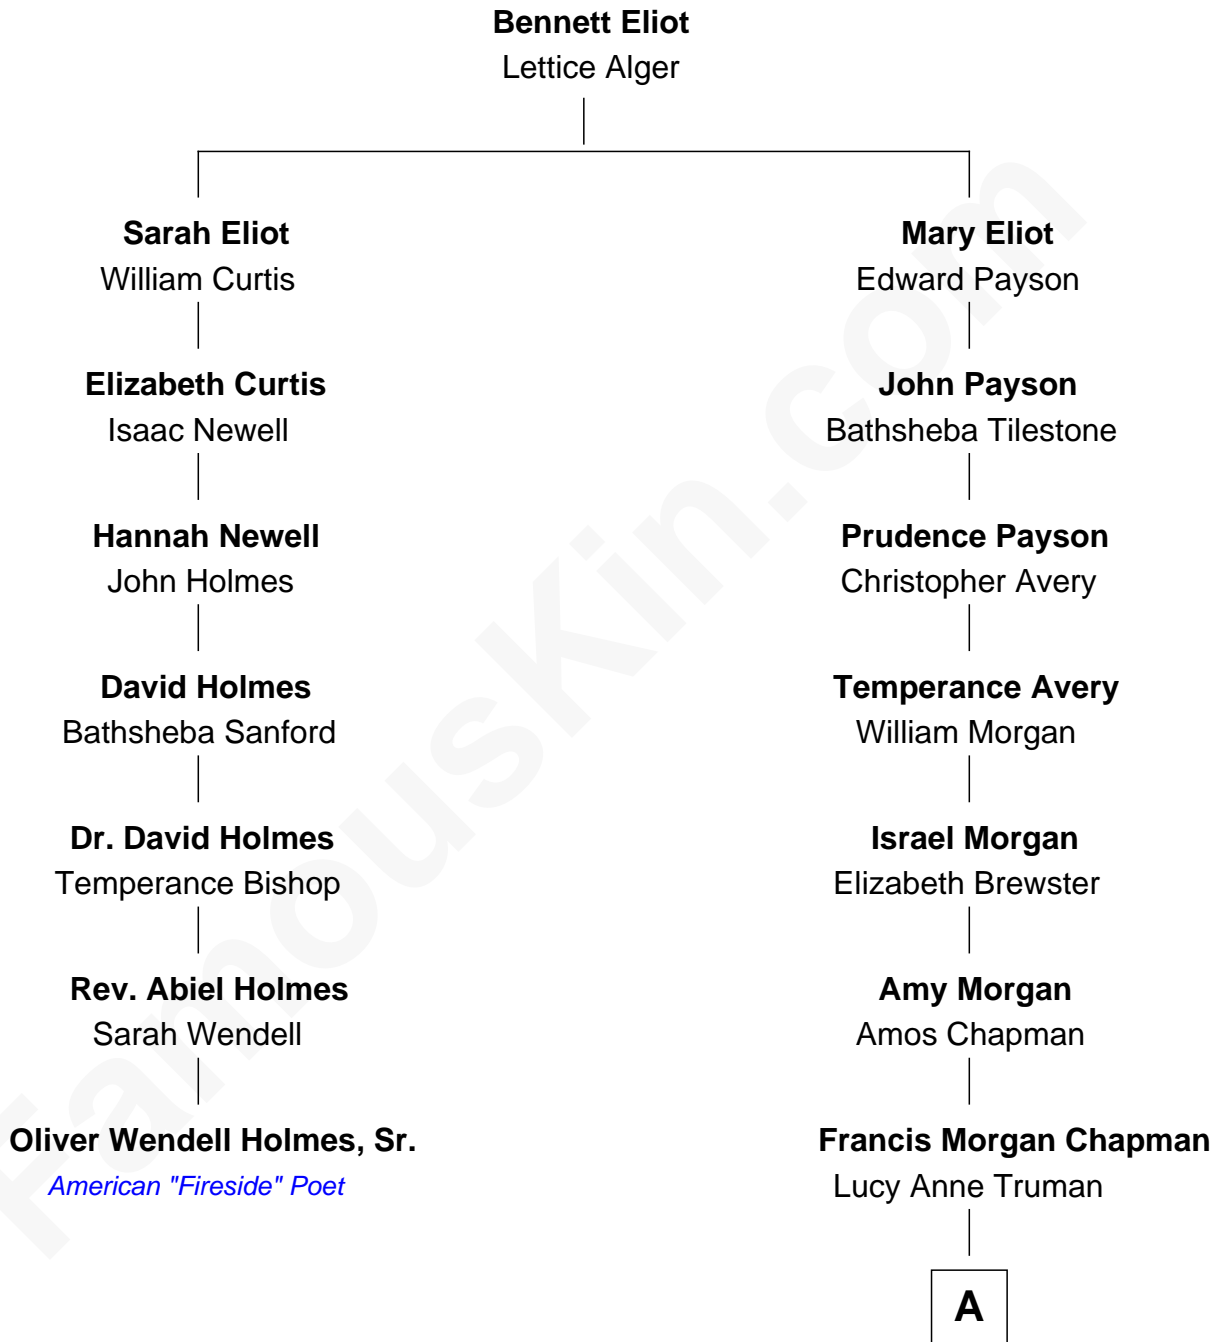

FamousKin.com

Relationship Chart of Oliver Wendell Holmes, Sr.

American "Fireside" Poet

6th cousin 3 times removed of

Nelson Rockefeller

41st U.S. Vice-President

A

Abby Pearce Truman Chapman

Nelson Wilmarth Aldrich

Abby Greene Aldrich

John Davison Rockefeller

Nelson Rockefeller

41st U.S. Vice-President

FamousKin.com