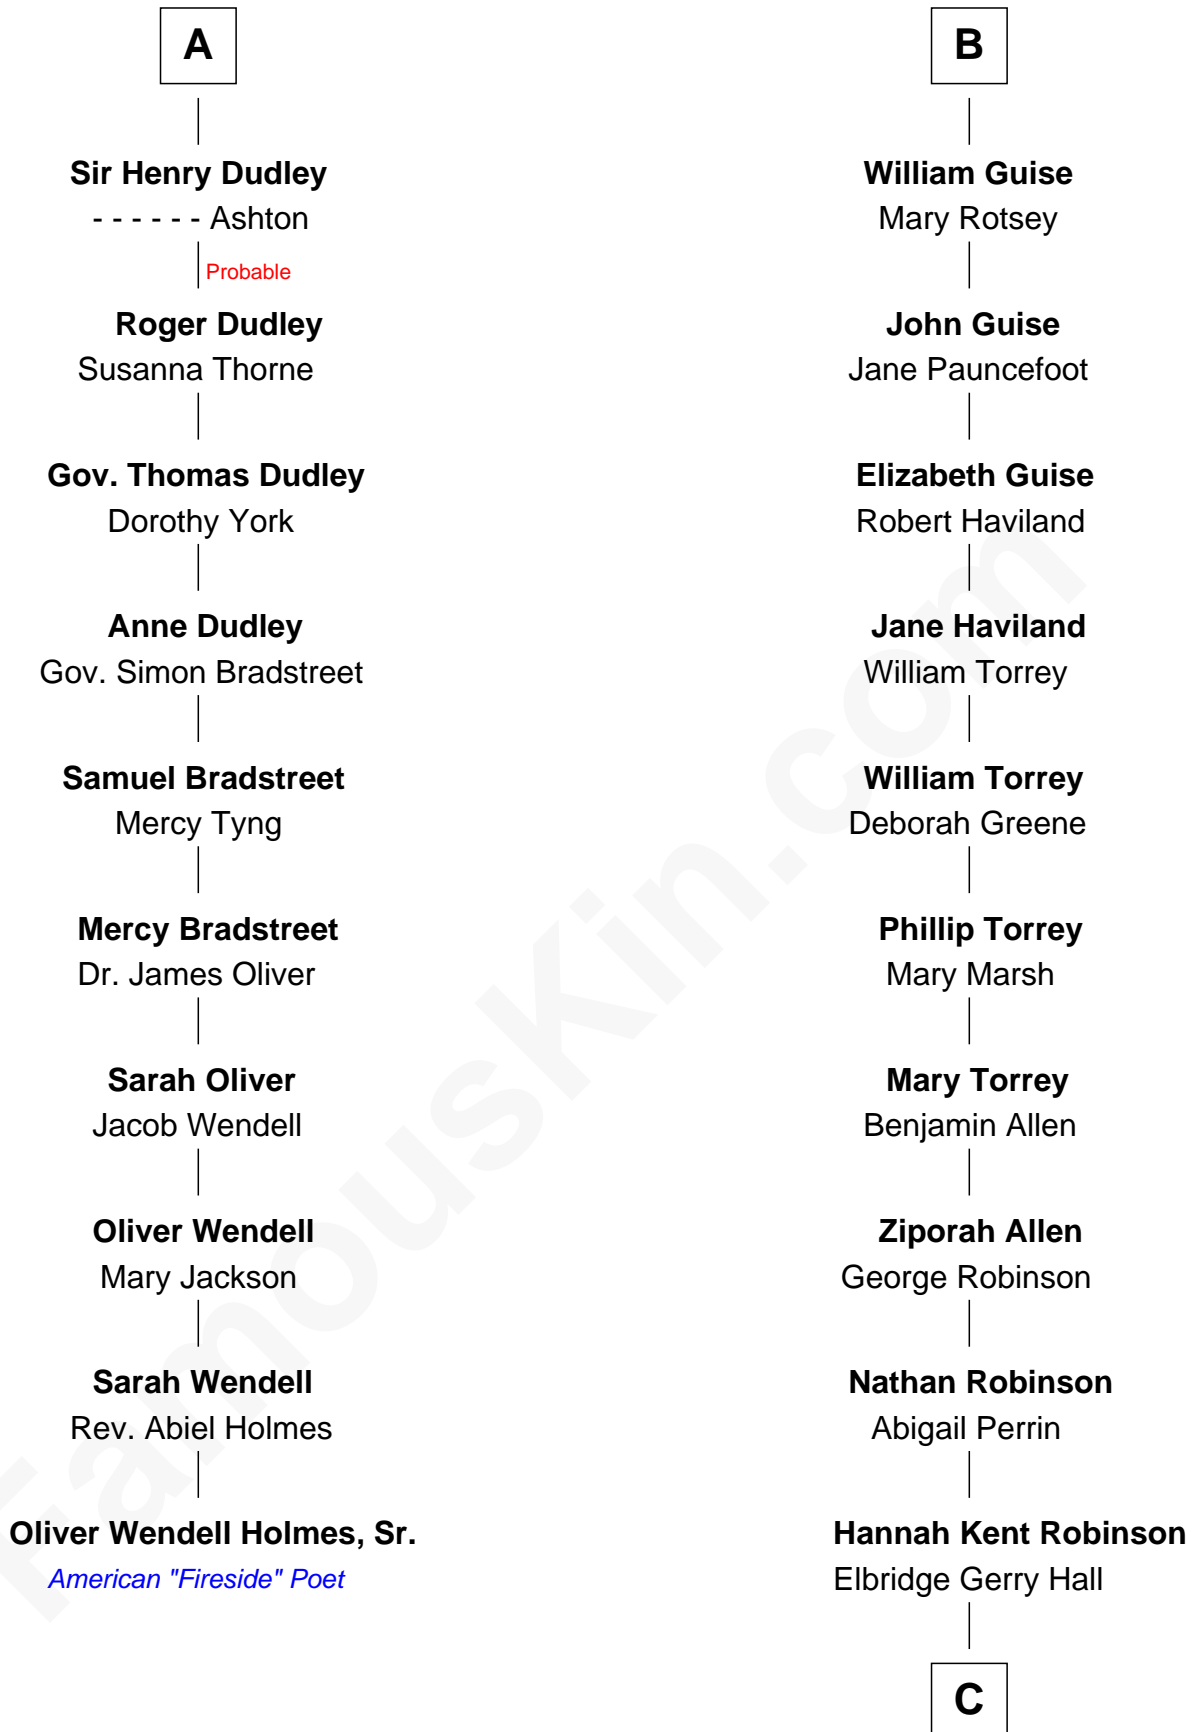

FamousKin.com
Relationship Chart of
Oliver Wendell Holmes, Sr.
American "Fireside" Poet

16th cousin 4 times removed of

Raquel Welch
Movie Actress

C

Justin Smith Hall
Sarah Mehitable Stanford

Emery Stanford Hall
Clara Louise Adams

Josephine Sarah Hall
Armando Carlos Tejada

Raquel Welch
aka Raquel Welch