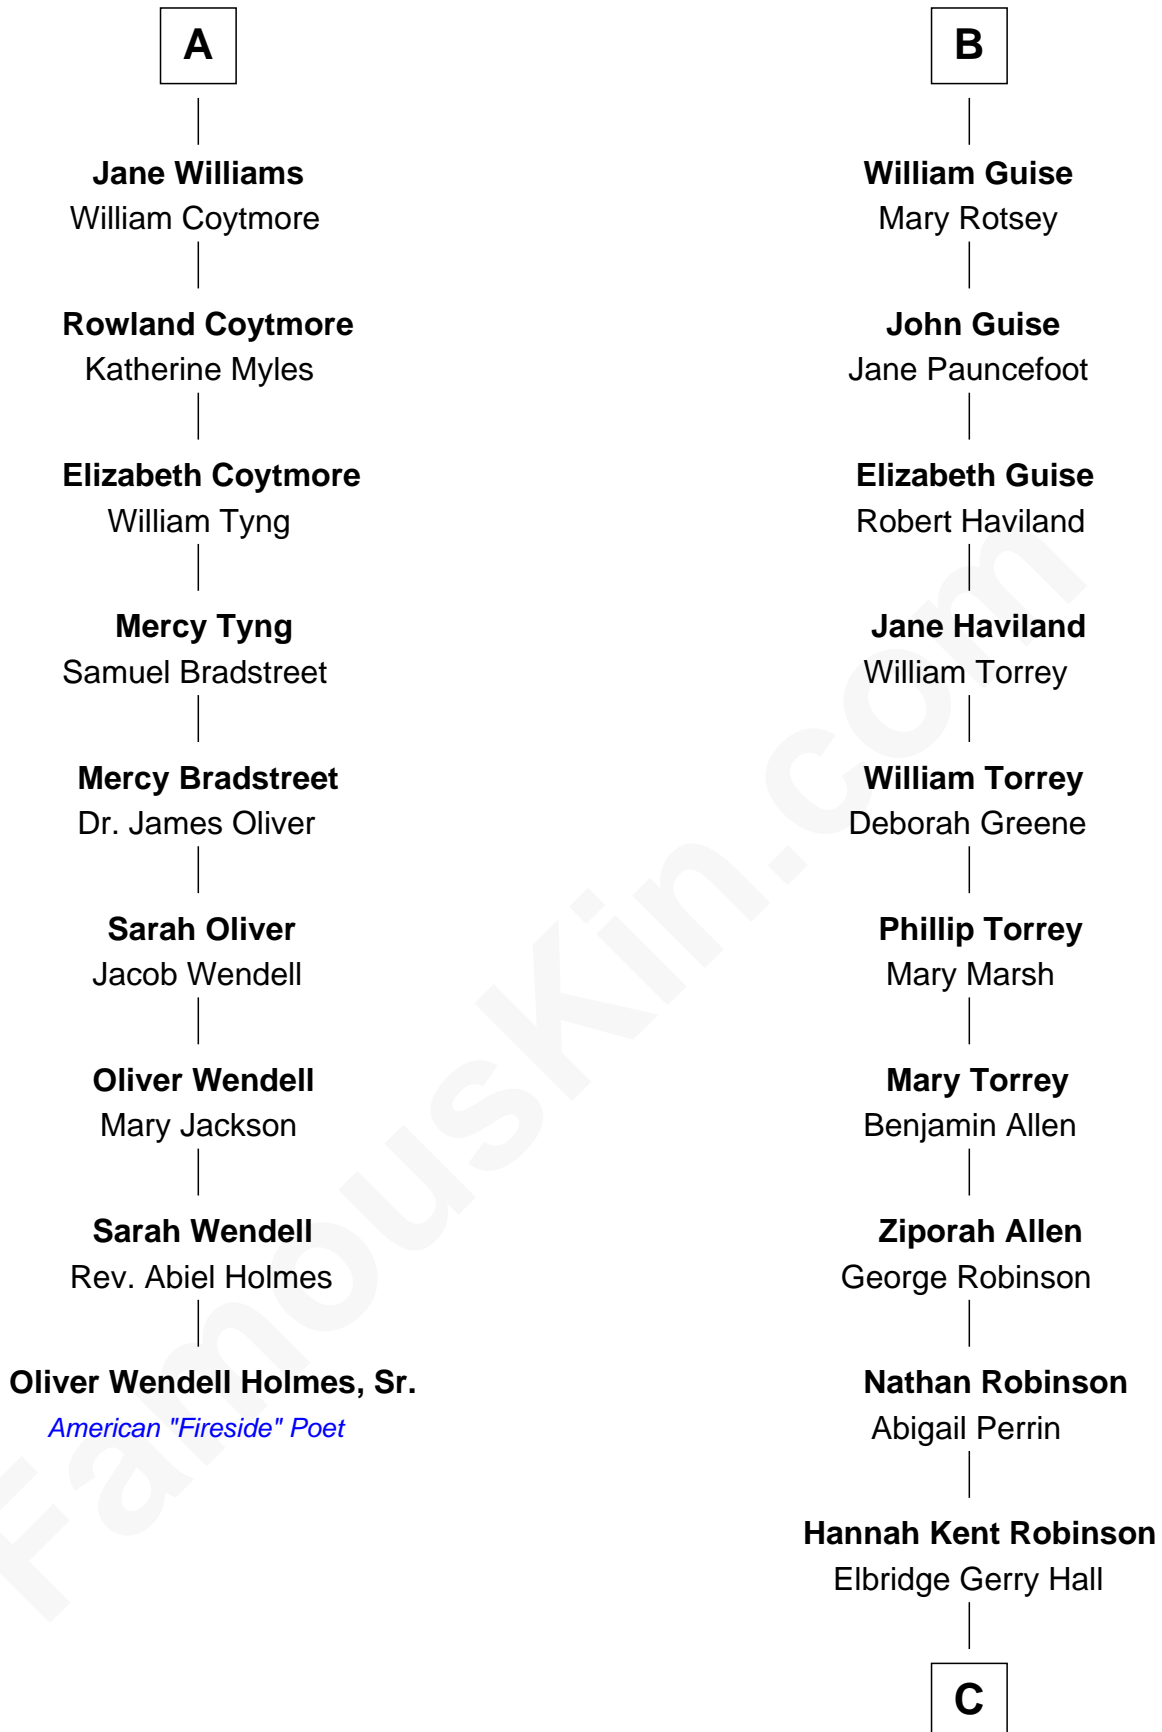

FamousKin.com
Relationship Chart of
Oliver Wendell Holmes, Sr.
American "Fireside" Poet

15th cousin 5 times removed of

Raquel Welch
Movie Actress

C

Justin Smith Hall
Sarah Mehitable Stanford

Emery Stanford Hall
Clara Louise Adams

Josephine Sarah Hall
Armando Carlos Tejada

Raquel Welch
aka Raquel Welch

FamousKin.com