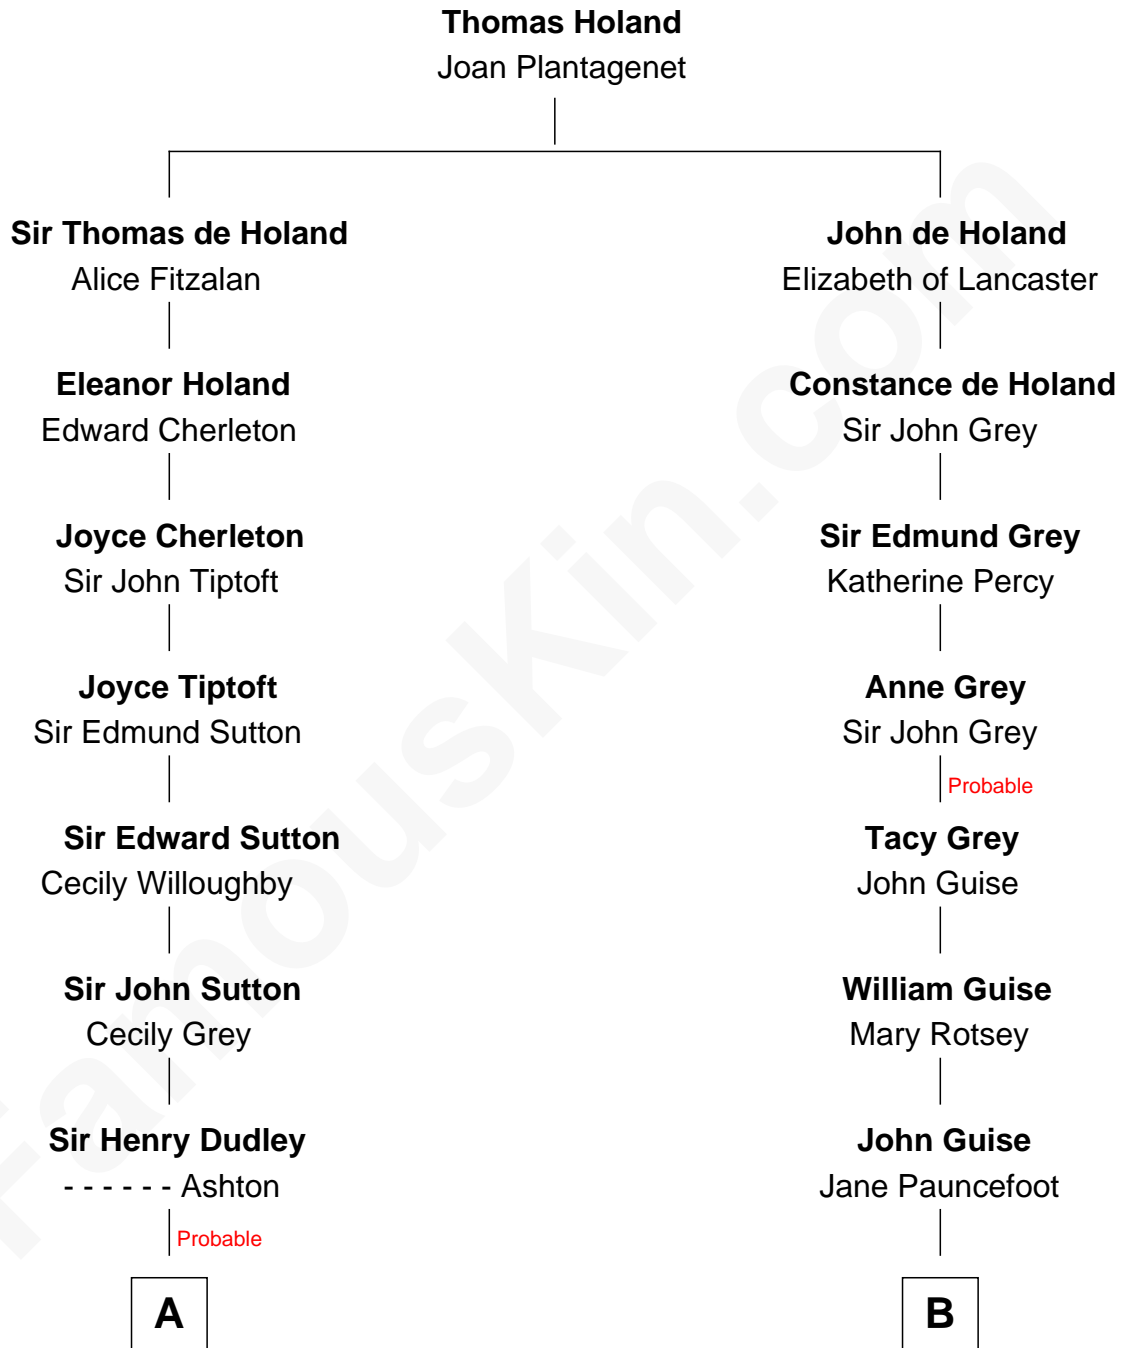

FamousKin.com
Relationship Chart of
Oliver Wendell Holmes, Sr.
American "Fireside" Poet

15th cousin 3 times removed of

Raquel Welch
Movie Actress

C

Josephine Sarah Hall
Armando Carlos Tejada

Raquel Welch
aka Raquel Welch

FamousKin.com