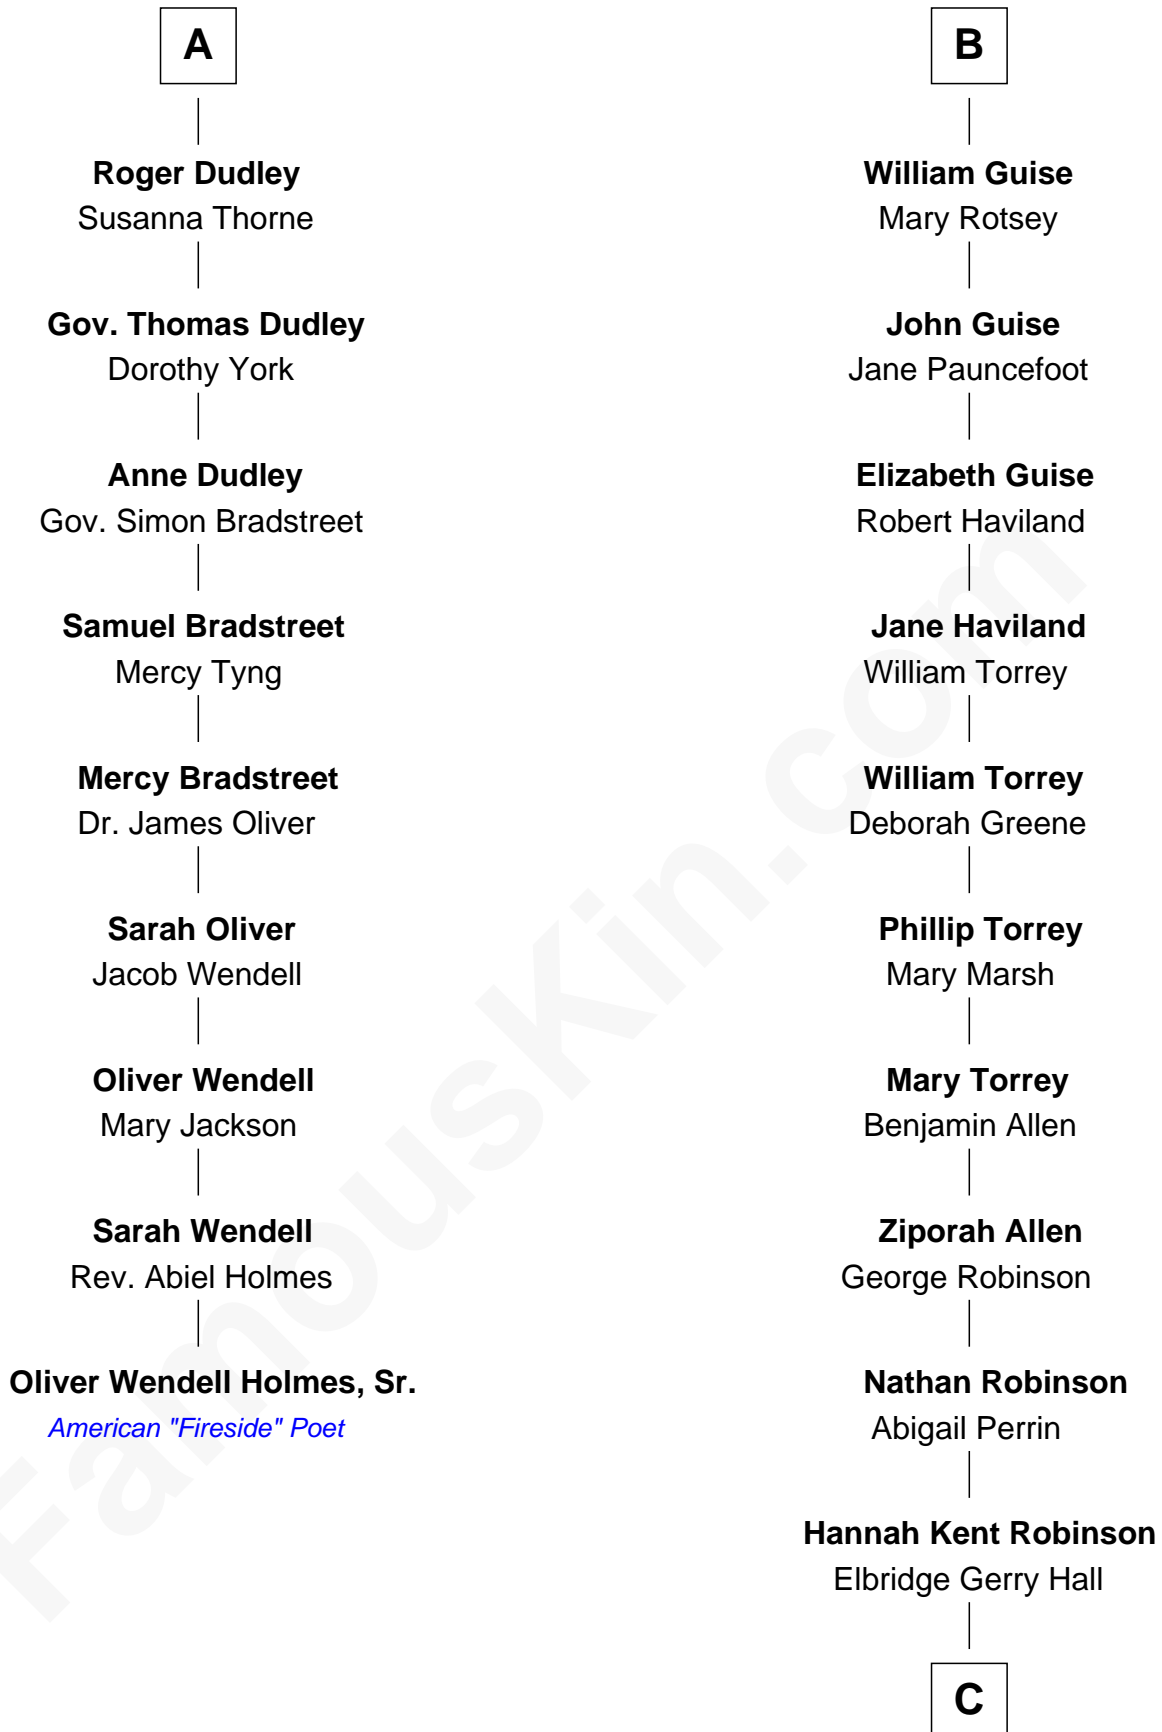

**FamousKin.com**  
**Relationship Chart of**  
**Oliver Wendell Holmes, Sr.**  
*American "Fireside" Poet*

15th cousin 5 times removed of

**Raquel Welch**  
*Movie Actress*

**Sir Maurice de Berkeley**  
 Eve la Zouche

**C**

**Justin Smith Hall**  
Sarah Mehitable Stanford

**Emery Stanford Hall**  
Clara Louise Adams

**Josephine Sarah Hall**  
Armando Carlos Tejada

**Raquel Welch**  
*aka Raquel Welch*