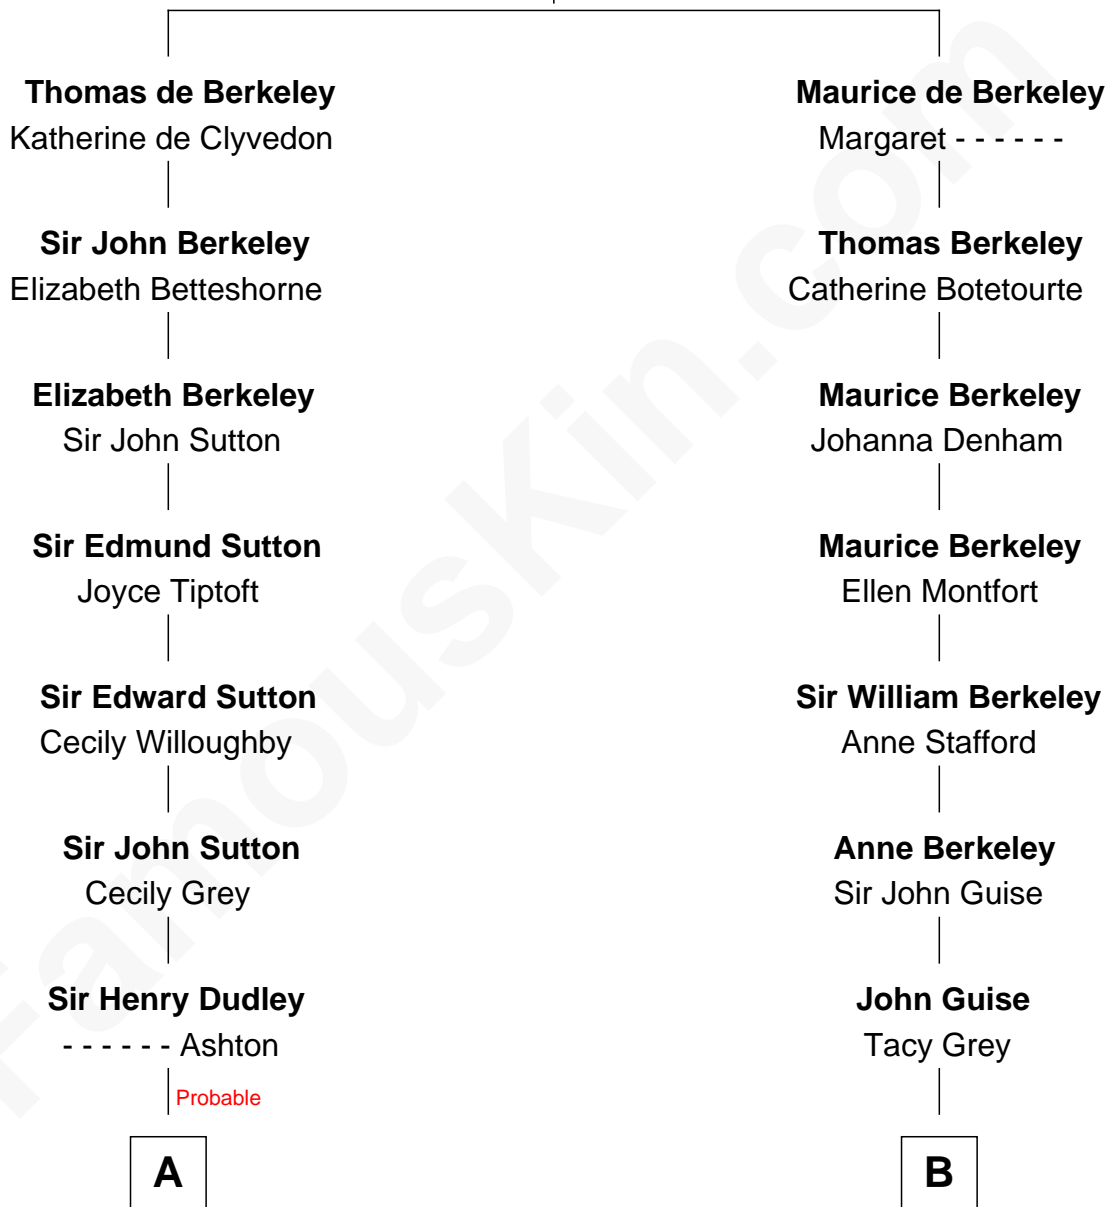

**FamousKin.com**  
**Relationship Chart of**  
**Oliver Wendell Holmes, Sr.**  
*American "Fireside" Poet*

15th cousin 5 times removed of

**Raquel Welch**  
*Movie Actress*

**Sir Maurice de Berkeley**  
 Eve la Zouche

**C**

**Justin Smith Hall**  
Sarah Mehitable Stanford

**Emery Stanford Hall**  
Clara Louise Adams

**Josephine Sarah Hall**  
Armando Carlos Tejada

**Raquel Welch**  
*aka Raquel Welch*