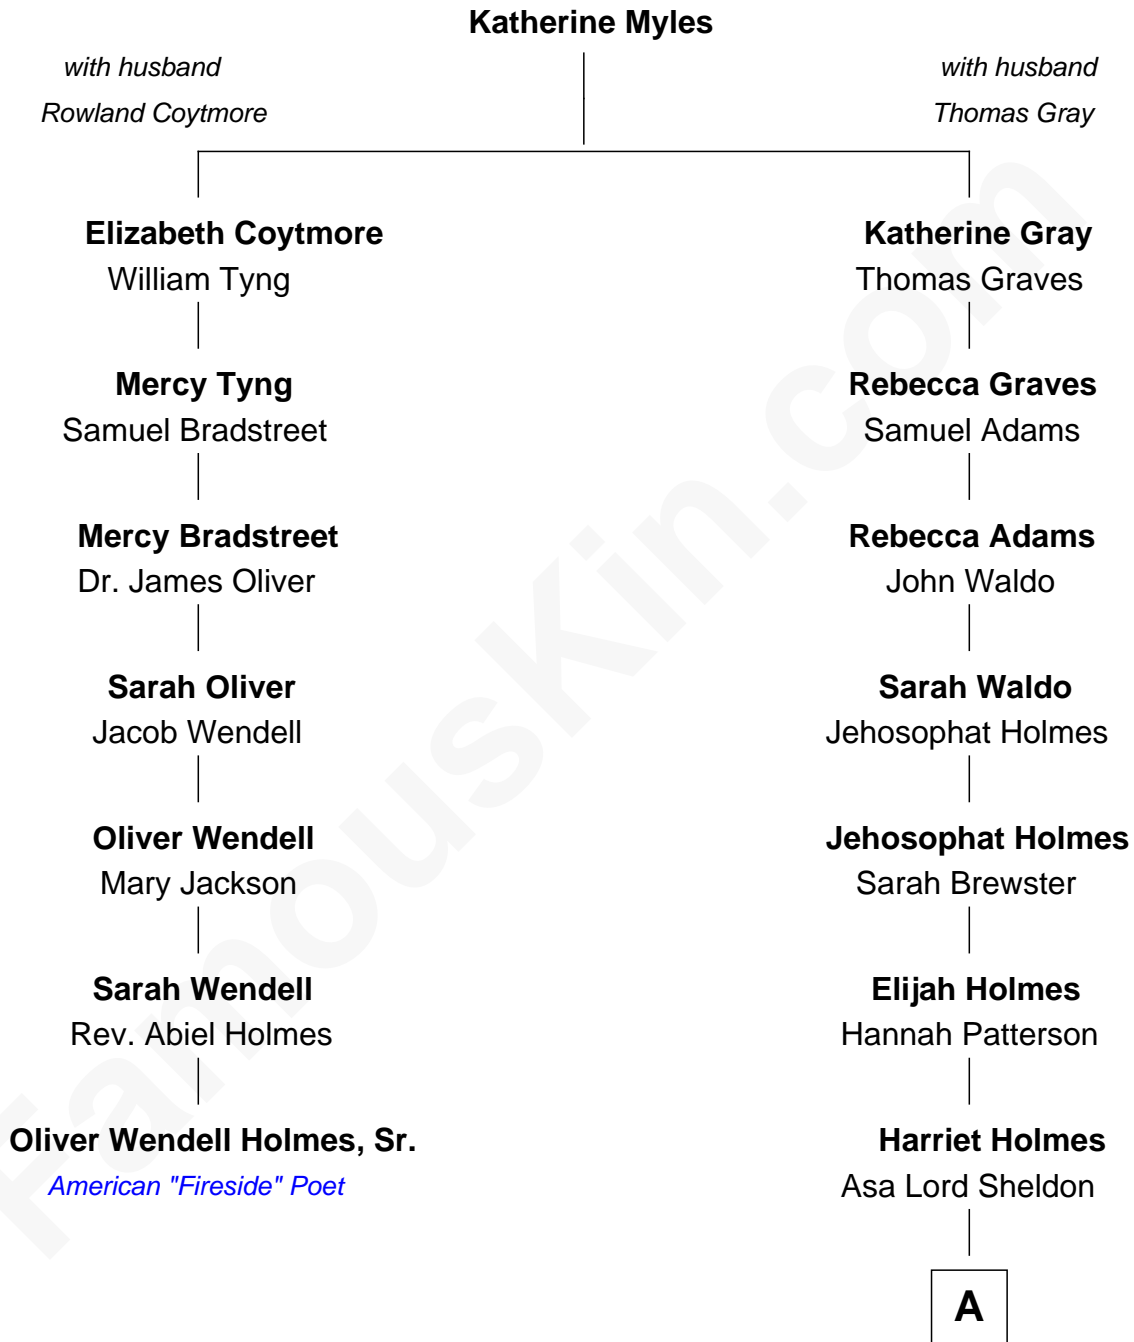

FamousKin.com
Relationship Chart of
Oliver Wendell Holmes, Sr.
American "Fireside" Poet

6th cousin 4 times removed of
Mamie (Doud) Eisenhower
First Lady of President Dwight Eisenhower

A

James Henry Sheldon

Susan Hill

Mary Cornelia Sheldon

Royal Houghton Doud

John Sheldon Doud

Elivera Mathilda Carlson

Mamie (Doud) Eisenhower

First Lady of Dwight Eisenhower